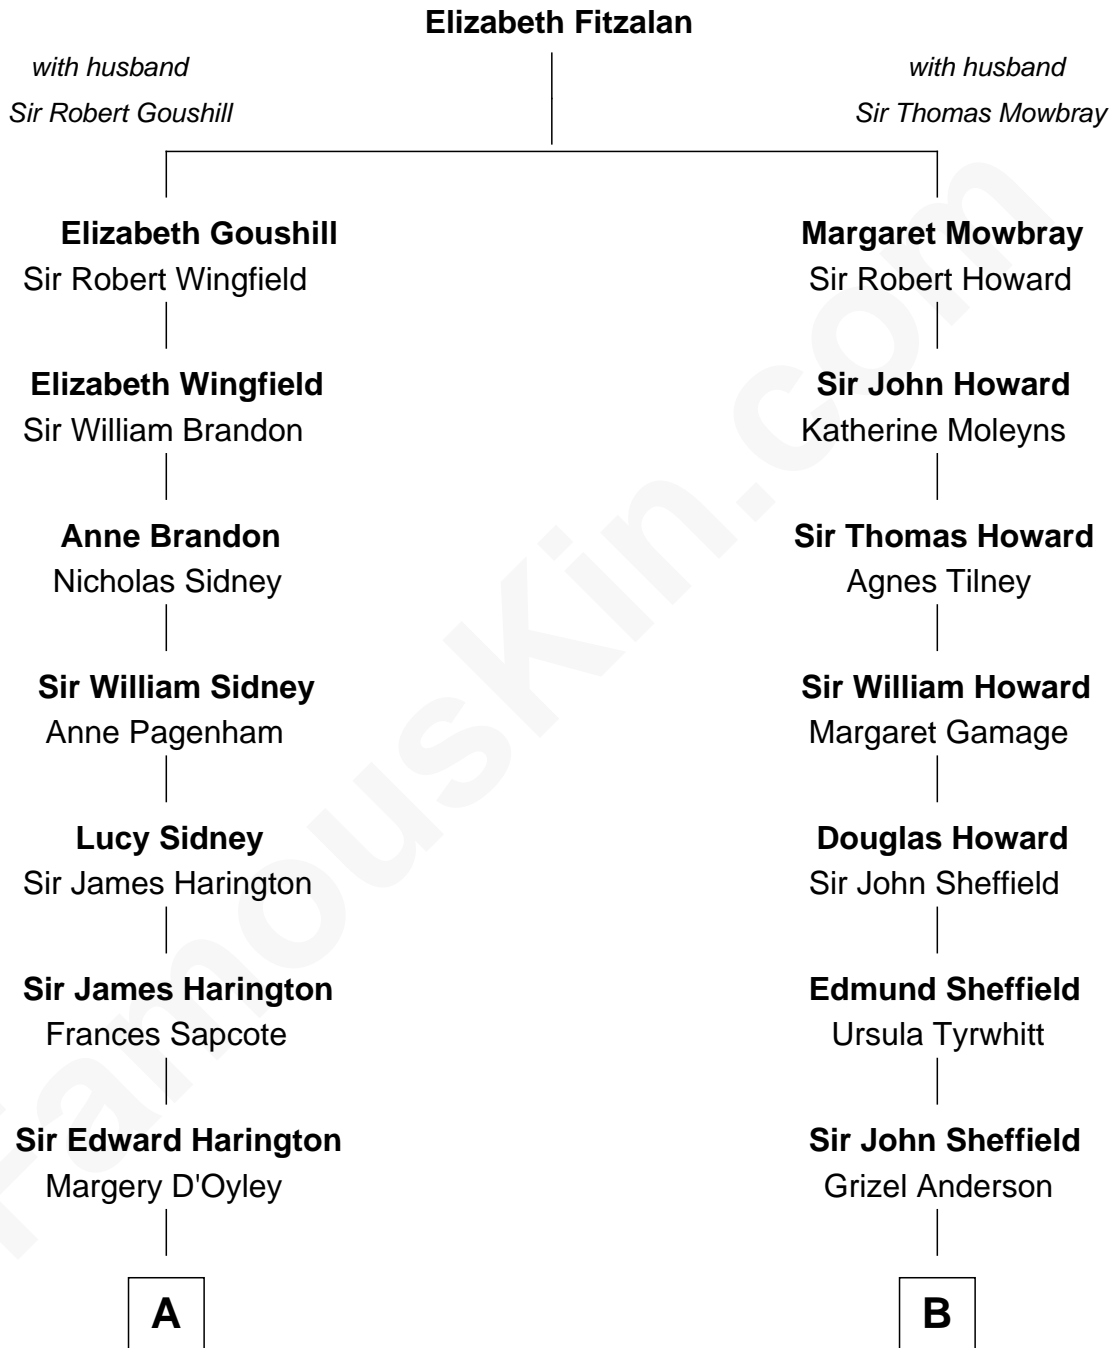

FamousKin.com

Relationship Chart of

Kit Harington

TV Actor - "Game of Thrones"

17th cousin 1 time removed of

Cara Delevingne

Fashion Model and Movie Actress