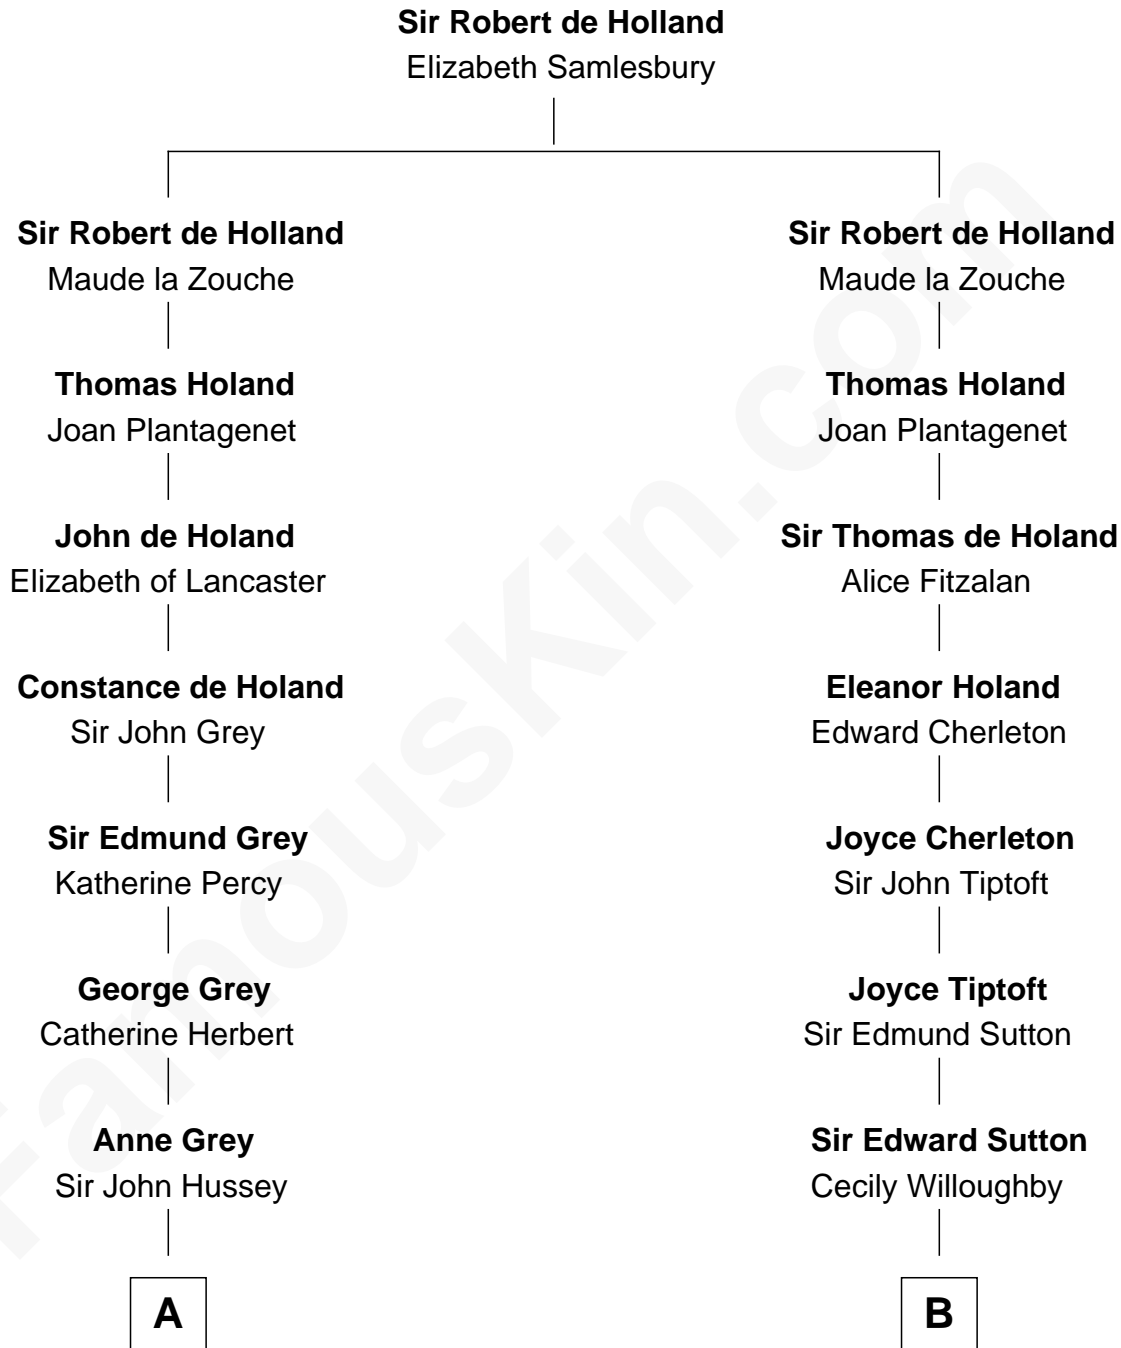

FamousKin.com

Relationship Chart of

Kit Harington

TV Actor - "Game of Thrones"

19th cousin 2 times removed of

Dr. H. H. Holmes

Serial Killer aka "Devil in the White City"