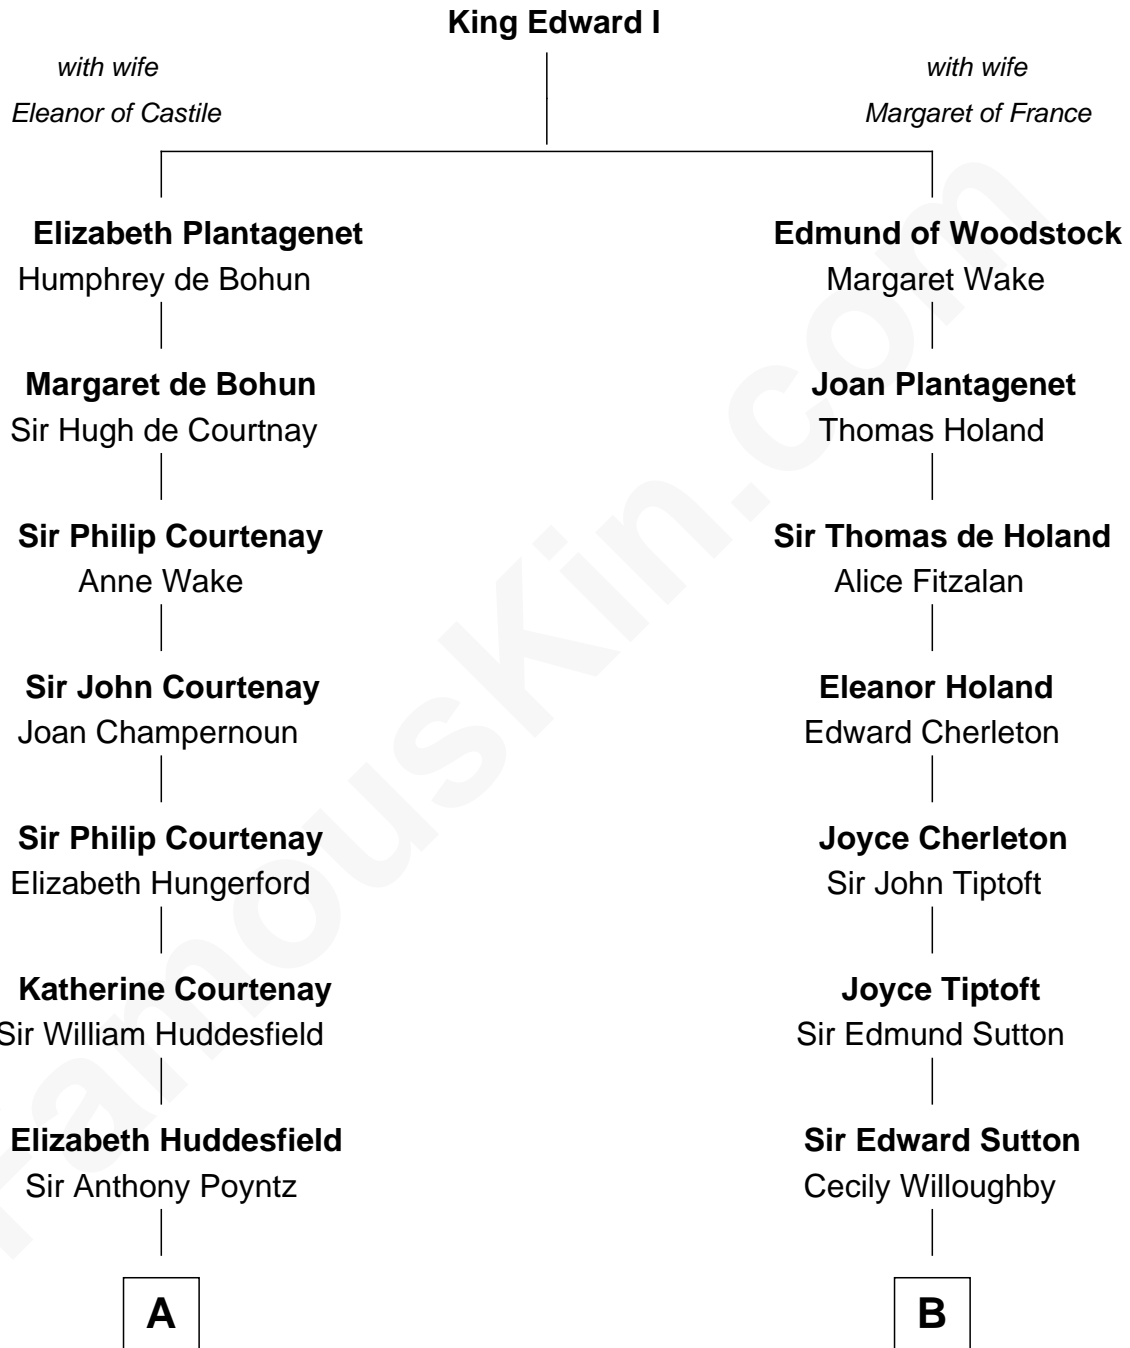

## Relationship Chart of

### Kit Harington

TV Actor - "Game of Thrones"

19th cousin 2 times removed of

### Dr. H. H. Holmes

Serial Killer aka "Devil in the White City"

**C**

**Edward Henry Legge**  
Cordelia Twysden Molesworth

**Lois Marjorie Legge**  
Ernest Wriothesley Denny

**Lavender Cecilia Denny**  
John Charles Dundas Harington