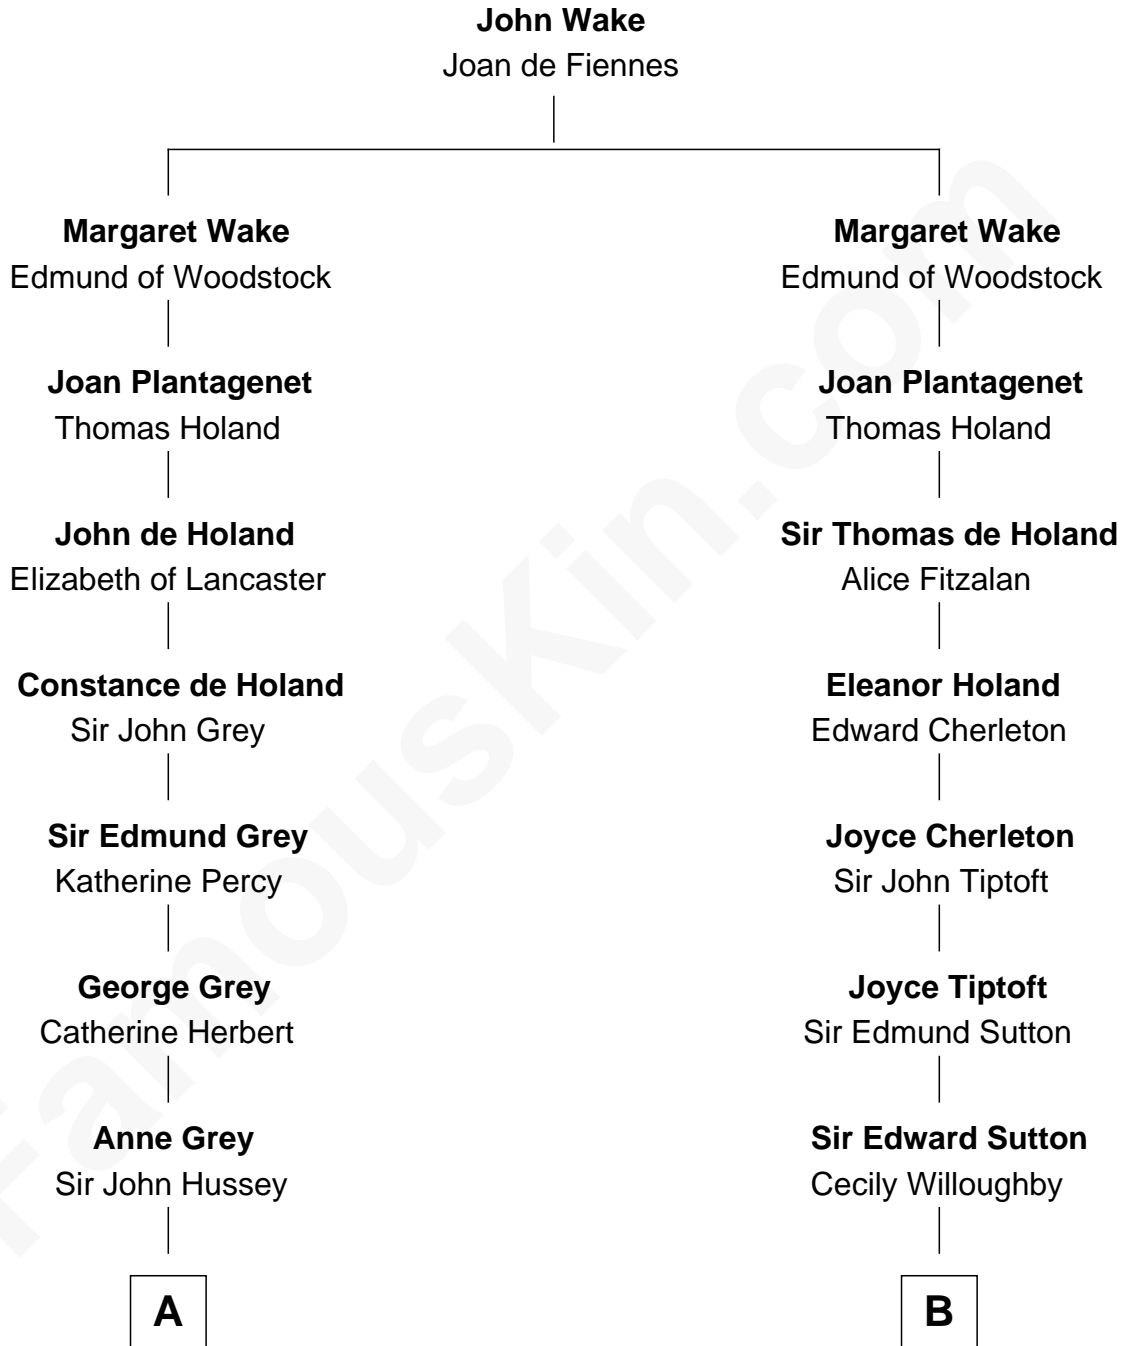

Dr. H. H. Holmes

Serial Killer aka "Devil in the White City"