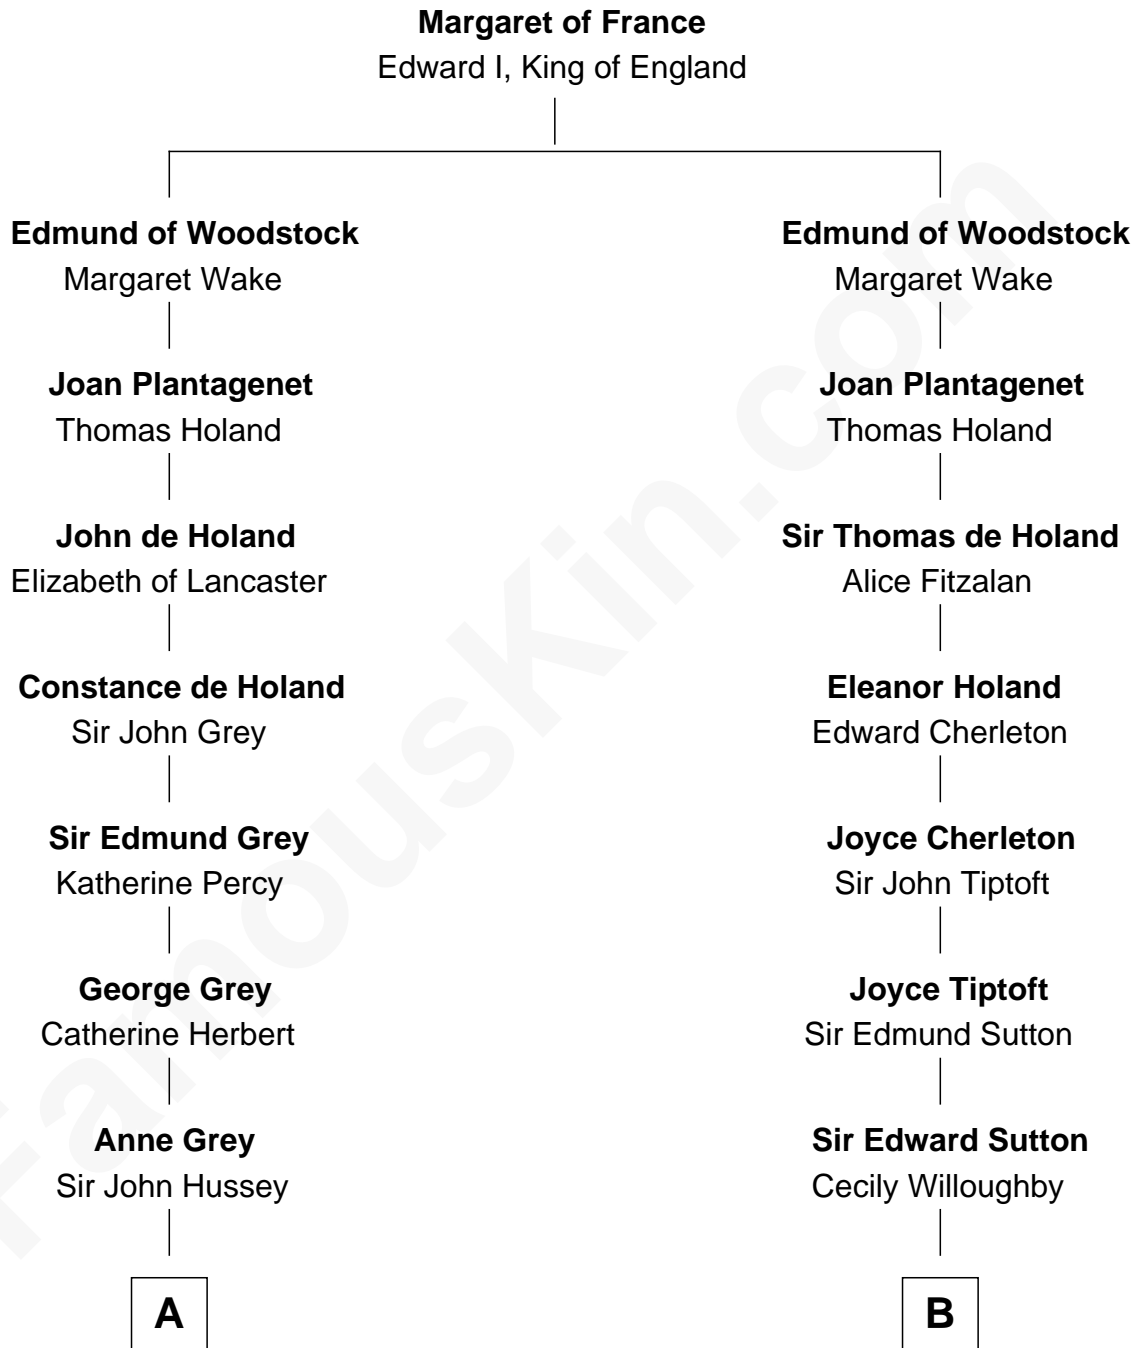

FamousKin.com

Relationship Chart of

Kit Harington

TV Actor - "Game of Thrones"

19th cousin 2 times removed of

Dr. H. H. Holmes

Serial Killer aka "Devil in the White City"

C

Edward Henry Legge
Cordelia Twysden Molesworth

Lois Marjorie Legge
Ernest Wriothesley Denny

Lavender Cecilia Denny
John Charles Dundas Harington

Sir David Richard Harington
Deborah Jane Catesby

Kit Harington
TV Actor - "Game of Thrones"

D

Scribner Mudgett
Nancy Prescott

Levi Horton Mudgett
Theodate Page Price

Dr. H. H. Holmes
Serial Killer Dr. H. H. Holmes