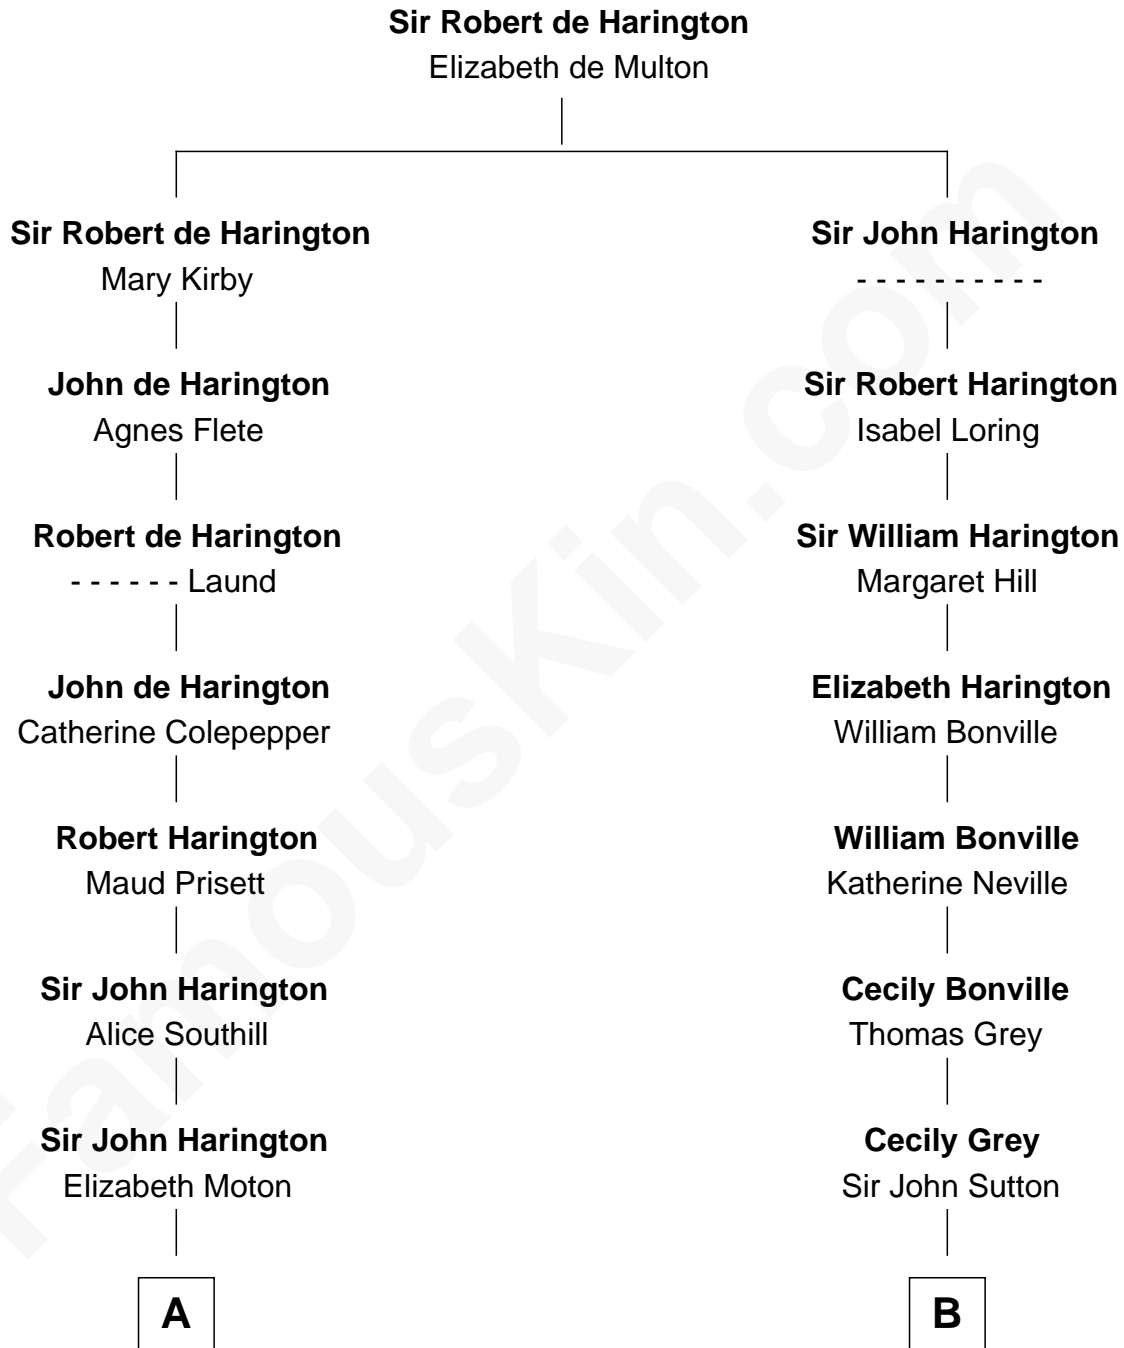

FamousKin.com

Relationship Chart of

Kit Harington

TV Actor - "Game of Thrones"

18th cousin 3 times removed of

Dr. H. H. Holmes

Serial Killer aka "Devil in the White City"

C

Sir Richard Harington
Francis Agnata Biscoe

Sir Richard Harington
Selina Louisa Grace Dundas

John Charles Dundas Harington
Lavender Cecilia Denny

Sir David Richard Harington
Deborah Jane Catesby

Kit Harington
TV Actor - "Game of Thrones"

D

Levi Horton Mudgett
Theodate Page Price

Dr. H. H. Holmes
Serial Killer Dr. H. H. Holmes