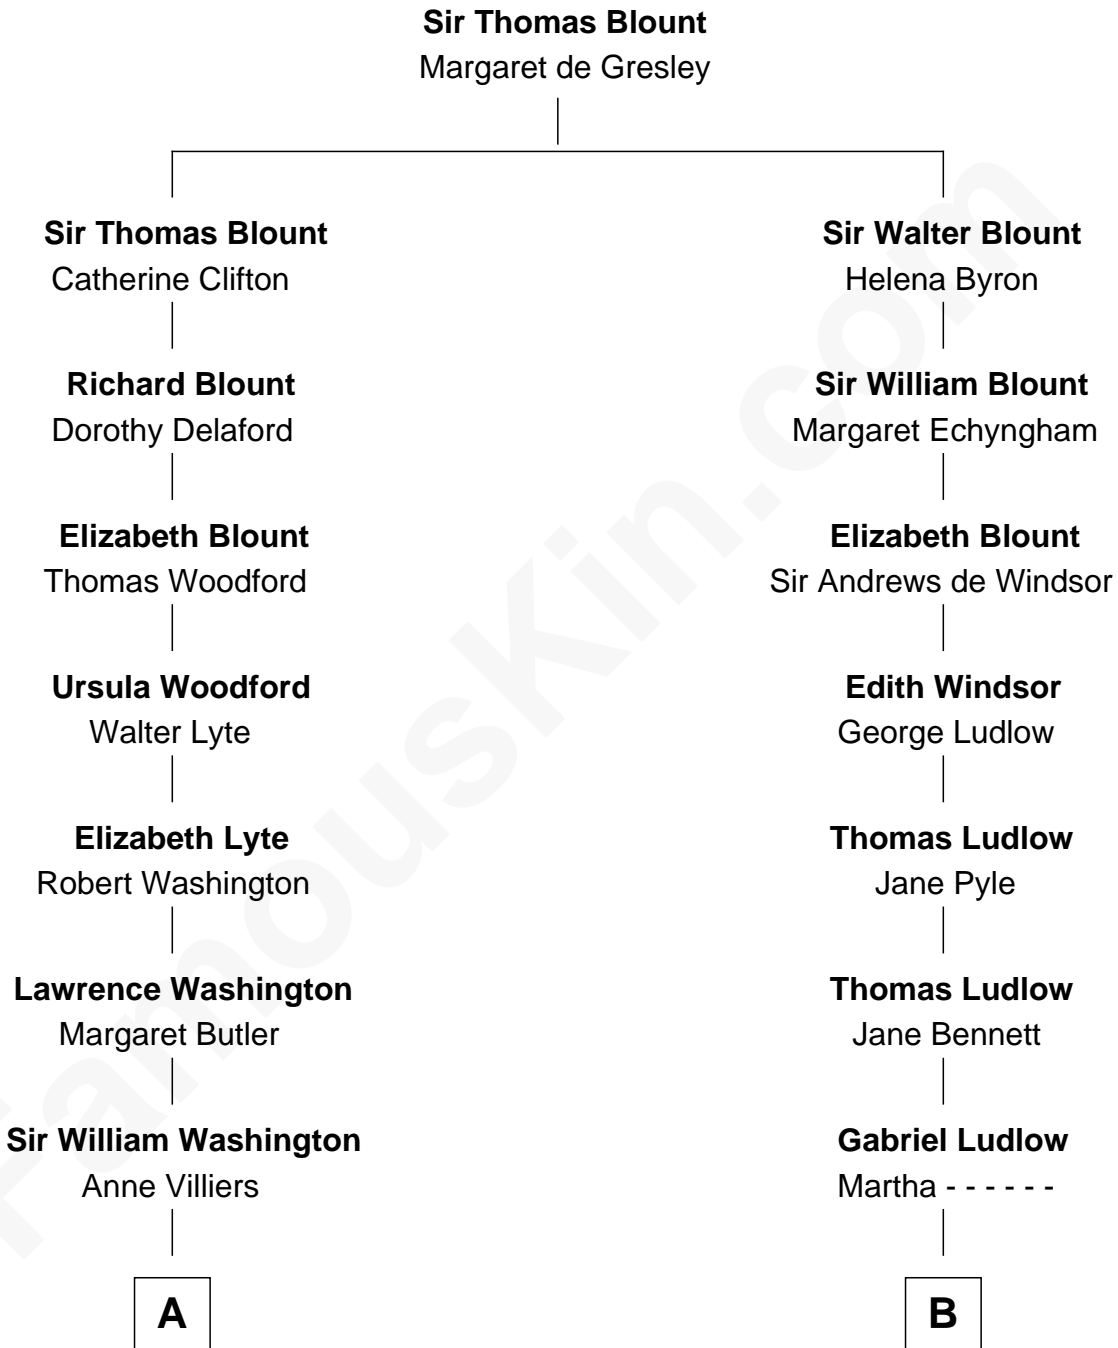

Eleanor Roosevelt

First Lady of President Franklin D. Roosevelt