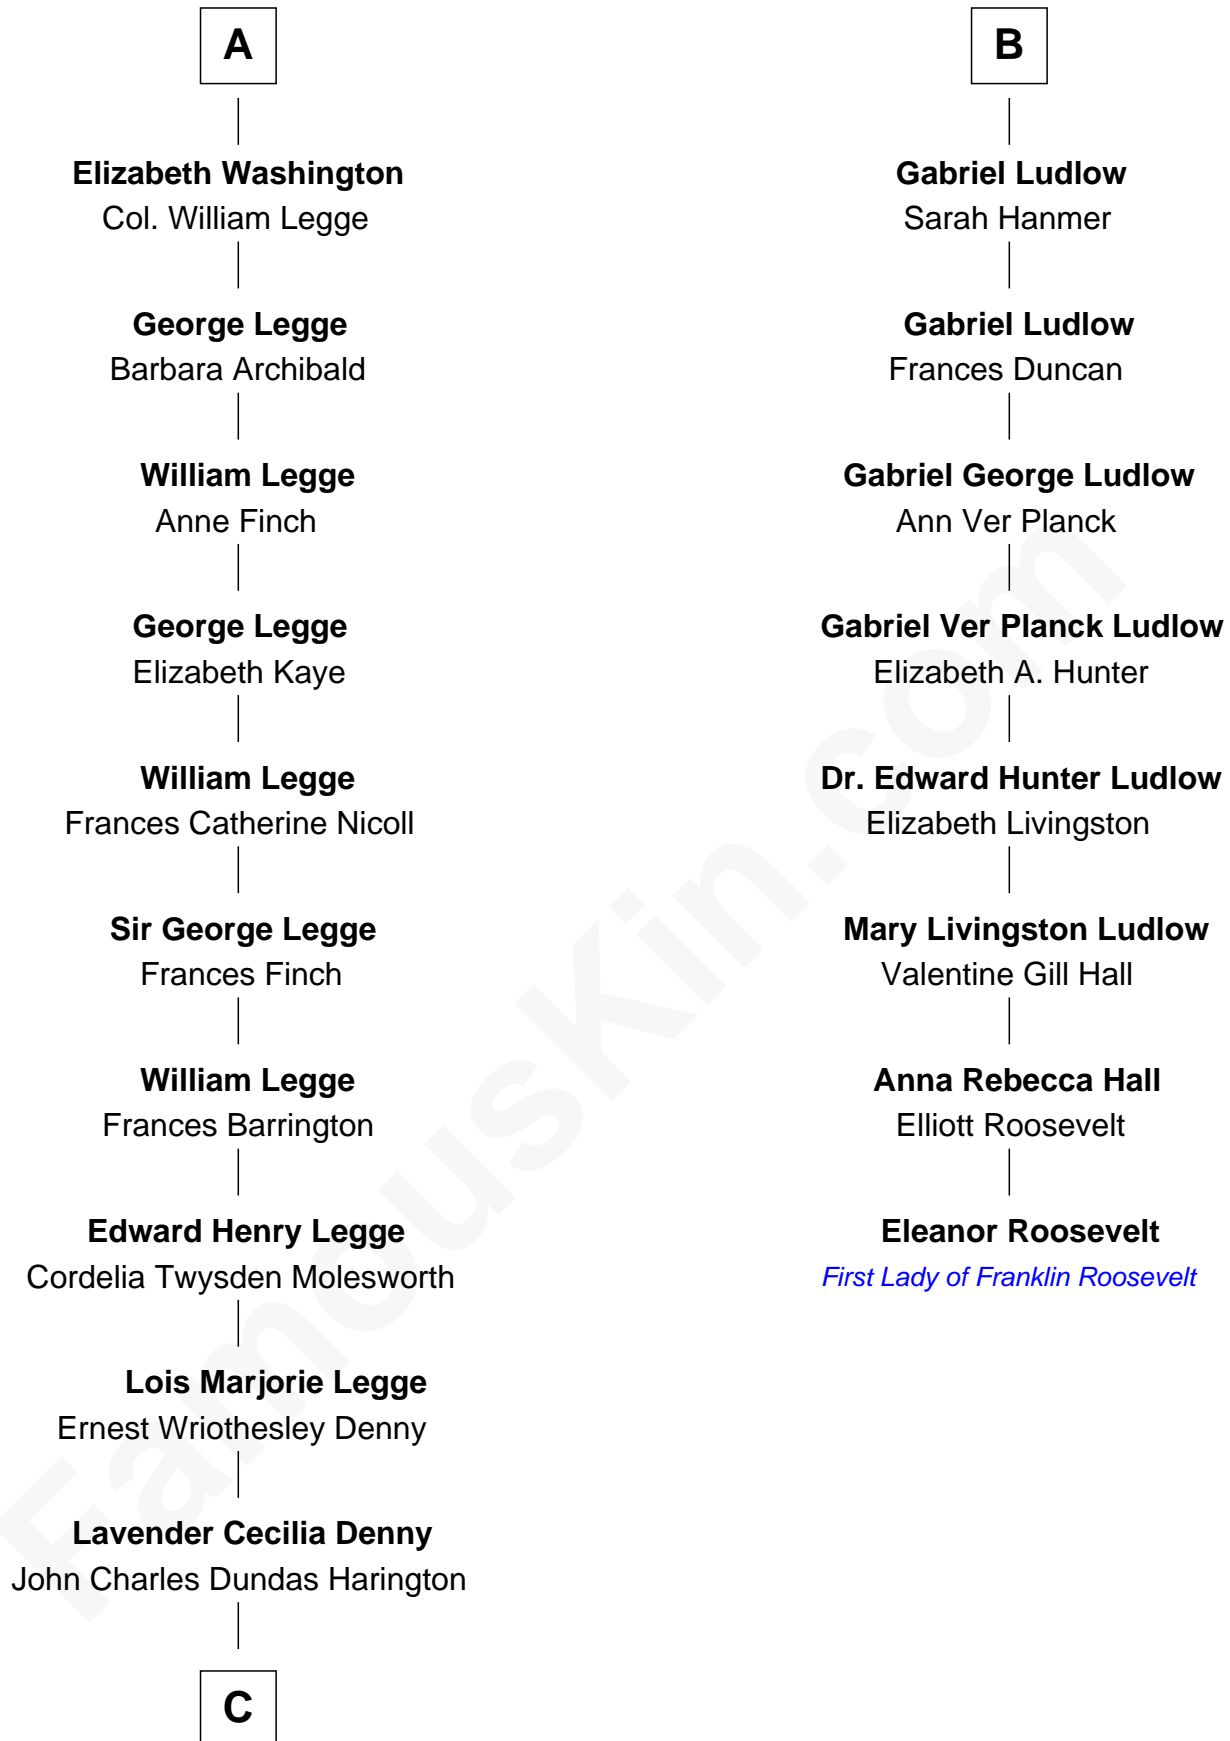

## Relationship Chart of

### Kit Harington

TV Actor - "Game of Thrones"

14th cousin 4 times removed of

### Eleanor Roosevelt

First Lady of President Franklin D. Roosevelt

**C**

—  
**Sir David Richard Harington**

Deborah Jane Catesby

—  
**Kit Harington**

*TV Actor - "Game of Thrones"*

FamousKin.com