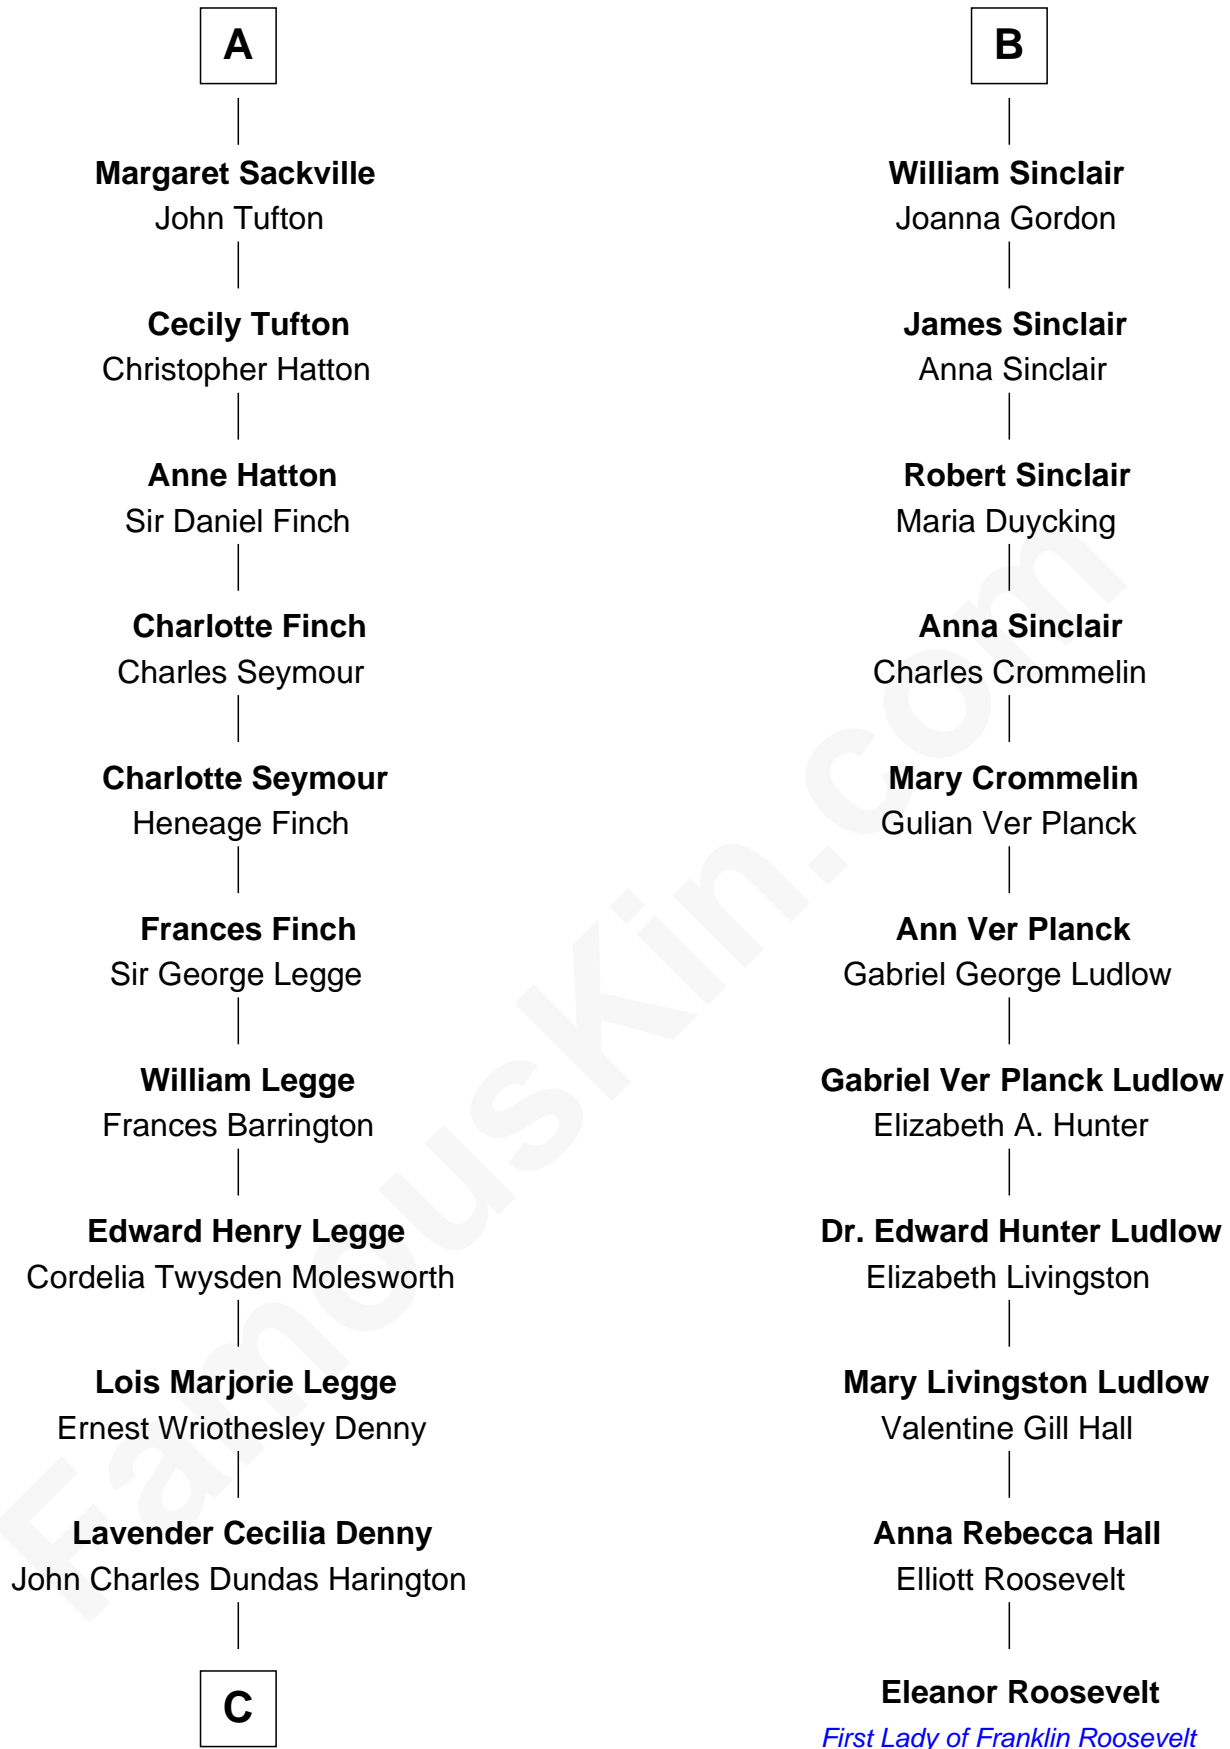

FamousKin.com

Relationship Chart of

Kit Harington

TV Actor - "Game of Thrones"

17th cousin 1 time removed of

Eleanor Roosevelt

First Lady of President Franklin D. Roosevelt

C

—
Sir David Richard Harington

Deborah Jane Catesby

—
Kit Harington

TV Actor - "Game of Thrones"

FamousKin.com