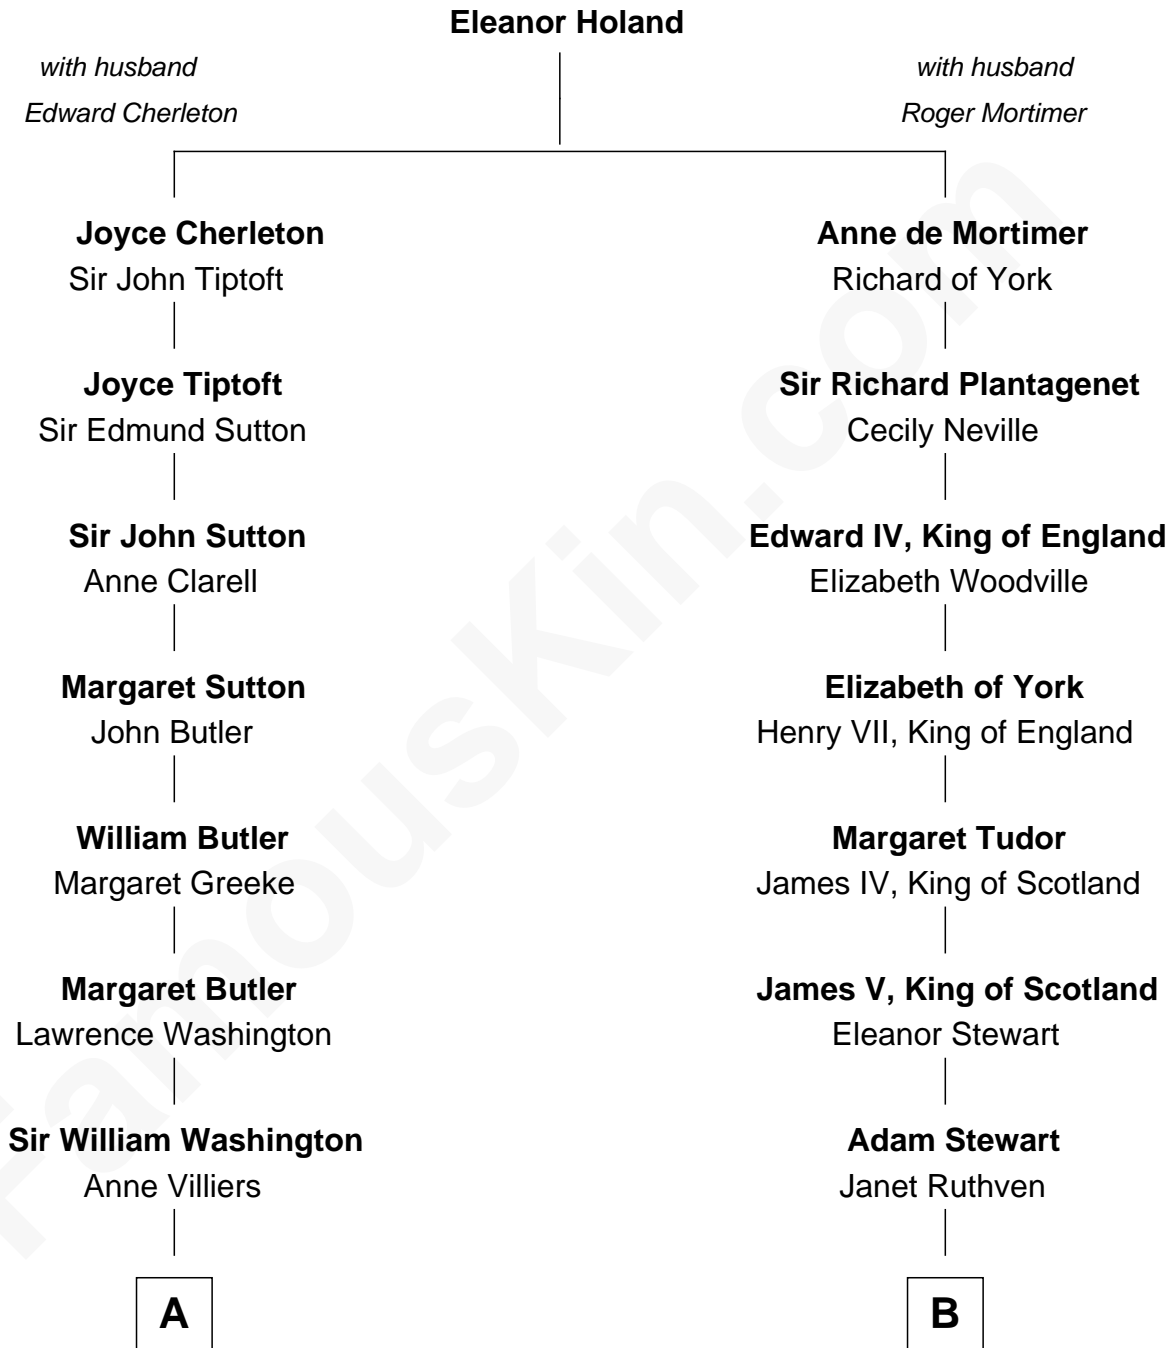

# FamousKin.com Relationship Chart of

**Kit Harington**

TV Actor - "Game of Thrones"

18th cousin of

**Eleanor Roosevelt**

First Lady of President Franklin D. Roosevelt

**C**

**Sir David Richard Harington**

Deborah Jane Catesby

**Kit Harington**

*TV Actor - "Game of Thrones"*

**D**

**Anna Rebecca Hall**

Elliott Roosevelt

**Eleanor Roosevelt**

*First Lady of Franklin Roosevelt*