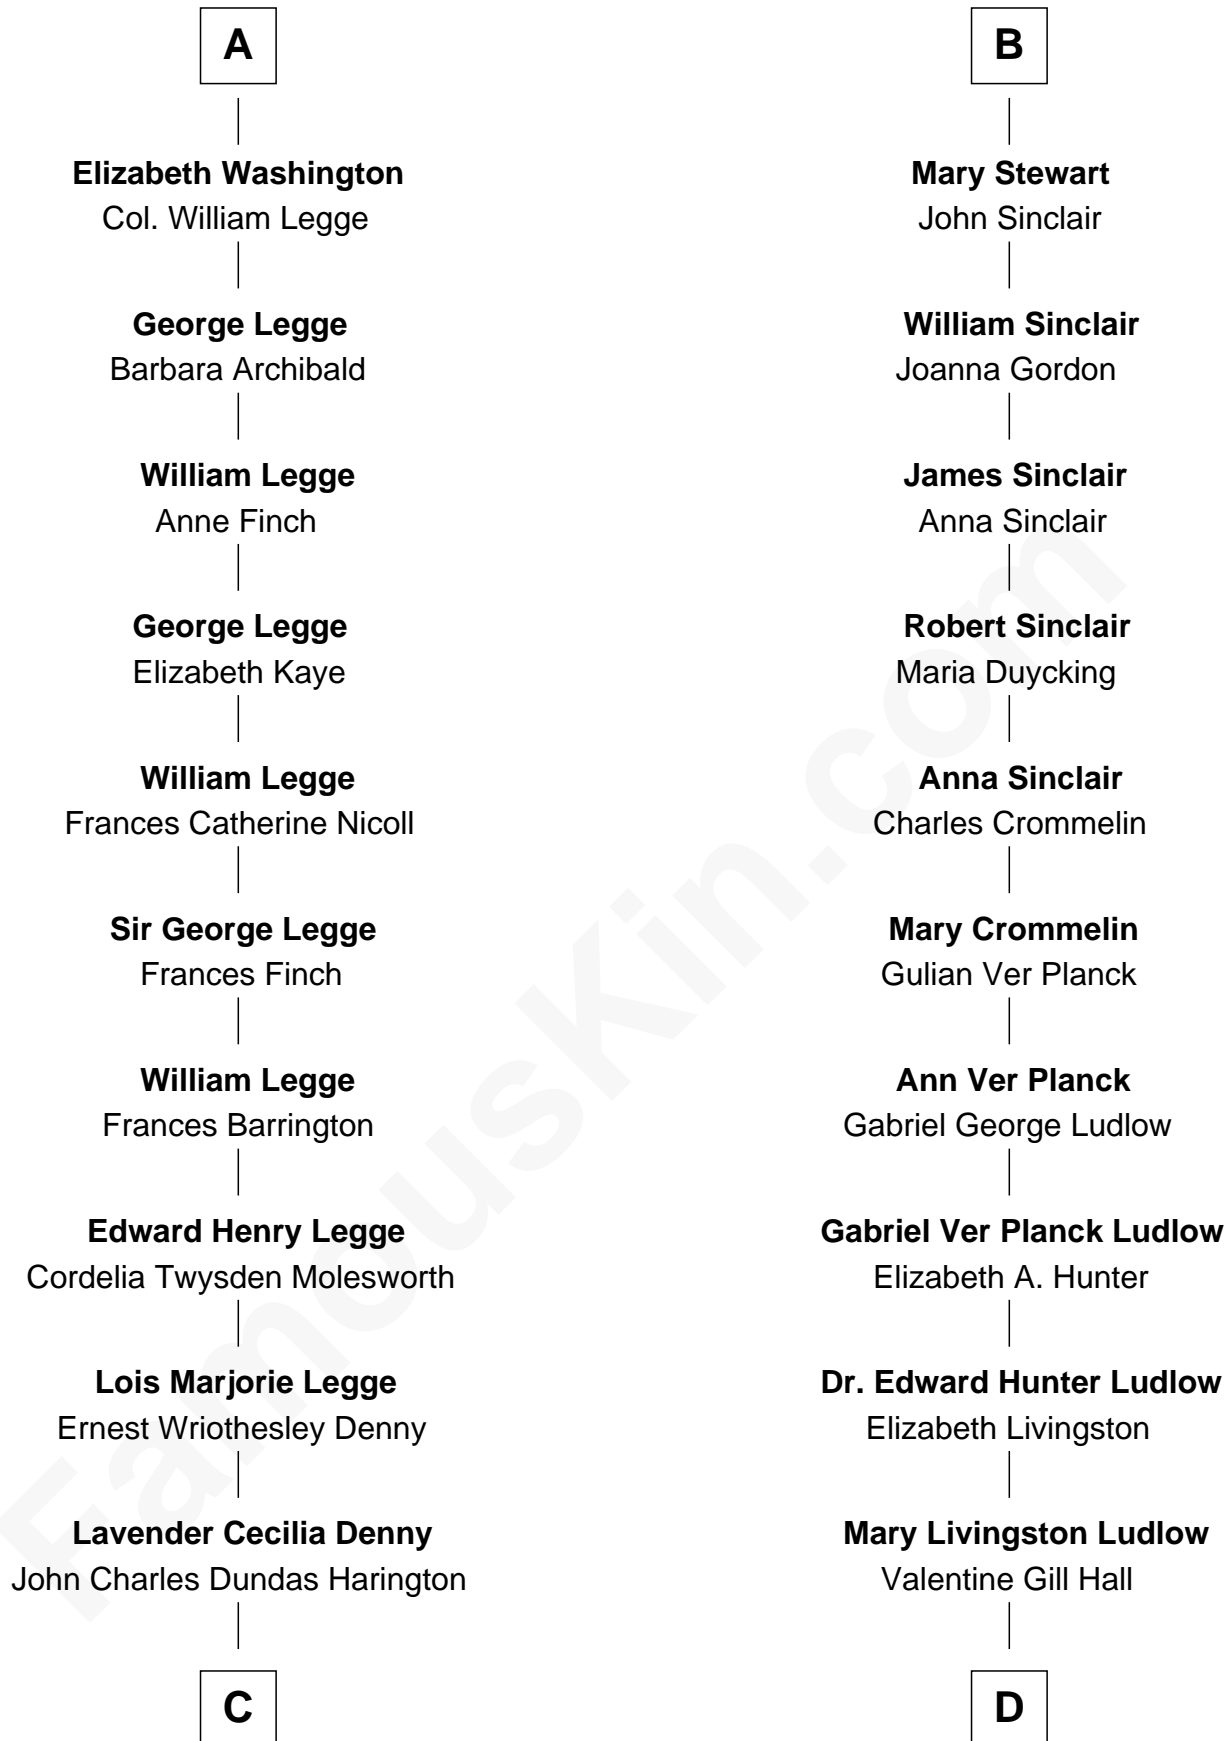

# FamousKin.com Relationship Chart of

**Kit Harington**

TV Actor - "Game of Thrones"

18th cousin of

**Eleanor Roosevelt**

First Lady of President Franklin D. Roosevelt

**C**

**Sir David Richard Harington**

Deborah Jane Catesby

**Kit Harington**

*TV Actor - "Game of Thrones"*

**D**

**Anna Rebecca Hall**

Elliott Roosevelt

**Eleanor Roosevelt**

*First Lady of Franklin Roosevelt*