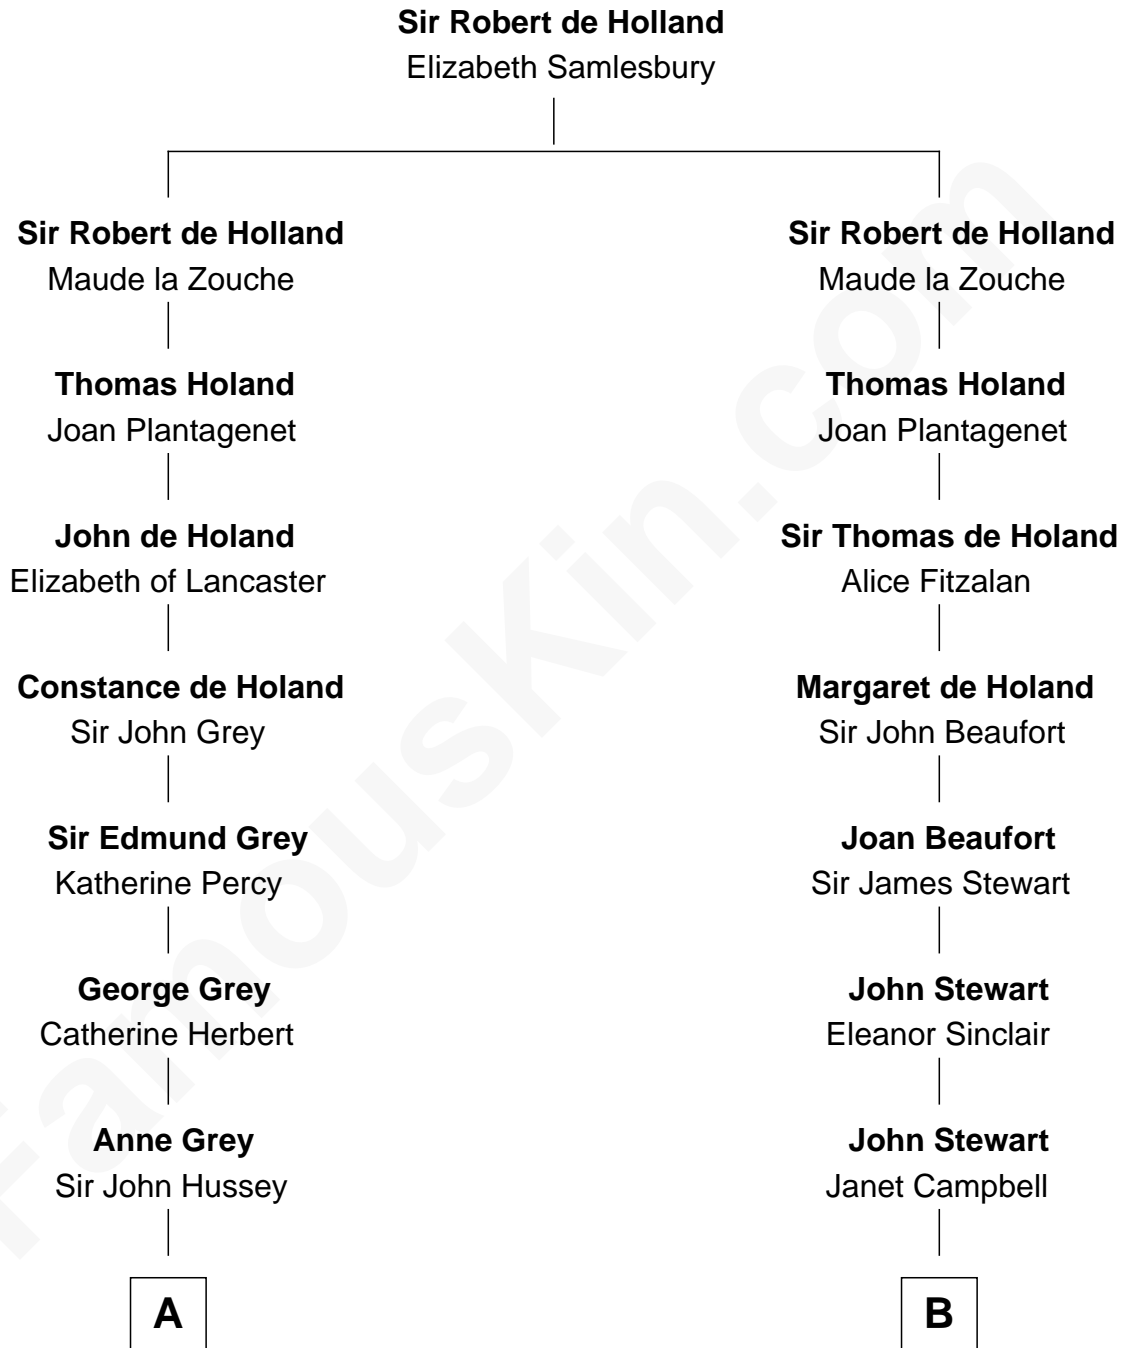

FamousKin.com

Relationship Chart of

Kit Harington

TV Actor - "Game of Thrones"

19th cousin 2 times removed of

Eleanor Roosevelt

First Lady of President Franklin D. Roosevelt

C

Edward Henry Legge
Cordelia Twysden Molesworth

Lois Marjorie Legge
Ernest Wriothesley Denny

Lavender Cecilia Denny
John Charles Dundas Harington

Sir David Richard Harington
Deborah Jane Catesby

Kit Harington
TV Actor - "Game of Thrones"