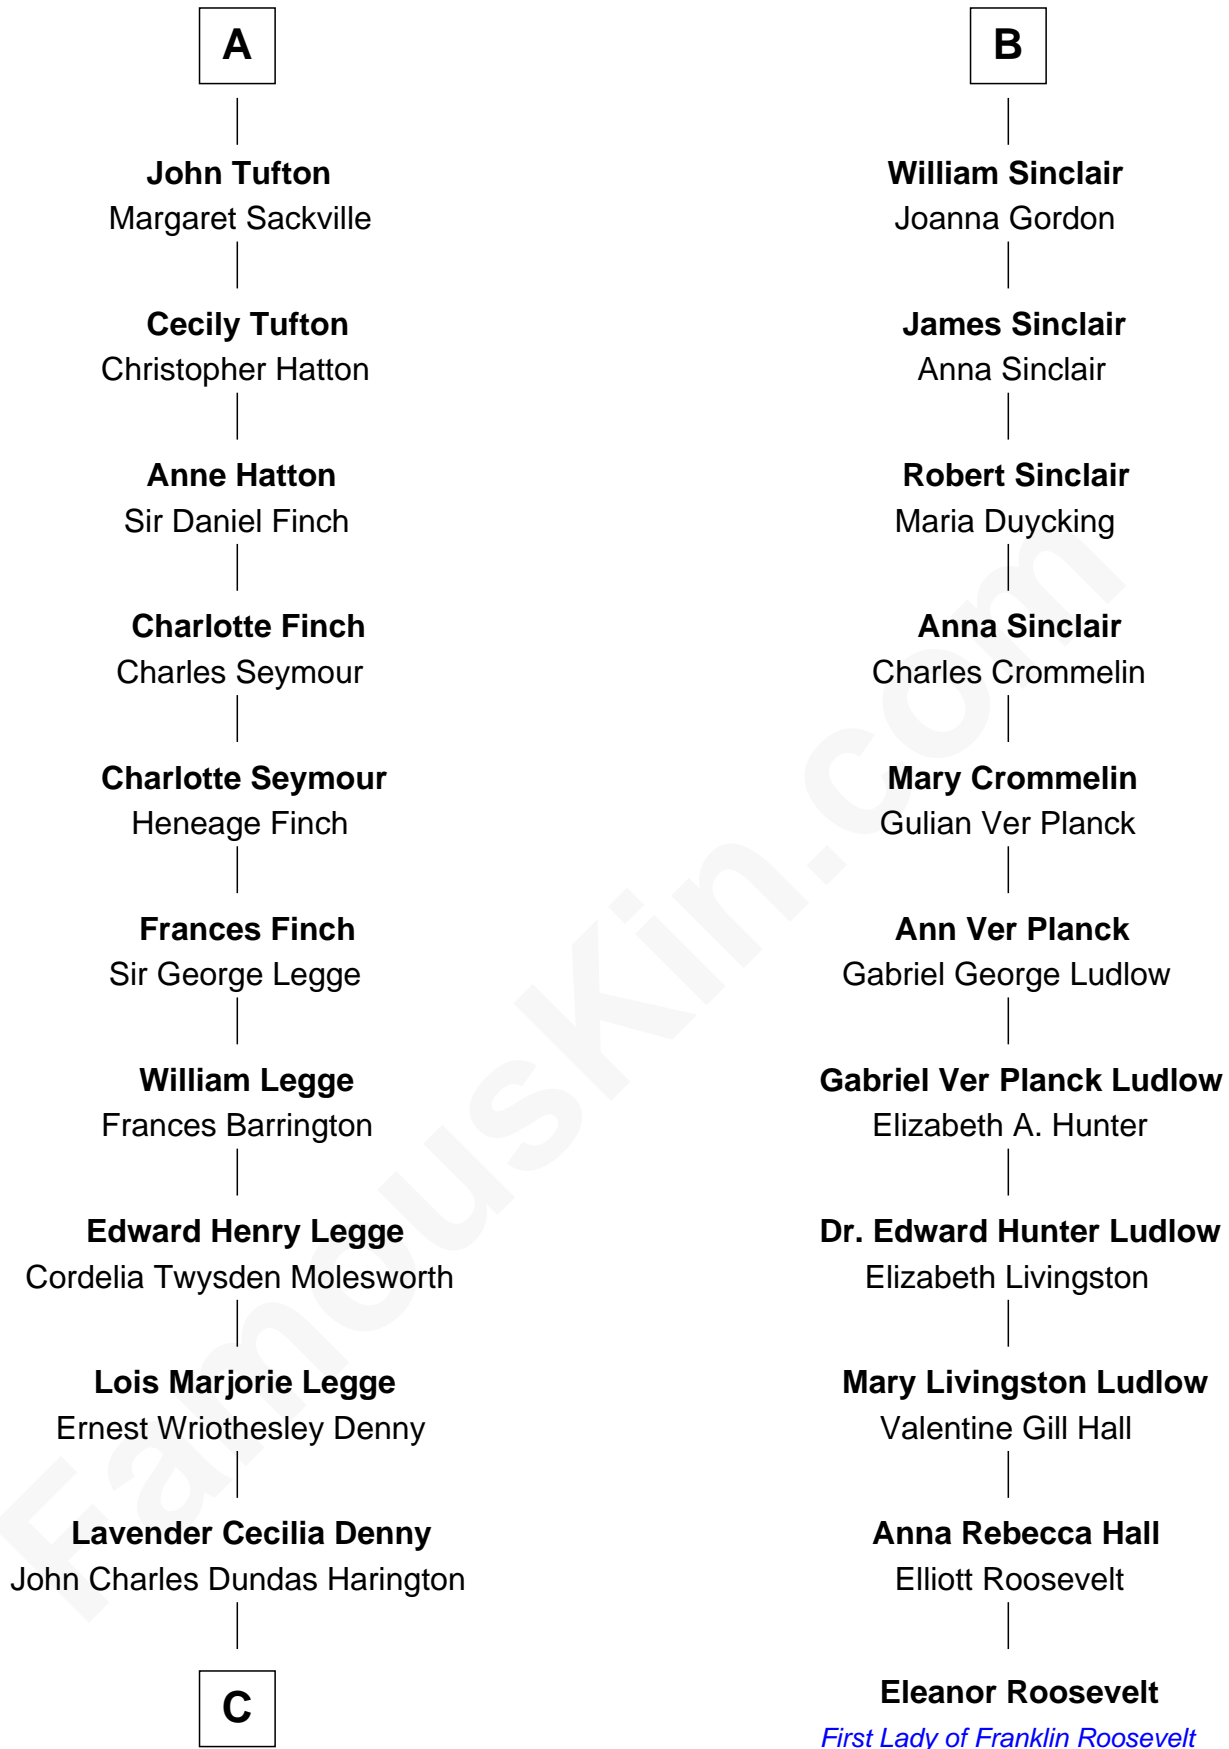

FamousKin.com

Relationship Chart of

Kit Harington

TV Actor - "Game of Thrones"

17th cousin 1 time removed of

Eleanor Roosevelt

First Lady of President Franklin D. Roosevelt

C

—
Sir David Richard Harington

Deborah Jane Catesby

—
Kit Harington

TV Actor - "Game of Thrones"

FamousKin.com