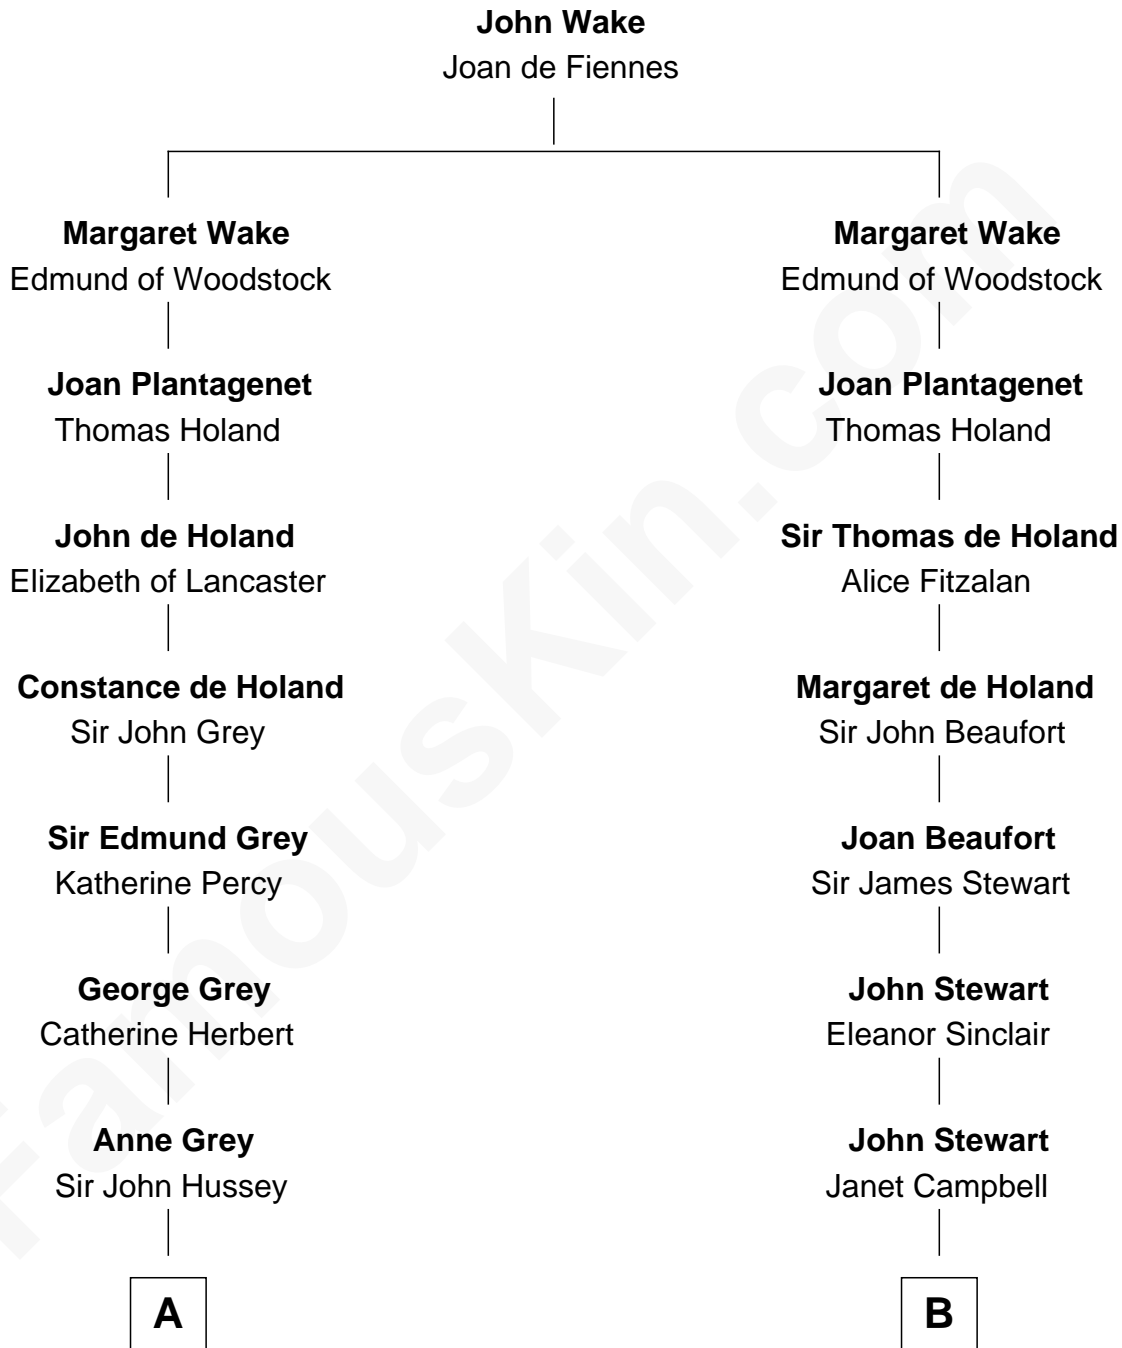

FamousKin.com

Relationship Chart of

Kit Harington

TV Actor - "Game of Thrones"

19th cousin 2 times removed of

Eleanor Roosevelt

First Lady of President Franklin D. Roosevelt

C

Edward Henry Legge
Cordelia Twysden Molesworth

Lois Marjorie Legge
Ernest Wriothesley Denny

Lavender Cecilia Denny
John Charles Dundas Harington

Sir David Richard Harington
Deborah Jane Catesby

Kit Harington
TV Actor - "Game of Thrones"