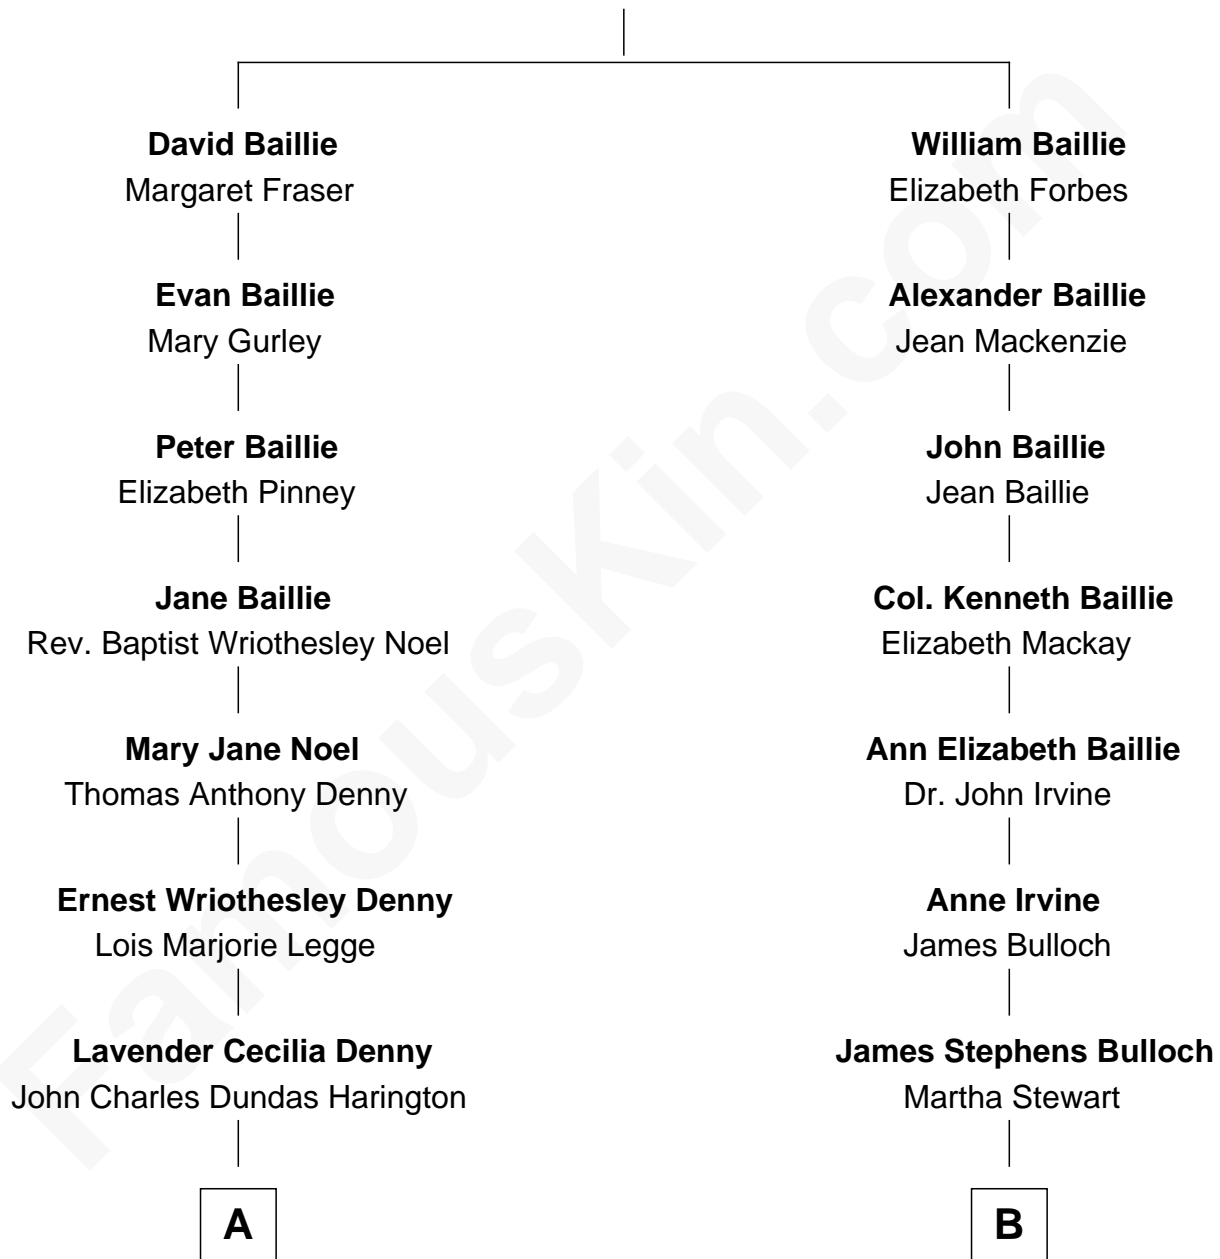

# FamousKin.com Relationship Chart of

**Kit Harington**

TV Actor - "Game of Thrones"

8th cousin of

**Theodore Roosevelt**

26th U.S. President

**Alexander Baillie**

Catherine Munro

**A**

**Sir David Richard Harington**

Deborah Jane Catesby

**Kit Harington**

*TV Actor - "Game of Thrones"*

**B**

**Martha Bulloch**

Theodore Roosevelt

**Theodore Roosevelt**

*26th U.S. President*

FamousKin.com