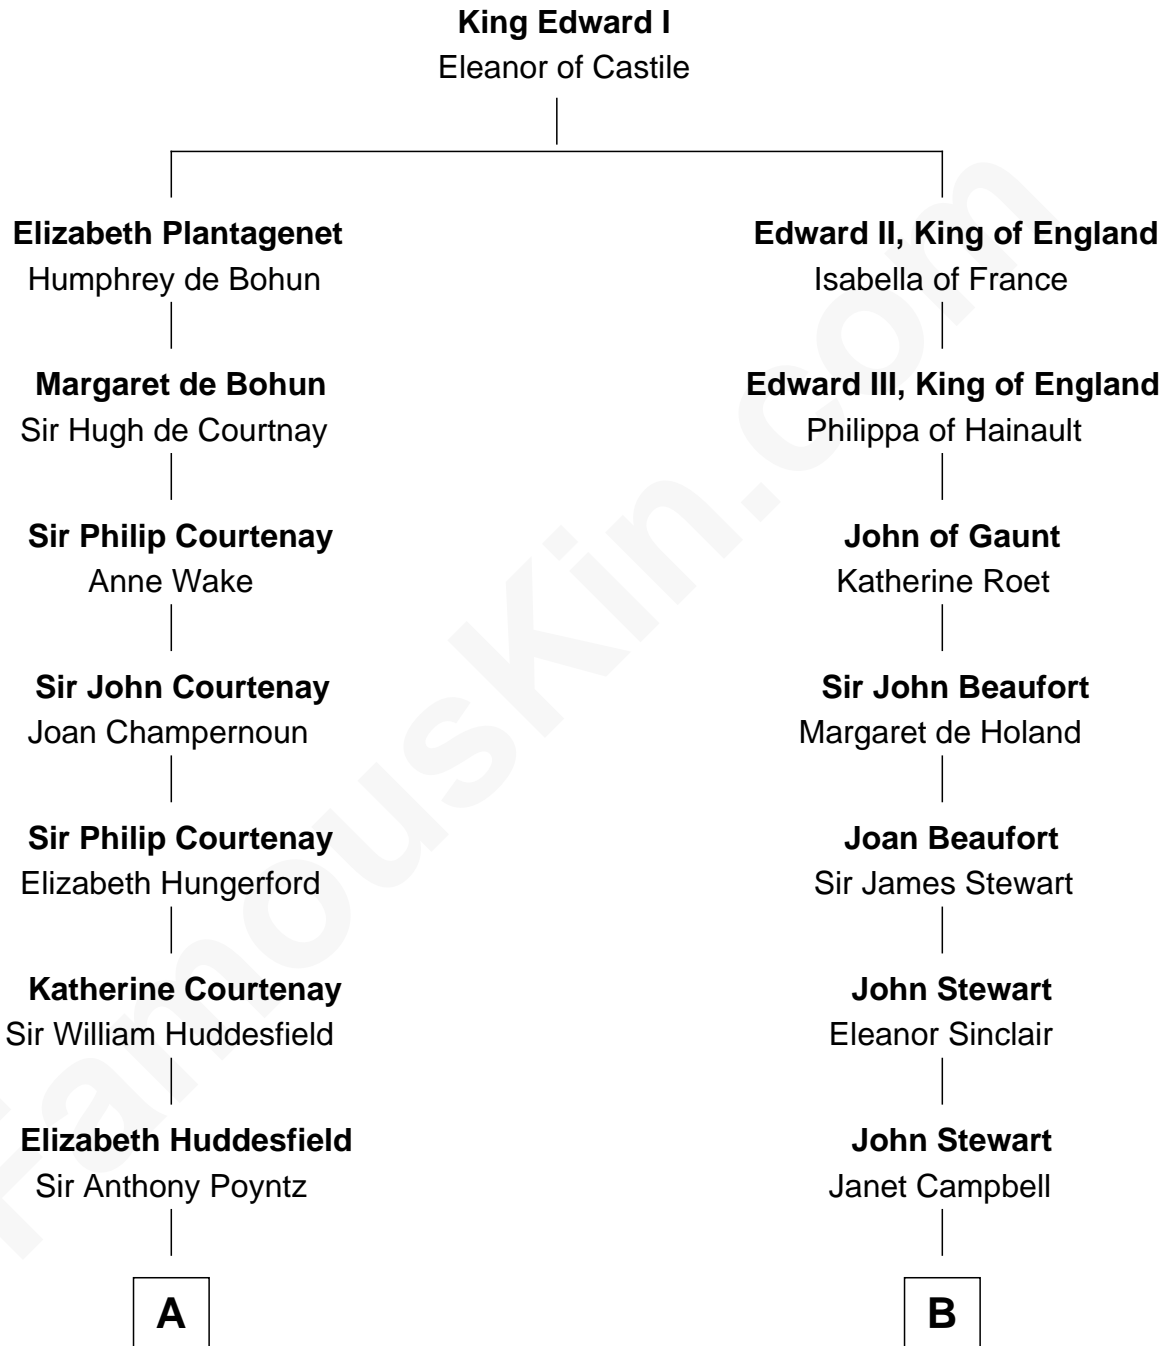

FamousKin.com

Relationship Chart of

Kit Harington

TV Actor - "Game of Thrones"

18th cousin 3 times removed of

Theodore Roosevelt

26th U.S. President

C

Edward Henry Legge
Cordelia Twysden Molesworth

Lois Marjorie Legge
Ernest Wriothesley Denny

Lavender Cecilia Denny
John Charles Dundas Harington

Sir David Richard Harington
Deborah Jane Catesby

Kit Harington
TV Actor - "Game of Thrones"

D

Martha Bulloch
Theodore Roosevelt

Theodore Roosevelt
26th U.S. President