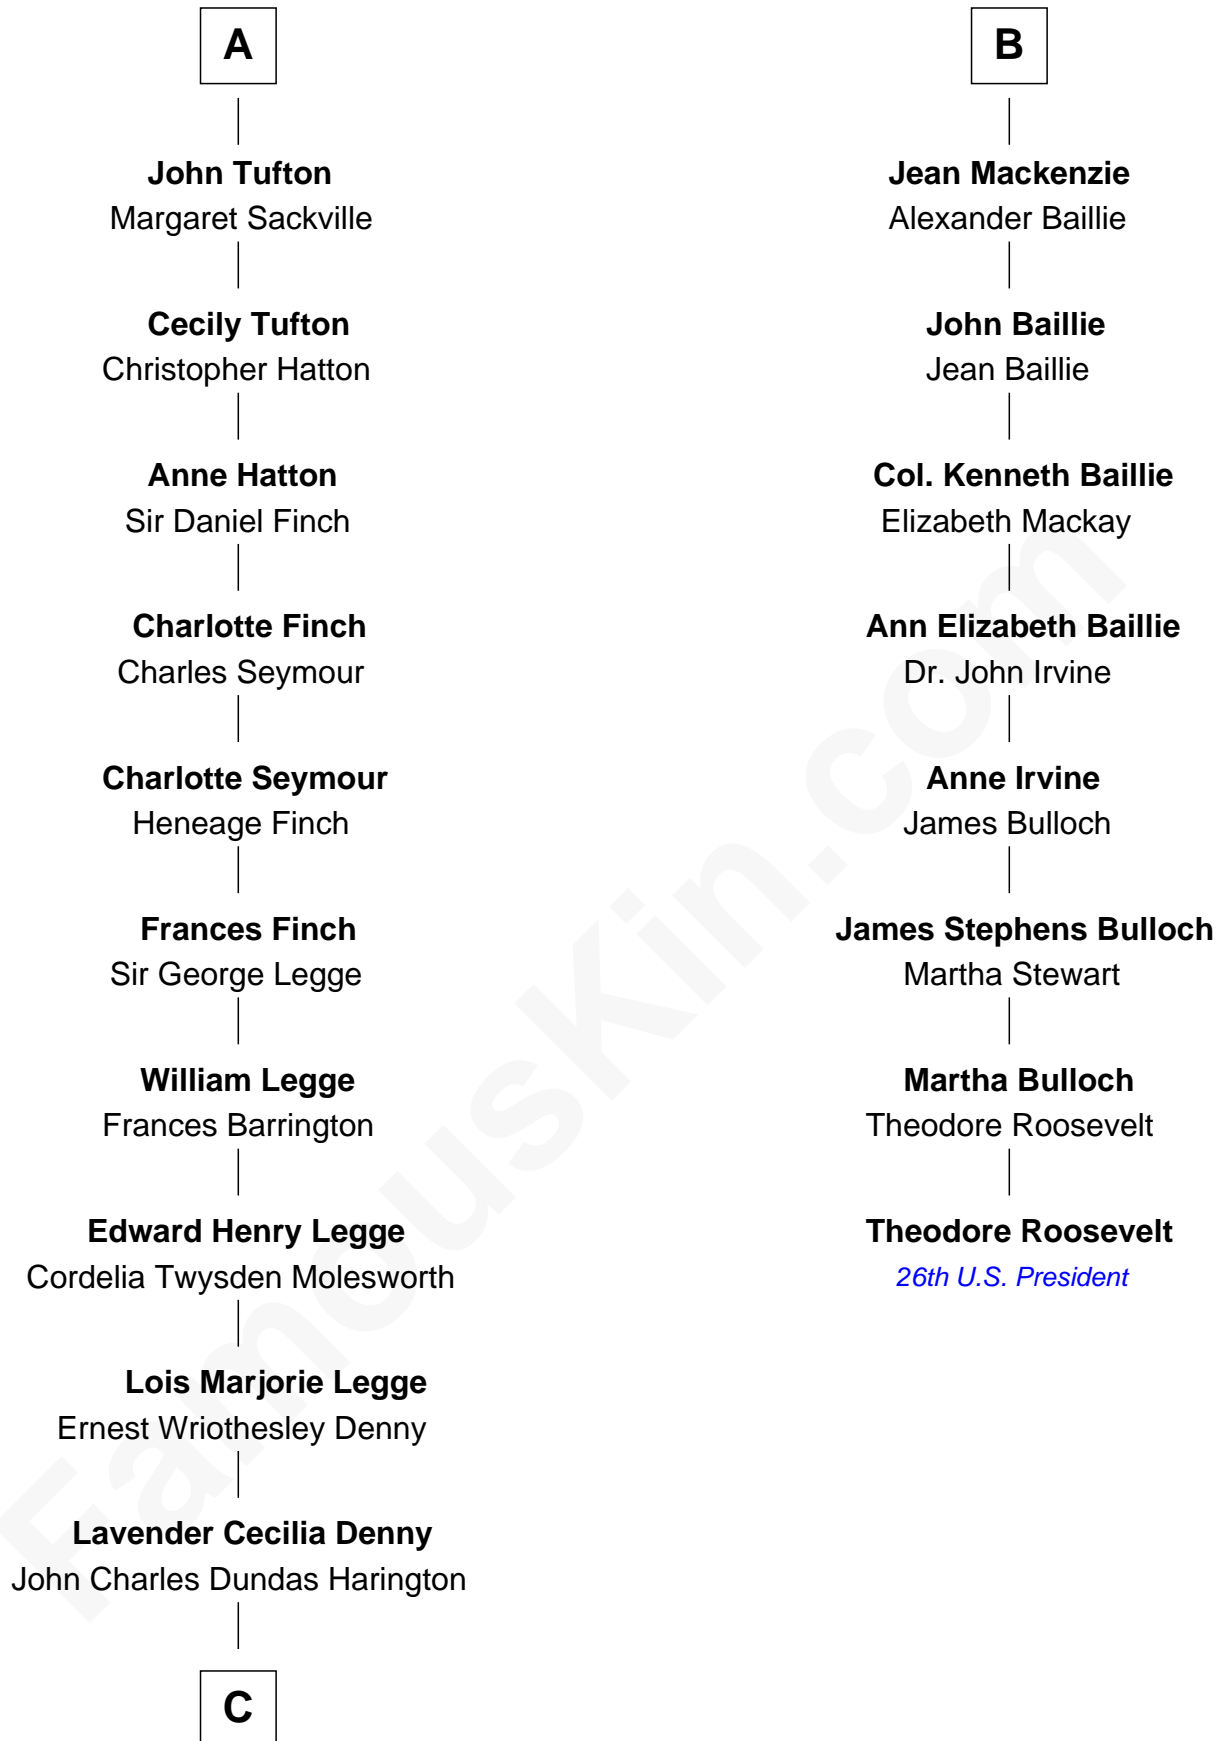

### Kit Harington

TV Actor - "Game of Thrones"

14th cousin 4 times removed of

### Theodore Roosevelt

26th U.S. President

**Sir John Beaufort**  
Margaret de Holand

**Edmund Beaufort**  
Eleanor Beauchamp

**Henry Beaufort**  
Joan Hill

**Charles Somerset**  
Elizabeth Herbert

**Henry Somerset**  
Elizabeth Browne

**Lucy Somerset**  
John Neville

**Dorothy Neville**  
Sir Thomas Cecil

**Frances Cecil**  
Sir Nicholas Tufton

**A**

**Joan Beaufort**  
Sir James Stewart

**John Stewart**  
Eleanor Sinclair

**John Stewart**  
Janet Campbell

**Elizabeth Stewart**  
Sir Kenneth Mackenzie

**Sir Colin Mackenzie**  
Mary Mackenzie

**Alexander Mackenzie**  
Christian Munro

**Sir Kenneth Mackenzie**  
Jean Chisholm

**B**

C

Sir David Richard Harington