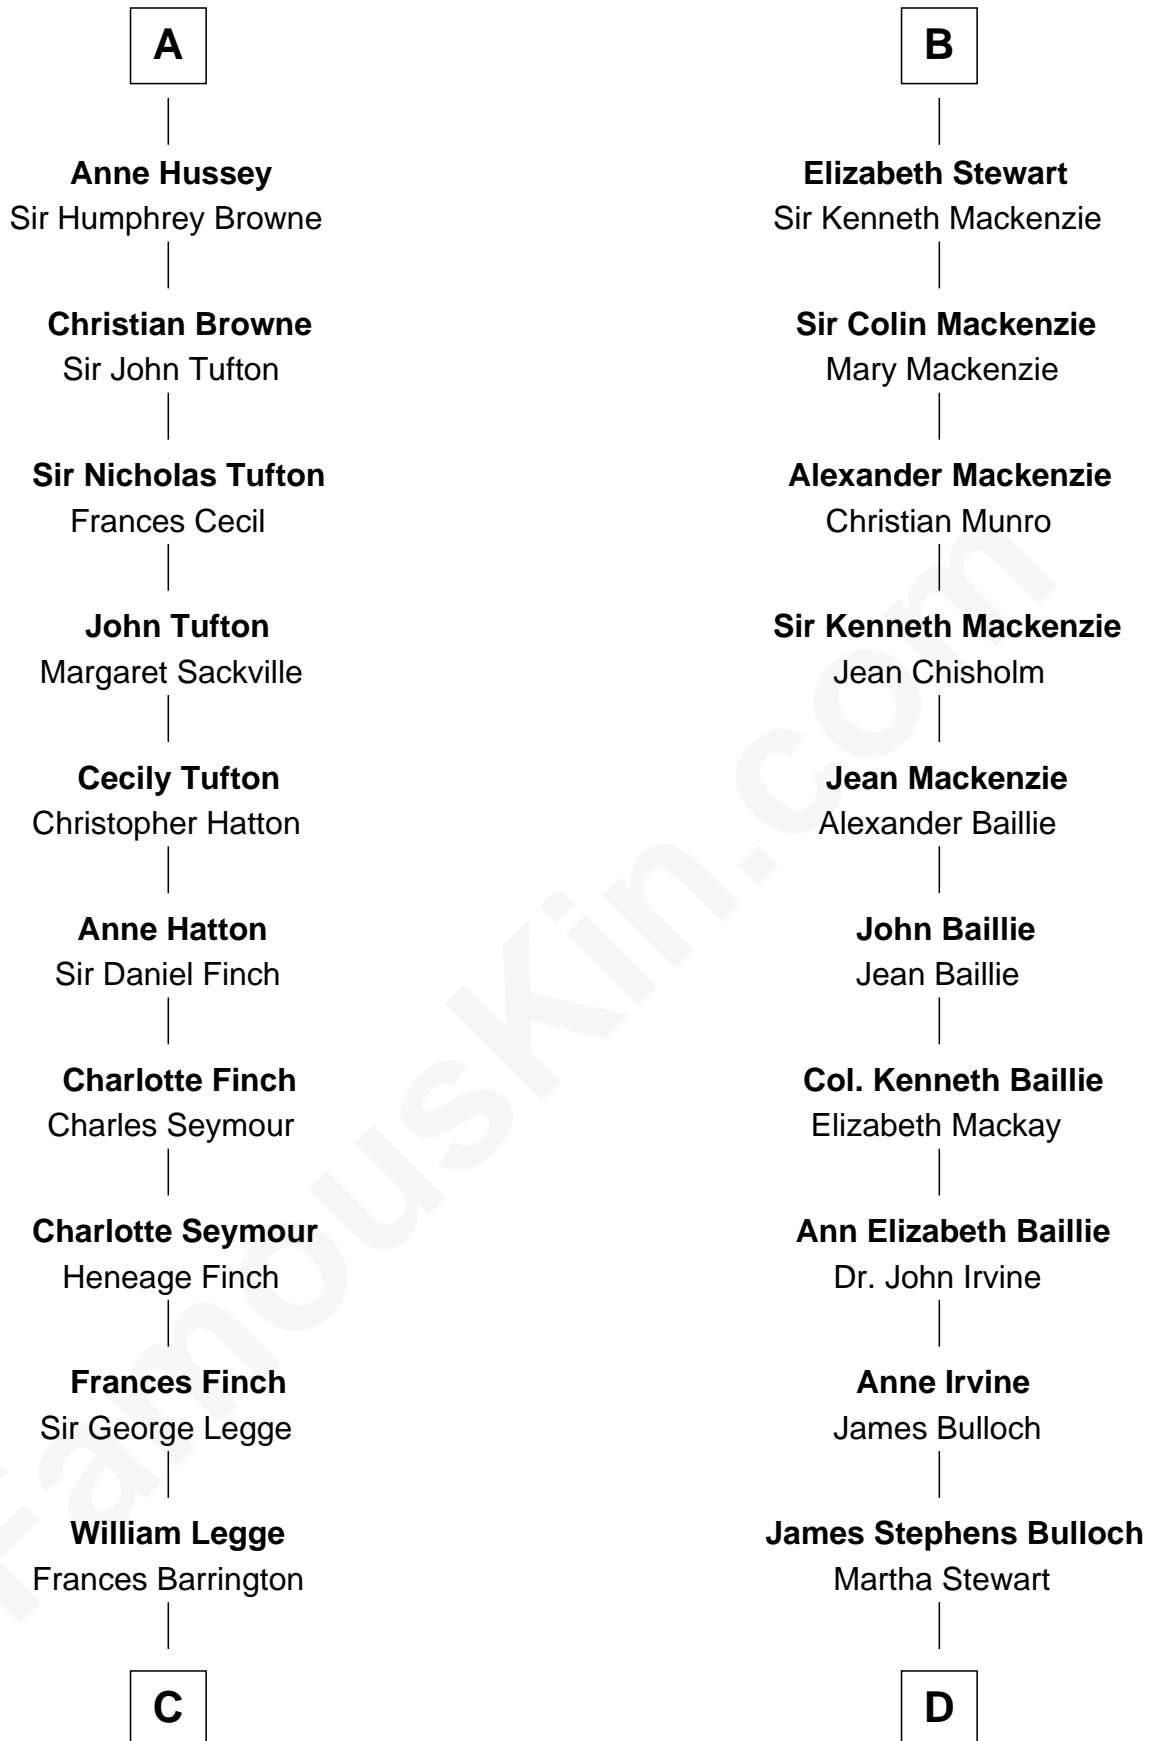

FamousKin.com

Relationship Chart of

Kit Harington

TV Actor - "Game of Thrones"

18th cousin 3 times removed of

Theodore Roosevelt

26th U.S. President

C

Edward Henry Legge
Cordelia Twysden Molesworth

Lois Marjorie Legge
Ernest Wriothesley Denny

Lavender Cecilia Denny
John Charles Dundas Harington

Sir David Richard Harington
Deborah Jane Catesby

Kit Harington
TV Actor - "Game of Thrones"

D

Martha Bulloch
Theodore Roosevelt

Theodore Roosevelt
26th U.S. President