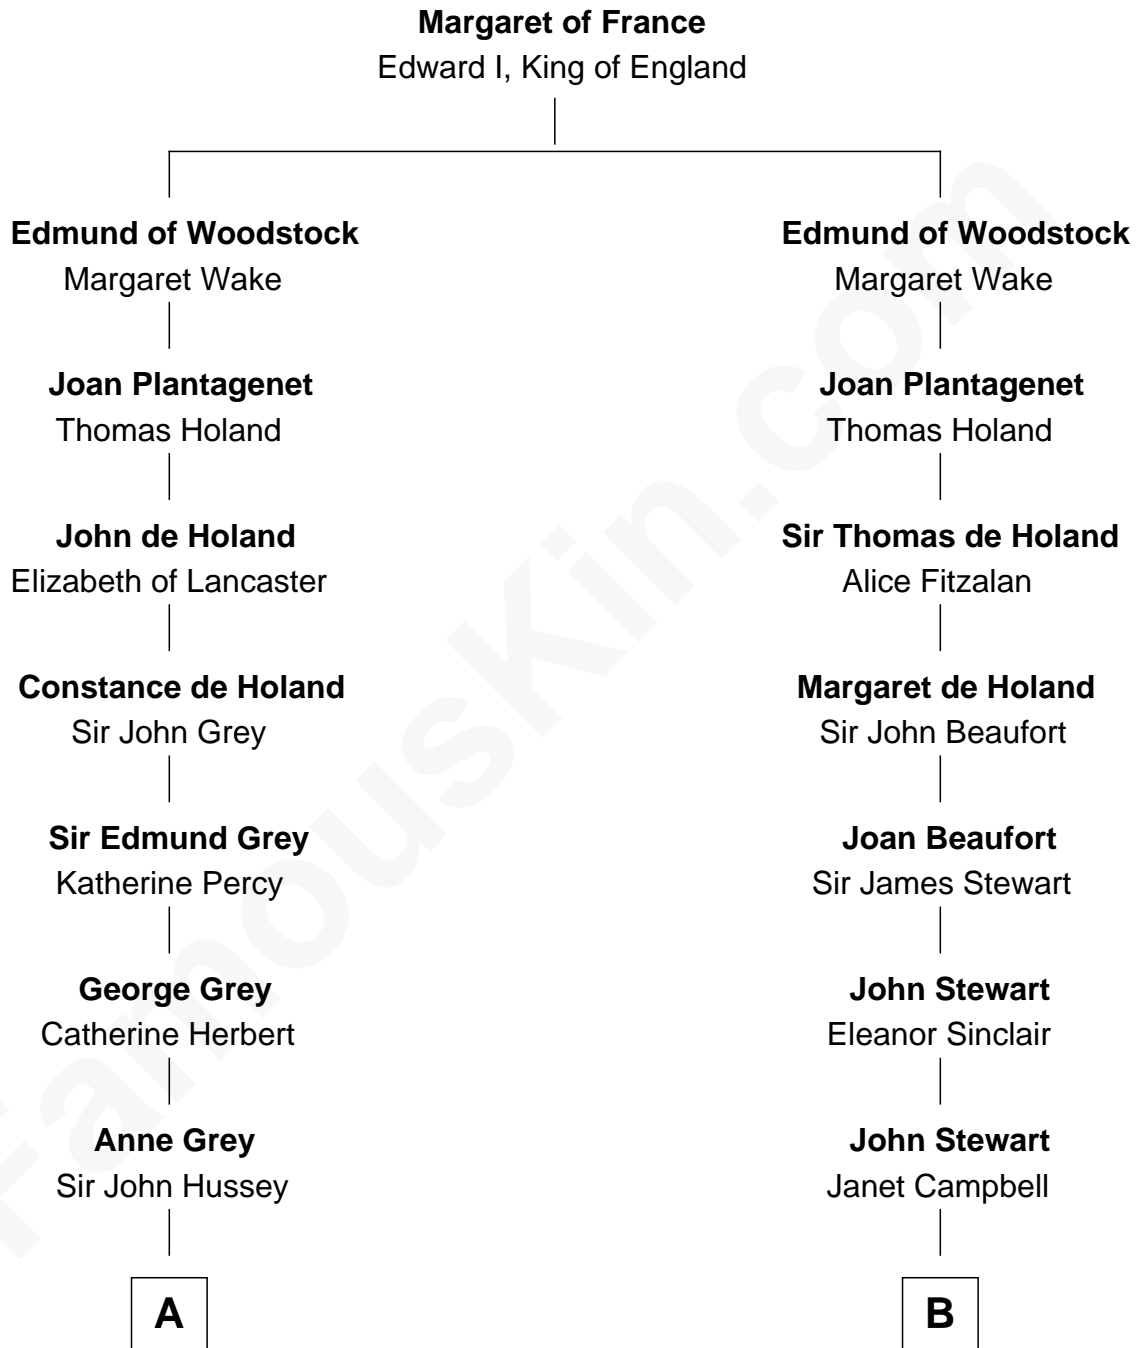

FamousKin.com

Relationship Chart of

Kit Harington

TV Actor - "Game of Thrones"

18th cousin 3 times removed of

Theodore Roosevelt

26th U.S. President

C

Edward Henry Legge
Cordelia Twysden Molesworth

Lois Marjorie Legge
Ernest Wriothesley Denny

Lavender Cecilia Denny
John Charles Dundas Harington

Sir David Richard Harington
Deborah Jane Catesby

Kit Harington
TV Actor - "Game of Thrones"

D

Martha Bulloch
Theodore Roosevelt

Theodore Roosevelt
26th U.S. President