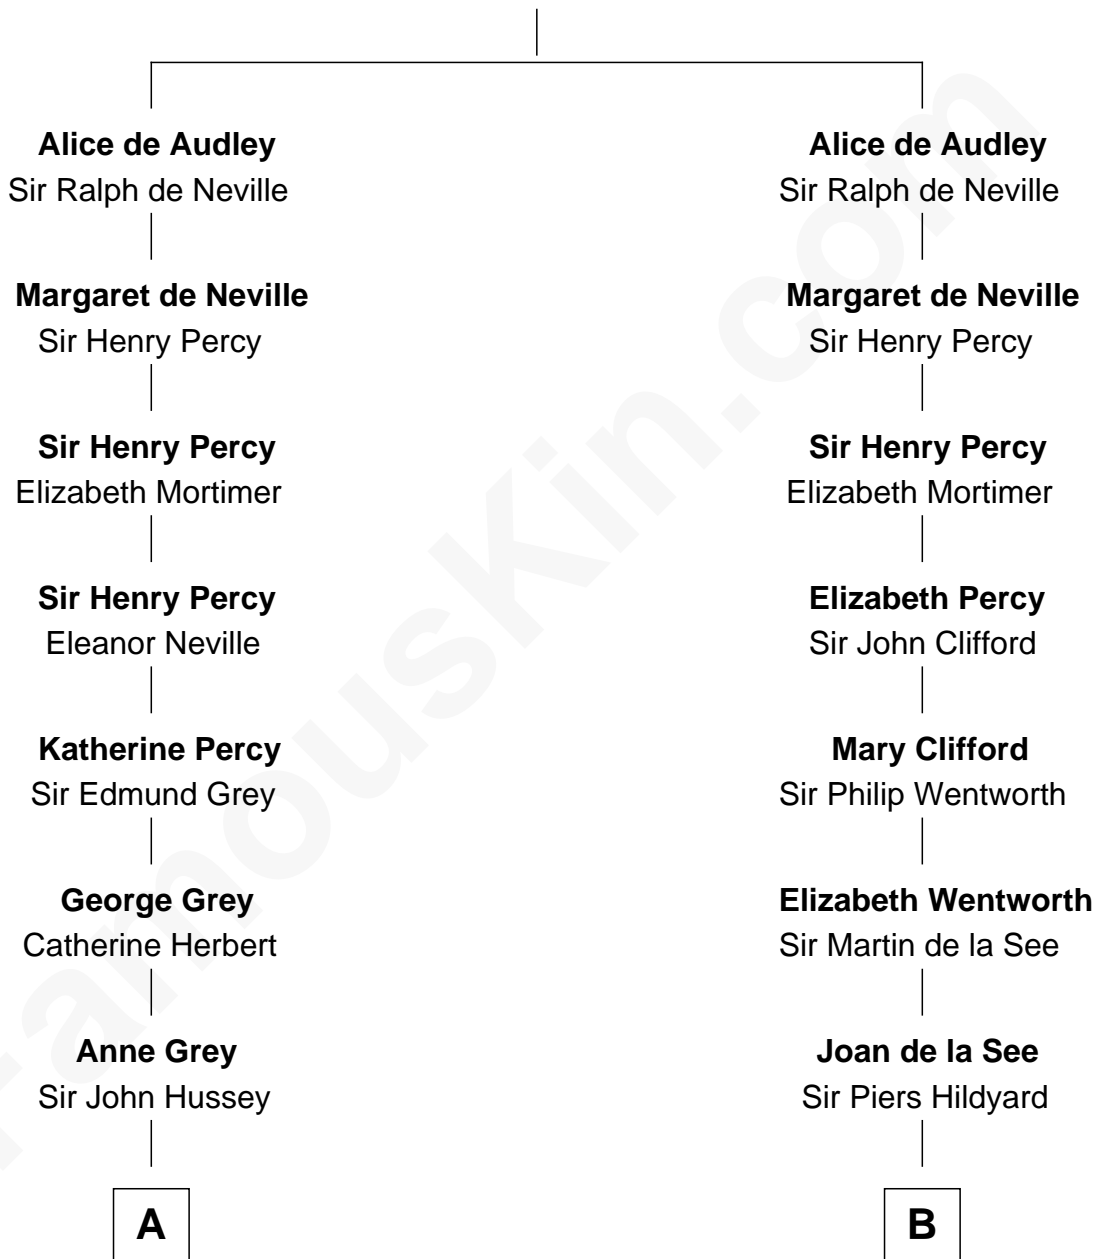

FamousKin.com

Relationship Chart of

Kit Harington

TV Actor - "Game of Thrones"

20th cousin 1 time removed of

Alice (Lee) Roosevelt

First Wife of President Theodore Roosevelt

Sir Hugh I de Audley

Iseult de Mortimer

C

Edward Henry Legge
Cordelia Twysden Molesworth

Lois Marjorie Legge
Ernest Wriothesley Denny

Lavender Cecilia Denny
John Charles Dundas Harington

Sir David Richard Harington
Deborah Jane Catesby