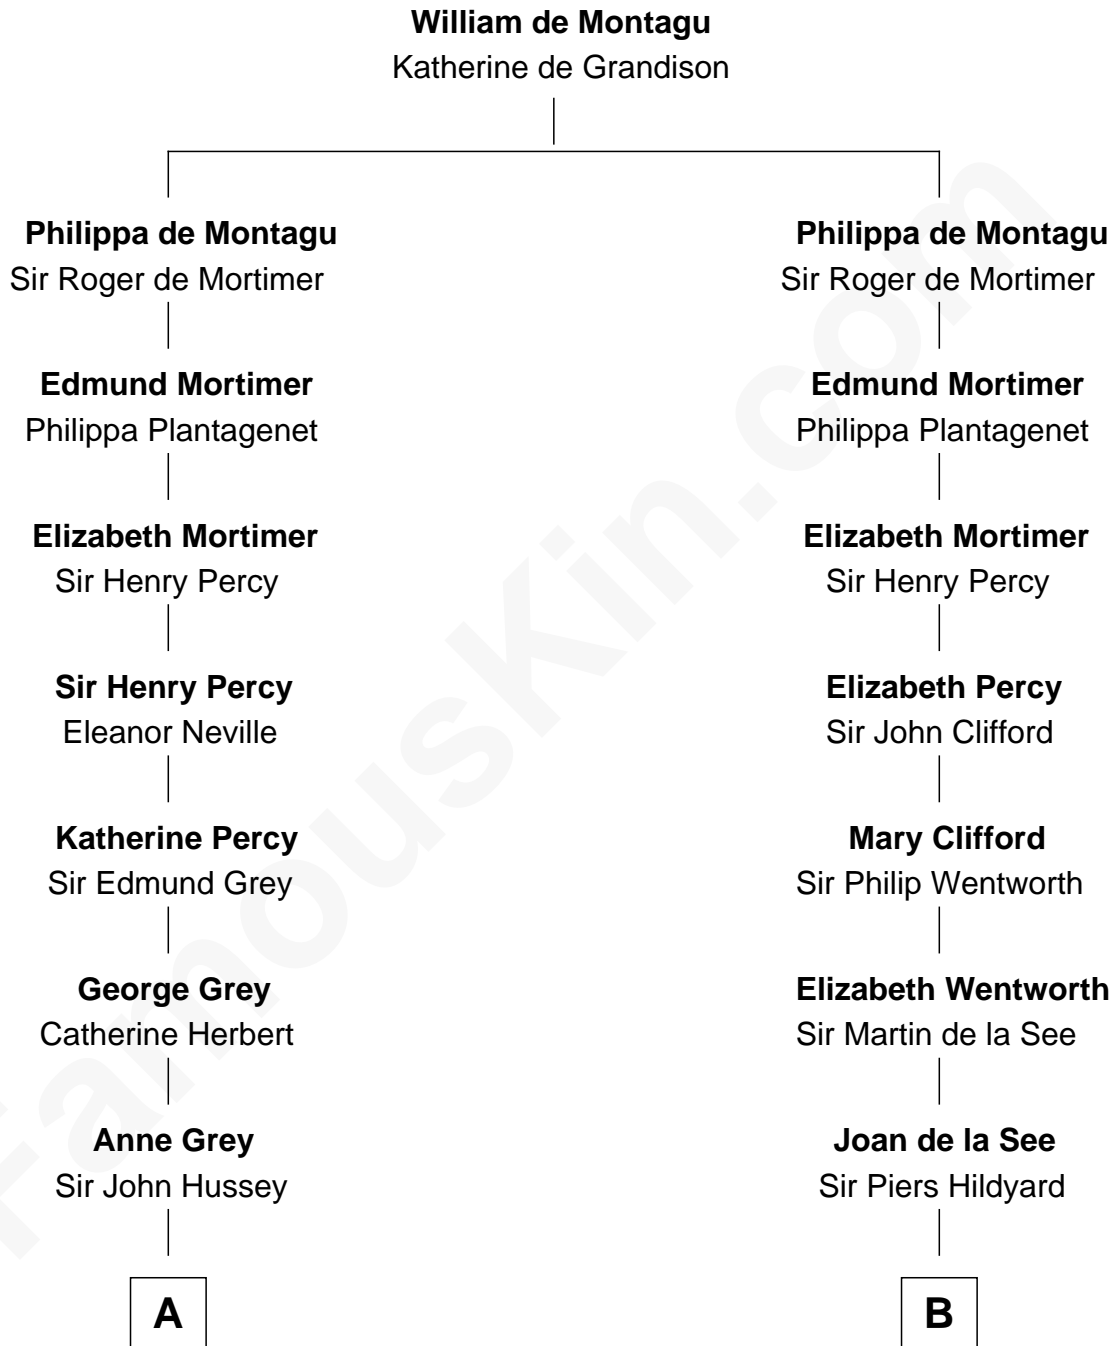

FamousKin.com

Relationship Chart of

Kit Harington

TV Actor - "Game of Thrones"

20th cousin 1 time removed of

Alice (Lee) Roosevelt

First Wife of President Theodore Roosevelt

C

Edward Henry Legge
Cordelia Twysden Molesworth

Lois Marjorie Legge
Ernest Wriothesley Denny

Lavender Cecilia Denny
John Charles Dundas Harington

Sir David Richard Harington
Deborah Jane Catesby

Kit Harington
TV Actor - "Game of Thrones"