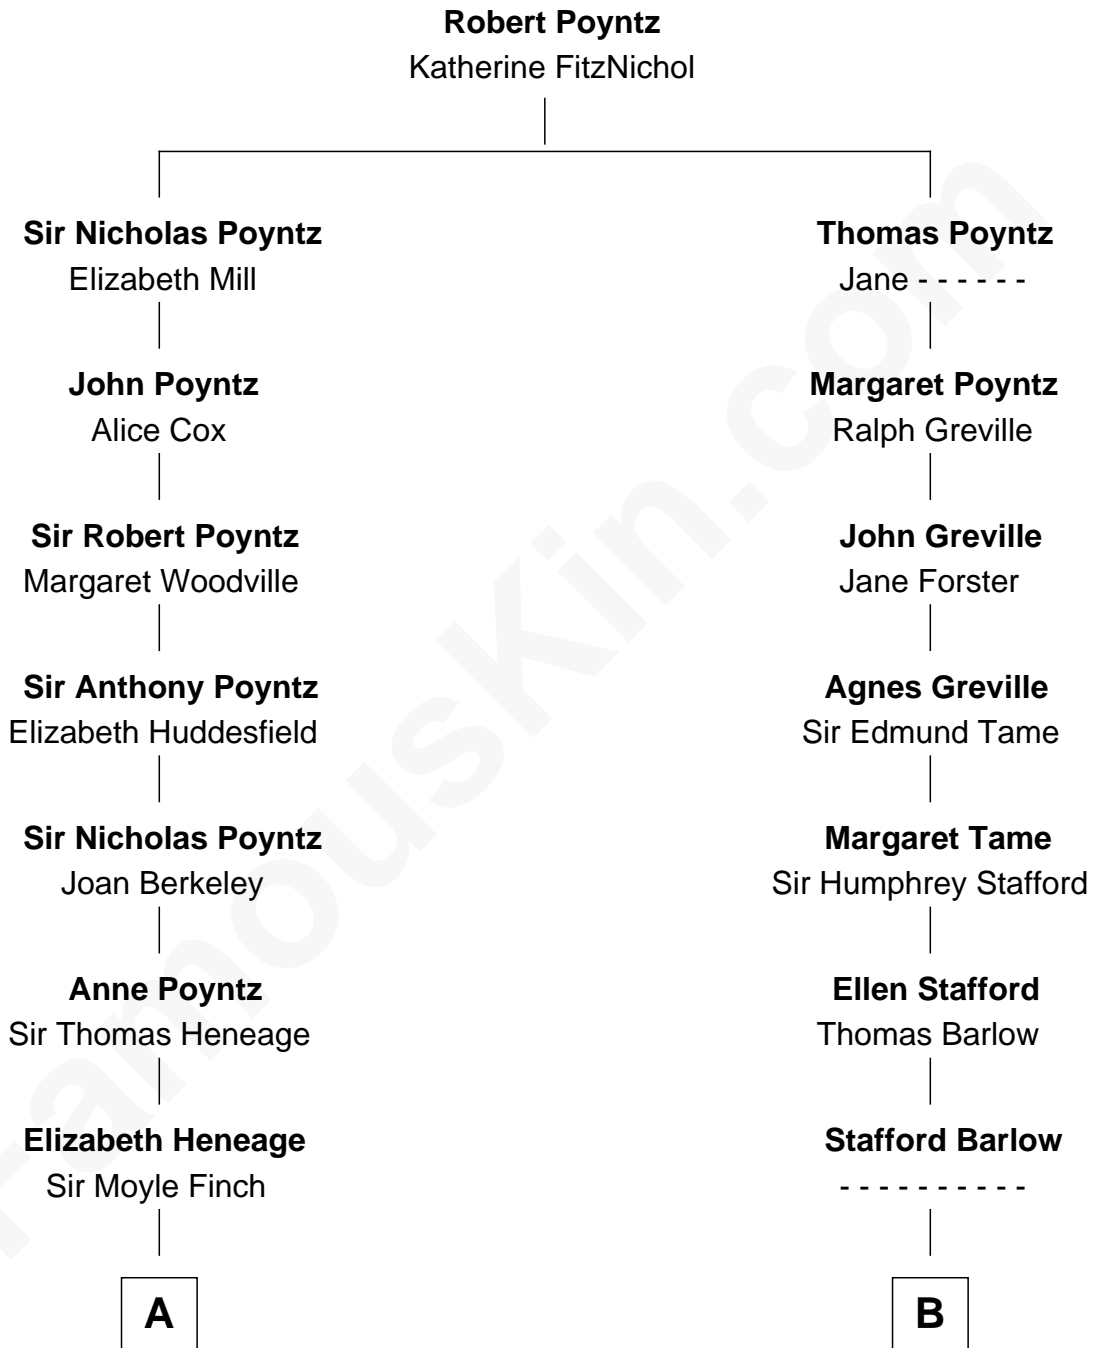

Alice (Lee) Roosevelt

First Wife of President Theodore Roosevelt