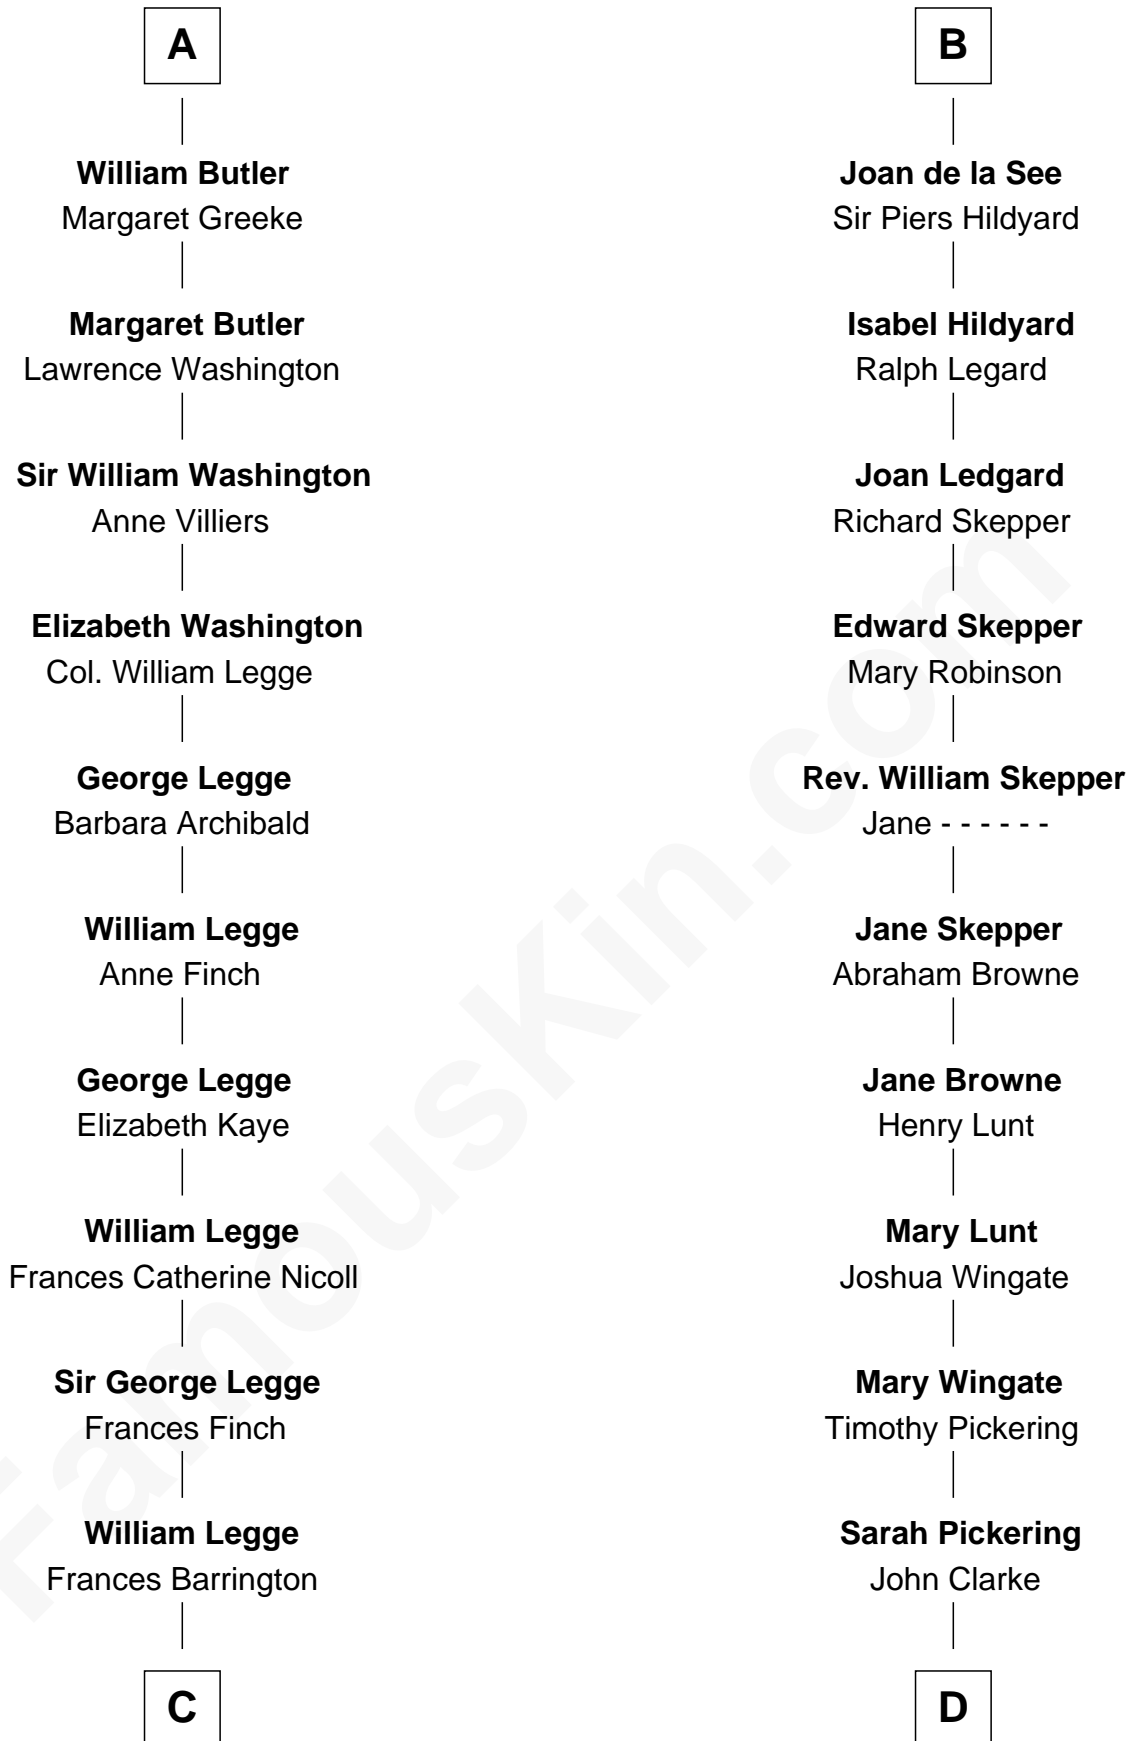

# FamousKin.com Relationship Chart of

**Kit Harington**

TV Actor - "Game of Thrones"

21st cousin of

**Alice (Lee) Roosevelt**

First Wife of President Theodore Roosevelt

**C**

**Edward Henry Legge**  
Cordelia Twysden Molesworth

**Lois Marjorie Legge**  
Ernest Wriothesley Denny

**Lavender Cecilia Denny**  
John Charles Dundas Harington

**Sir David Richard Harington**  
Deborah Jane Catesby

**Kit Harington**  
*TV Actor - "Game of Thrones"*

**D**

**Nancy Clarke**  
Francis Cabot

**Mary Ann Cabot**  
Nathaniel Cabot Lee

**John Clarke Lee**  
Harriet Paine Rose

**George Cabot Lee**  
Caroline Watts Haskell

**Alice (Lee) Roosevelt**  
*Wife of President Theodore Roosevelt*