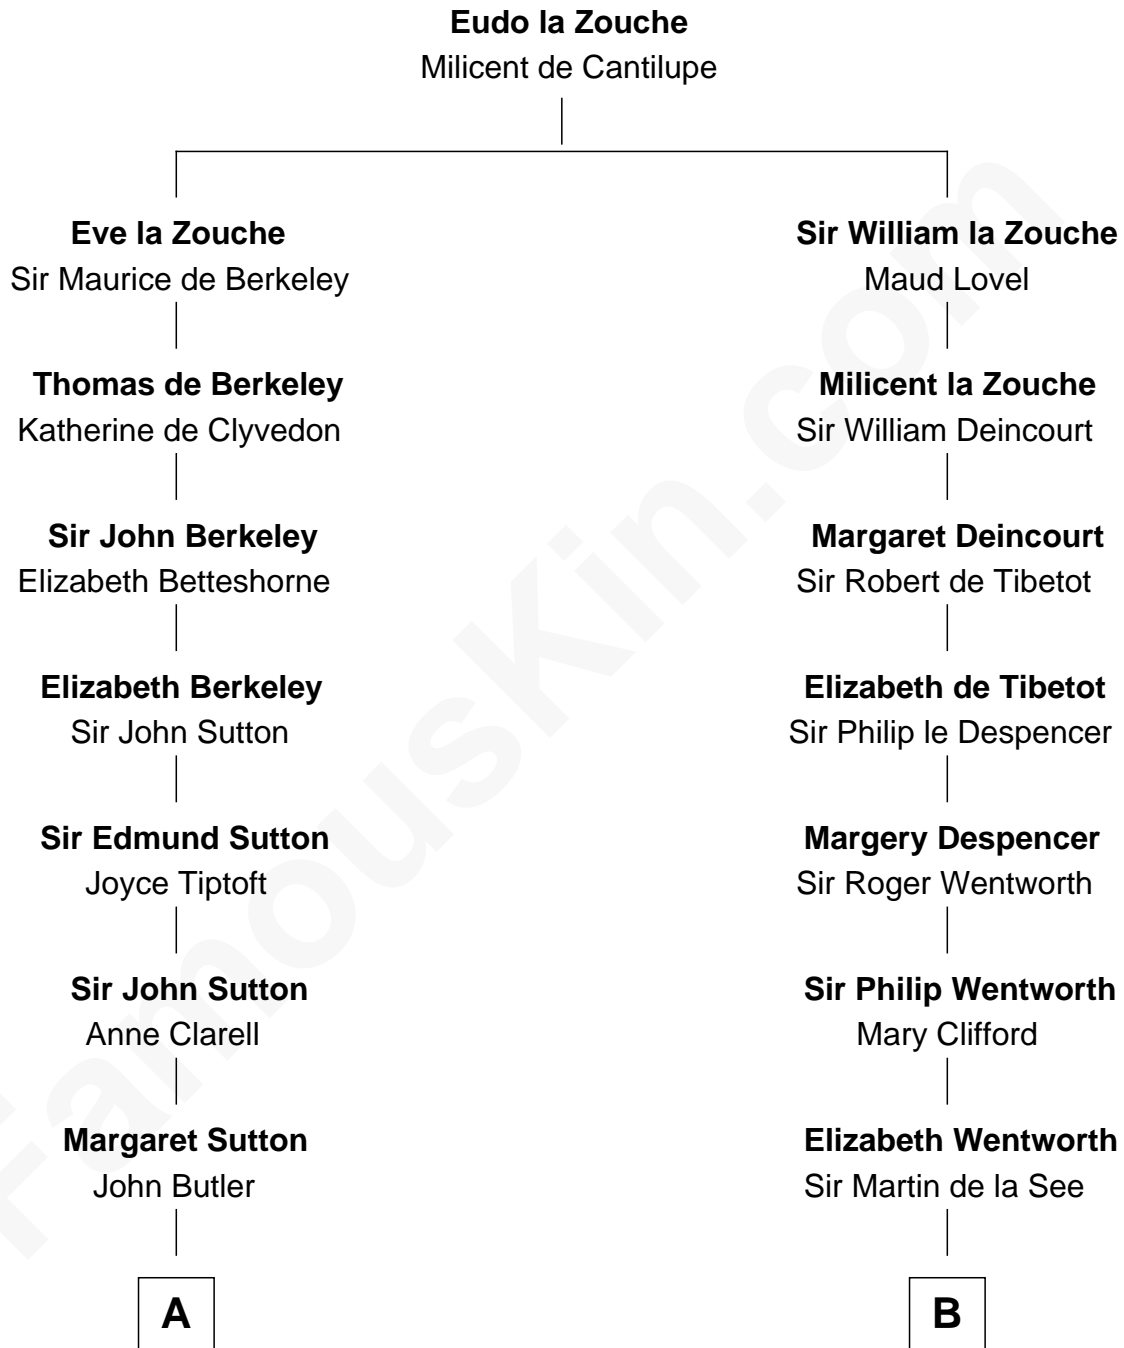

# FamousKin.com Relationship Chart of

**Kit Harington**

TV Actor - "Game of Thrones"

21st cousin of

**Alice (Lee) Roosevelt**

First Wife of President Theodore Roosevelt

**C**

**Edward Henry Legge**  
Cordelia Twysden Molesworth

**Lois Marjorie Legge**  
Ernest Wriothesley Denny

**Lavender Cecilia Denny**  
John Charles Dundas Harington

**Sir David Richard Harington**  
Deborah Jane Catesby

**Kit Harington**  
*TV Actor - "Game of Thrones"*