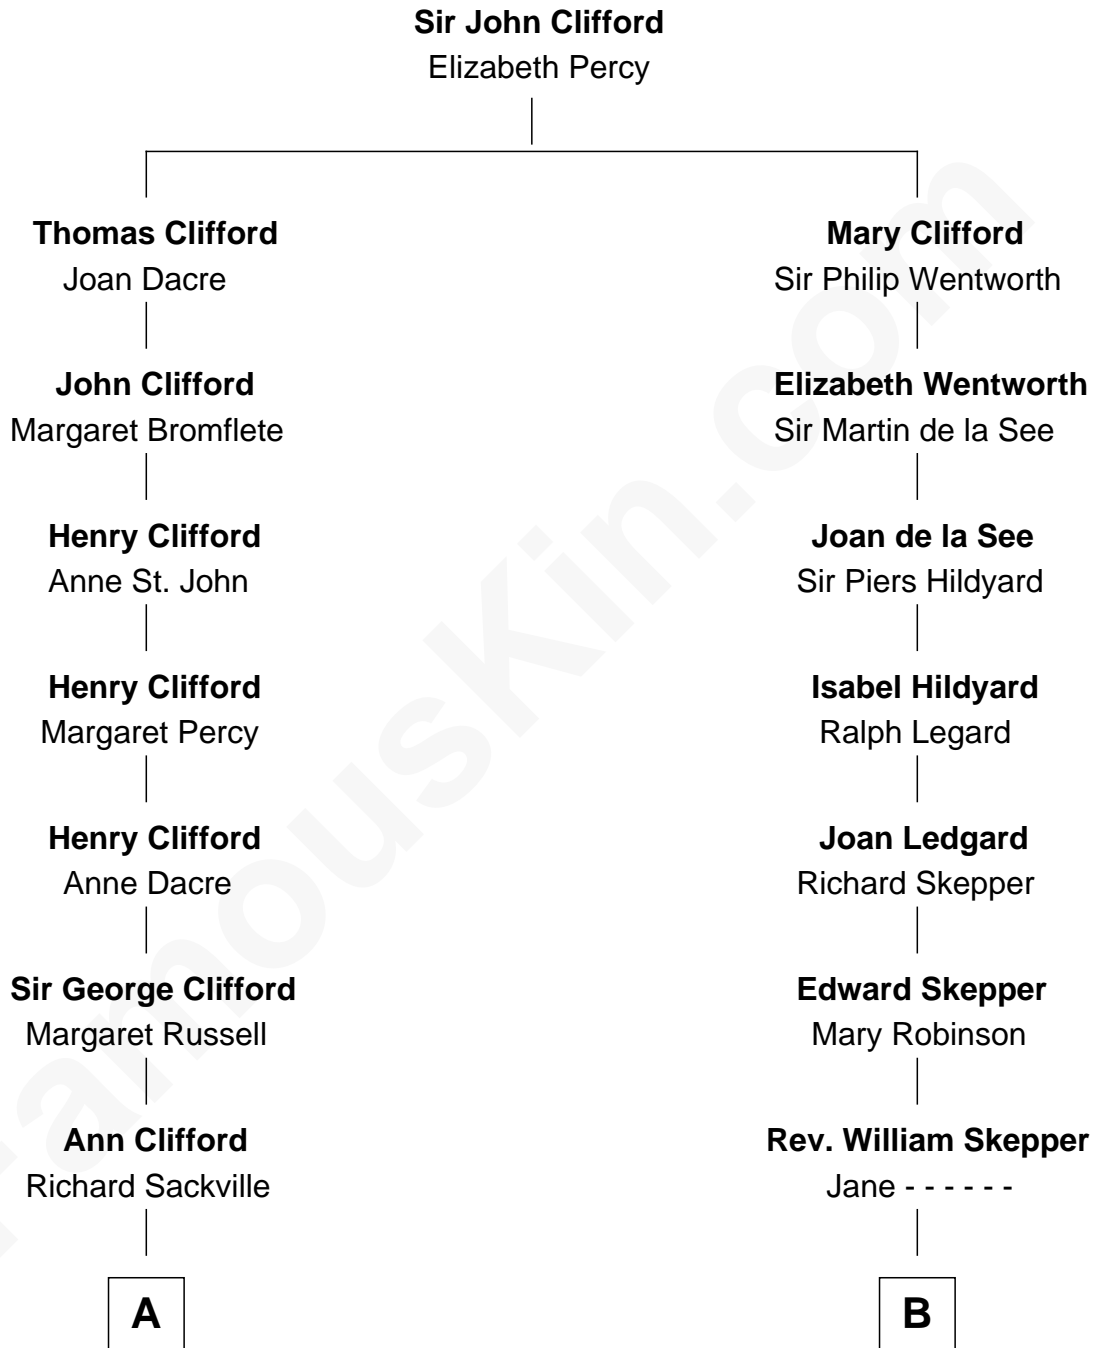

FamousKin.com

Relationship Chart of

Kit Harington

TV Actor - "Game of Thrones"

16th cousin 2 times removed of

Alice (Lee) Roosevelt

First Wife of President Theodore Roosevelt

|
Sir David Richard Harington

Deborah Jane Catesby

|
Kit Harington

TV Actor - "Game of Thrones"

FamousKin.com