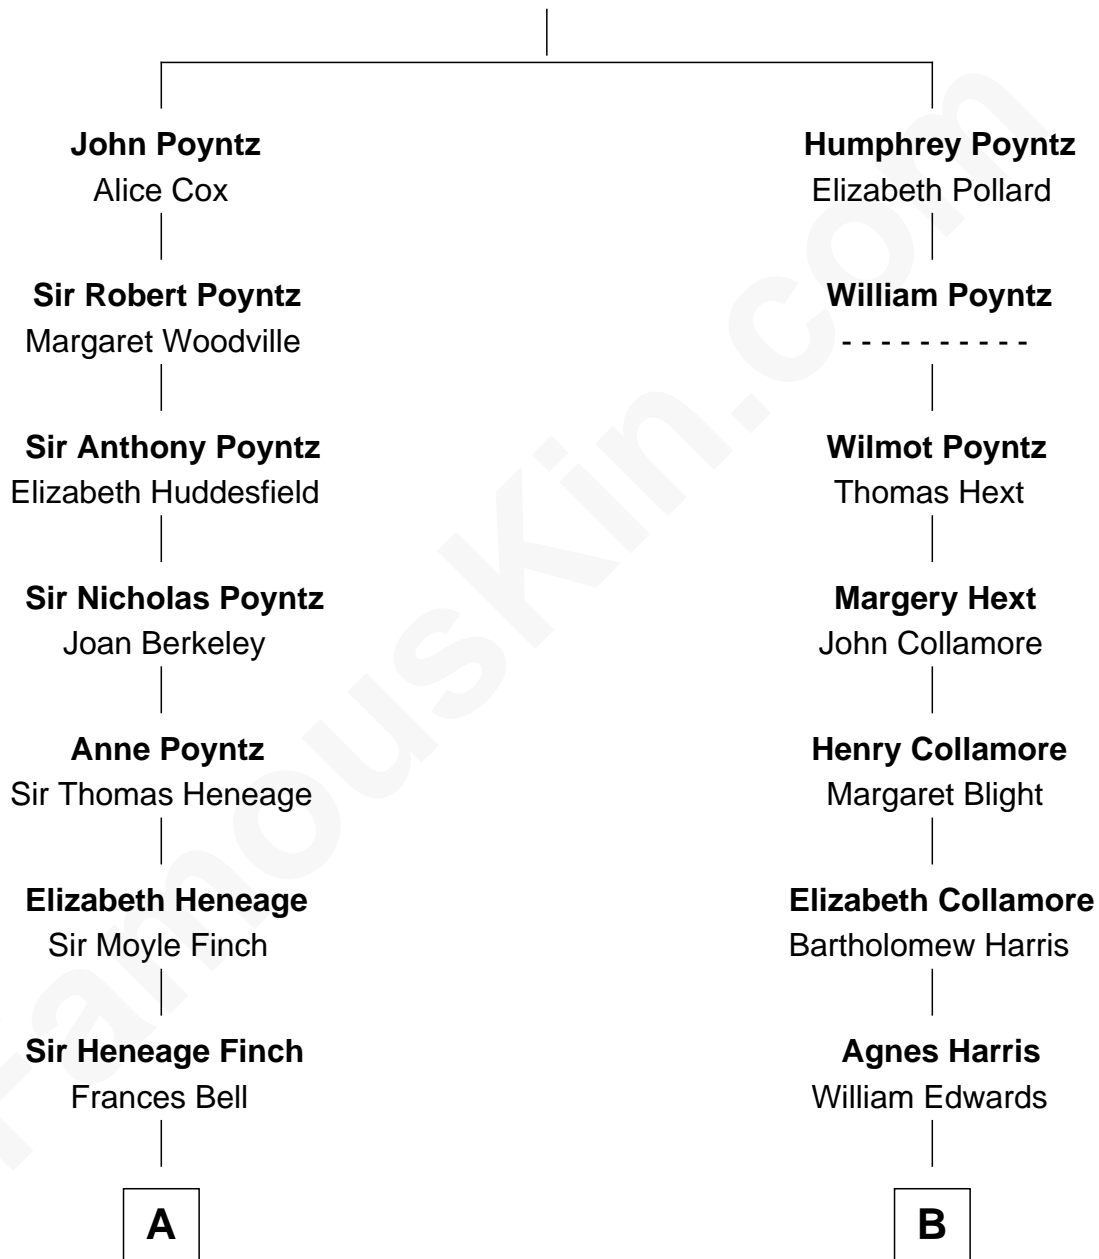

FamousKin.com

Relationship Chart of

Kit Harington

TV Actor - "Game of Thrones"

14th cousin 3 times removed of

Edith (Carow) Roosevelt

First Lady of President Theodore Roosevelt

Sir Nicholas Poyntz

Elizabeth Mill

Kit Harington photo by [Gage Skidmore](#) (CC BY-SA 2.0)