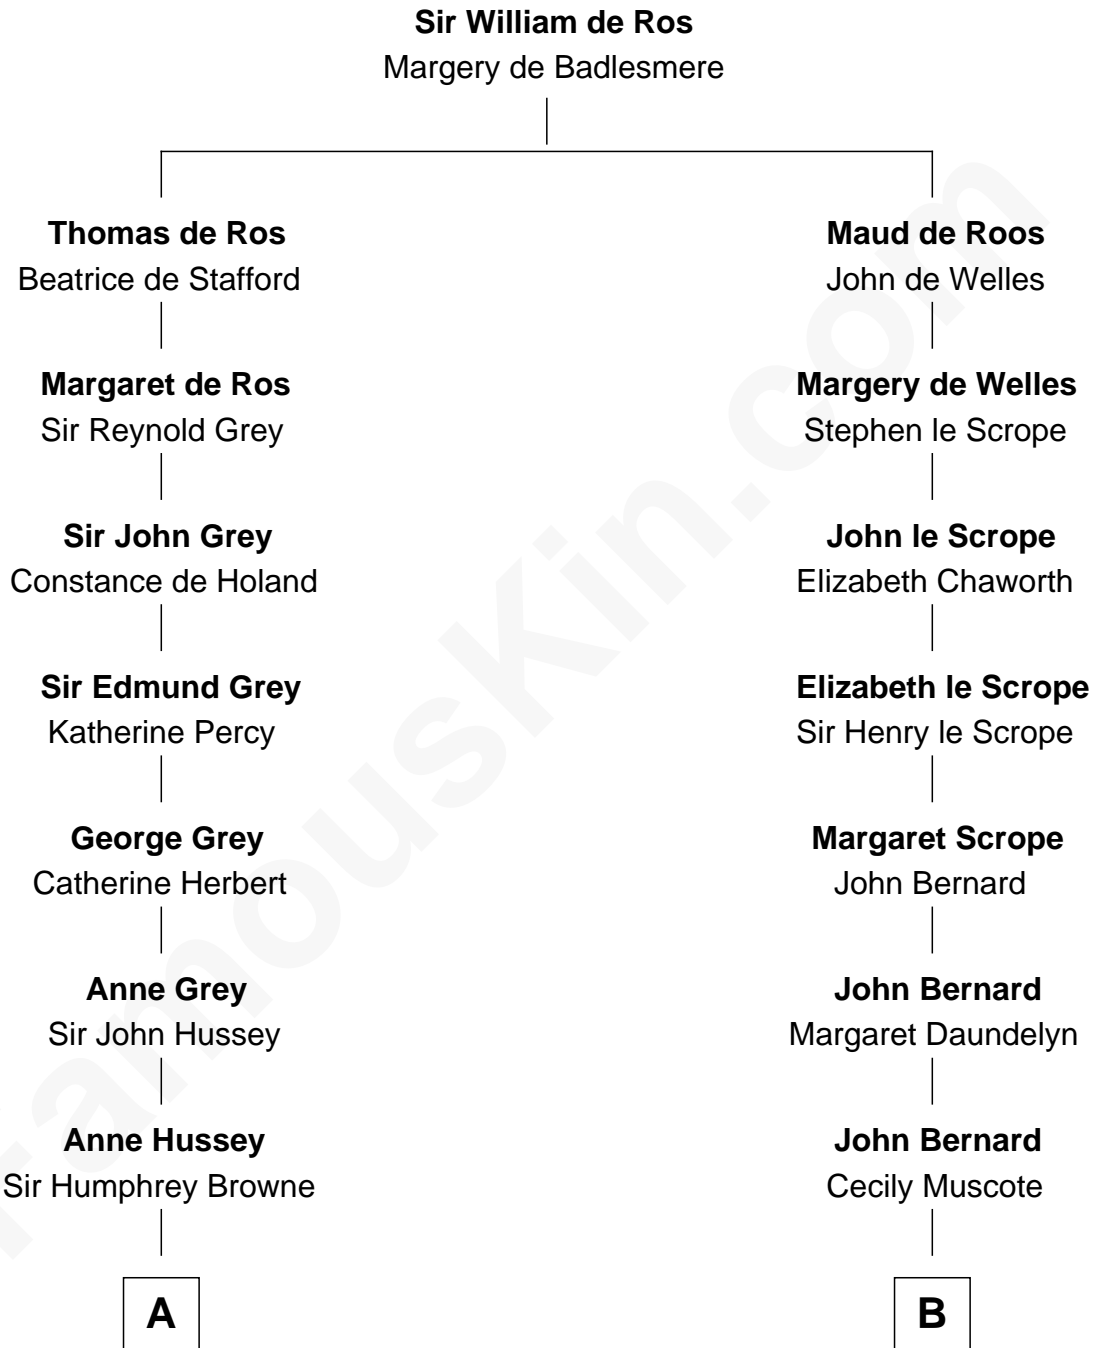

## Relationship Chart of

### Kit Harington

TV Actor - "Game of Thrones"

13th cousin 7 times removed of

**James Madison**

4th U.S. President

**C**

—  
**Lois Marjorie Legge**  
Ernest Wriothesley Denny

—  
**Lavender Cecilia Denny**  
John Charles Dundas Harington