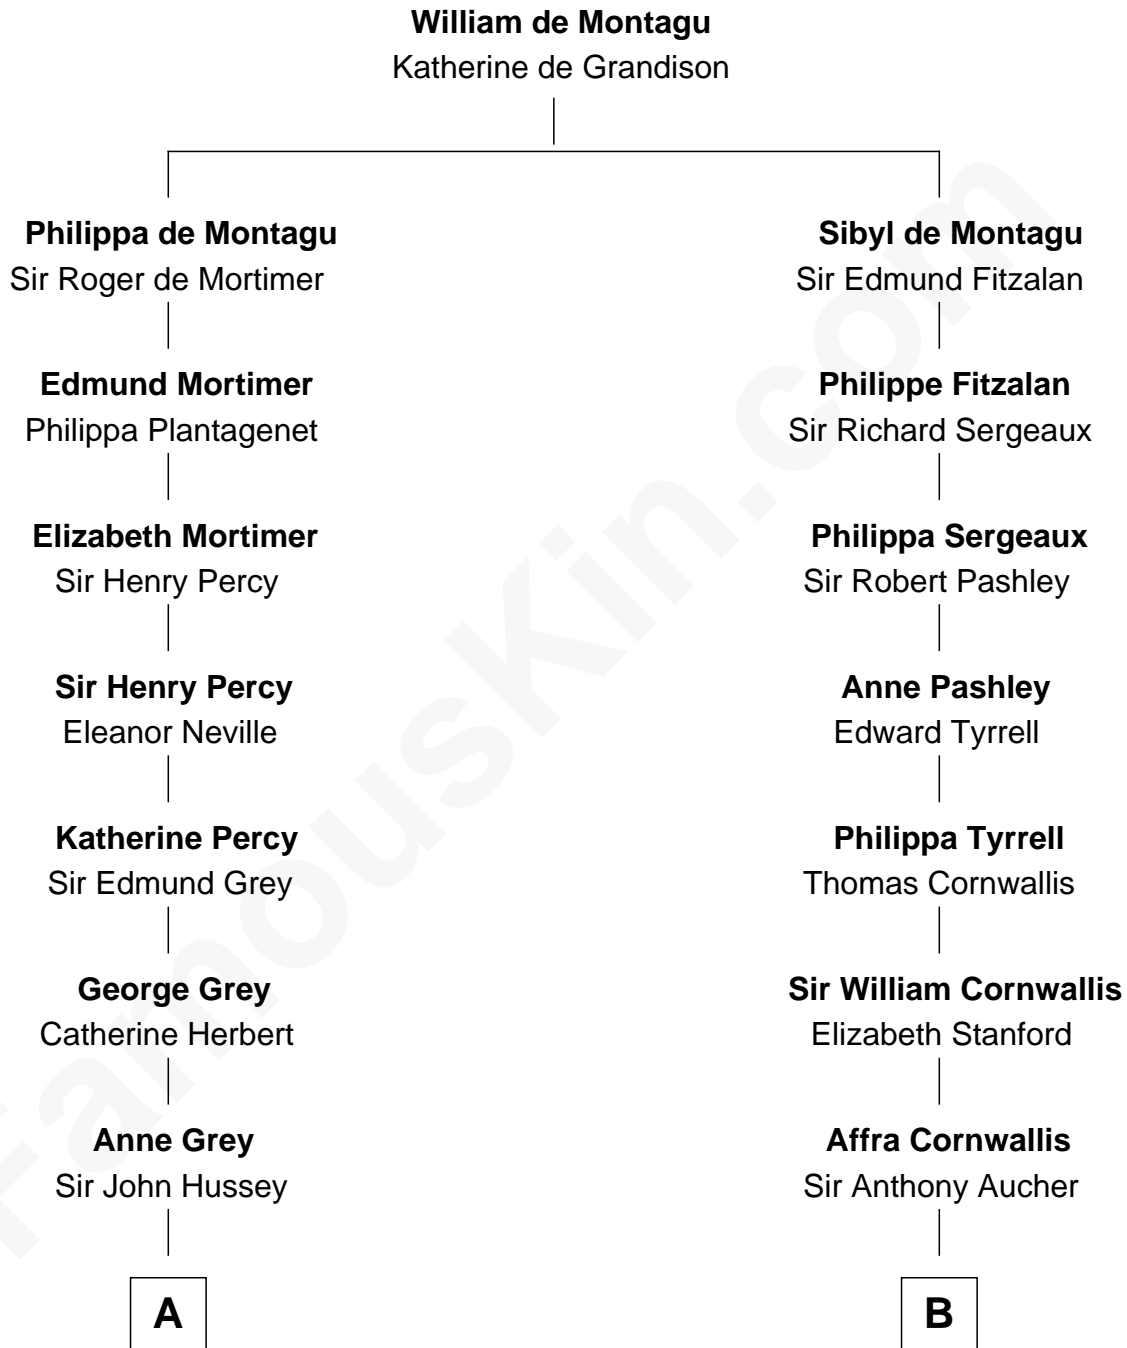

FamousKin.com

Relationship Chart of

Kit Harington

TV Actor - "Game of Thrones"

15th cousin 6 times removed of

James Madison

4th U.S. President

C

Edward Henry Legge
Cordelia Twysden Molesworth

Lois Marjorie Legge
Ernest Wriothesley Denny

Lavender Cecilia Denny
John Charles Dundas Harington

Sir David Richard Harington
Deborah Jane Catesby

Kit Harington
TV Actor - "Game of Thrones"