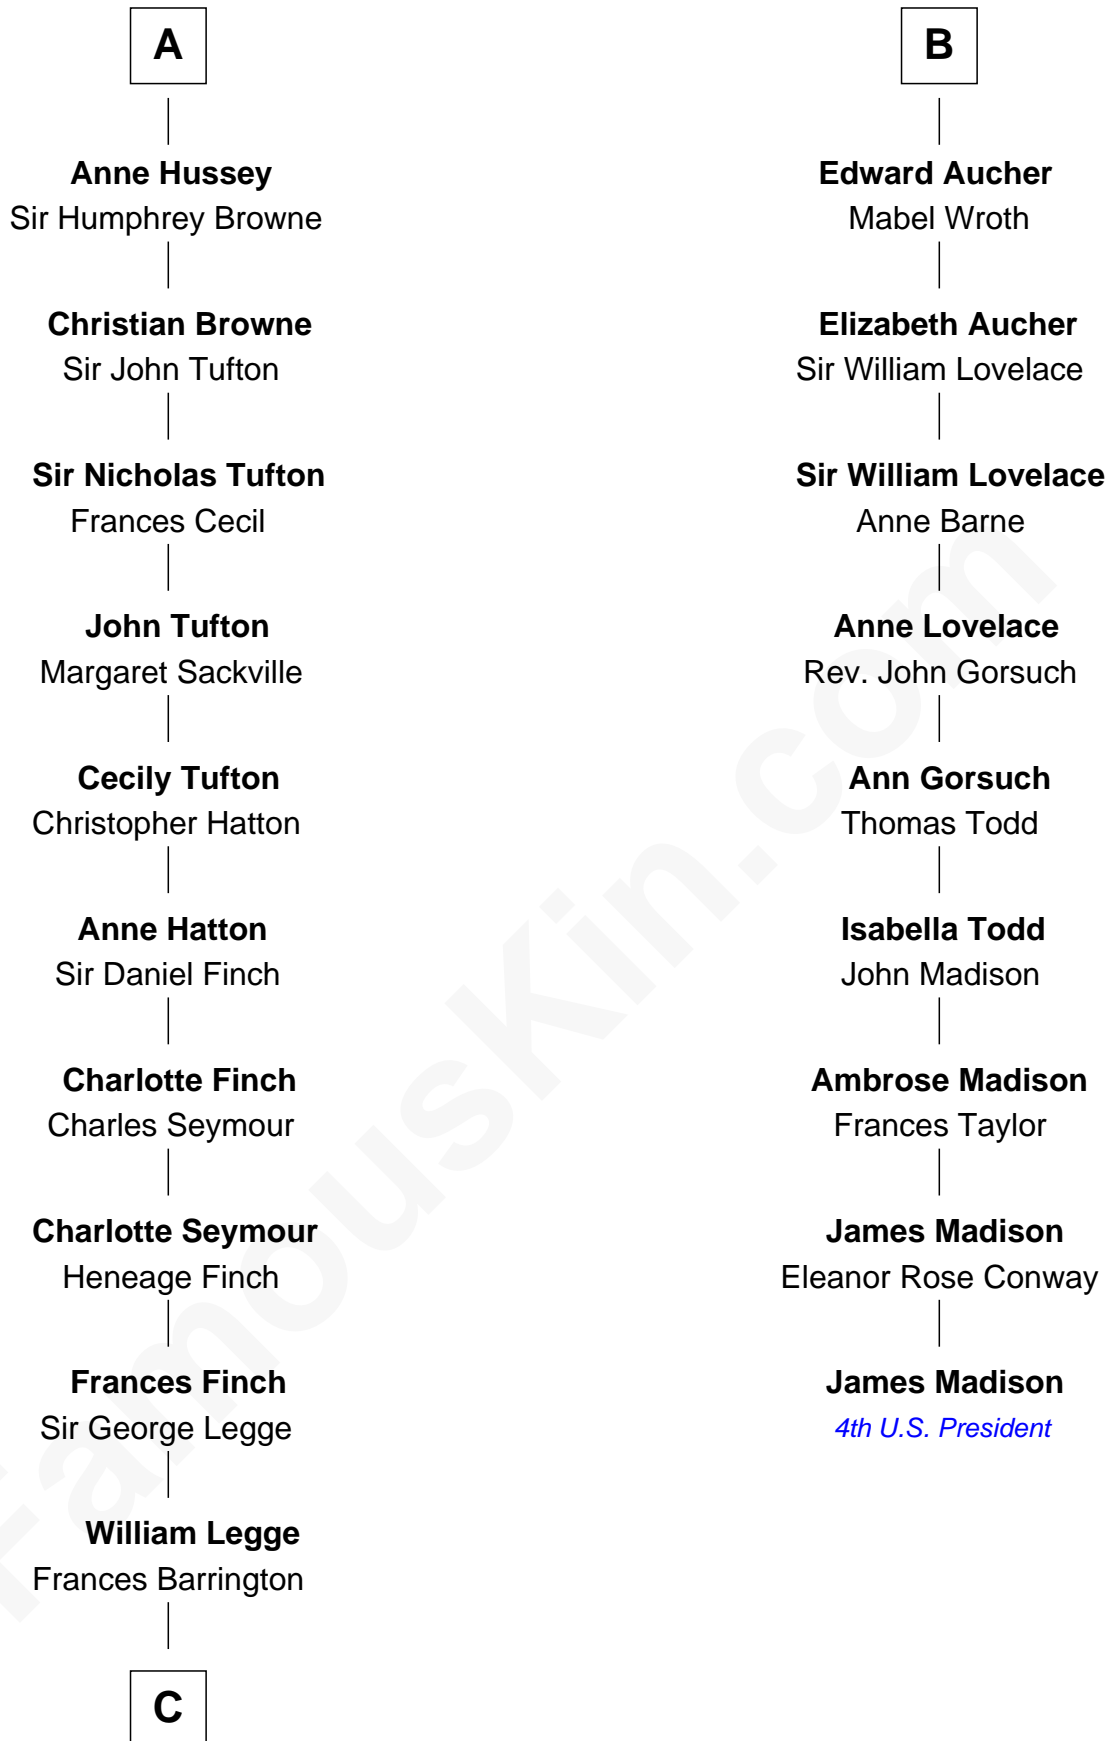

FamousKin.com

Relationship Chart of

Kit Harington

TV Actor - "Game of Thrones"

15th cousin 6 times removed of

James Madison

4th U.S. President

C

Edward Henry Legge
Cordelia Twysden Molesworth

Lois Marjorie Legge
Ernest Wriothesley Denny

Lavender Cecilia Denny
John Charles Dundas Harington

Sir David Richard Harington
Deborah Jane Catesby

Kit Harington
TV Actor - "Game of Thrones"