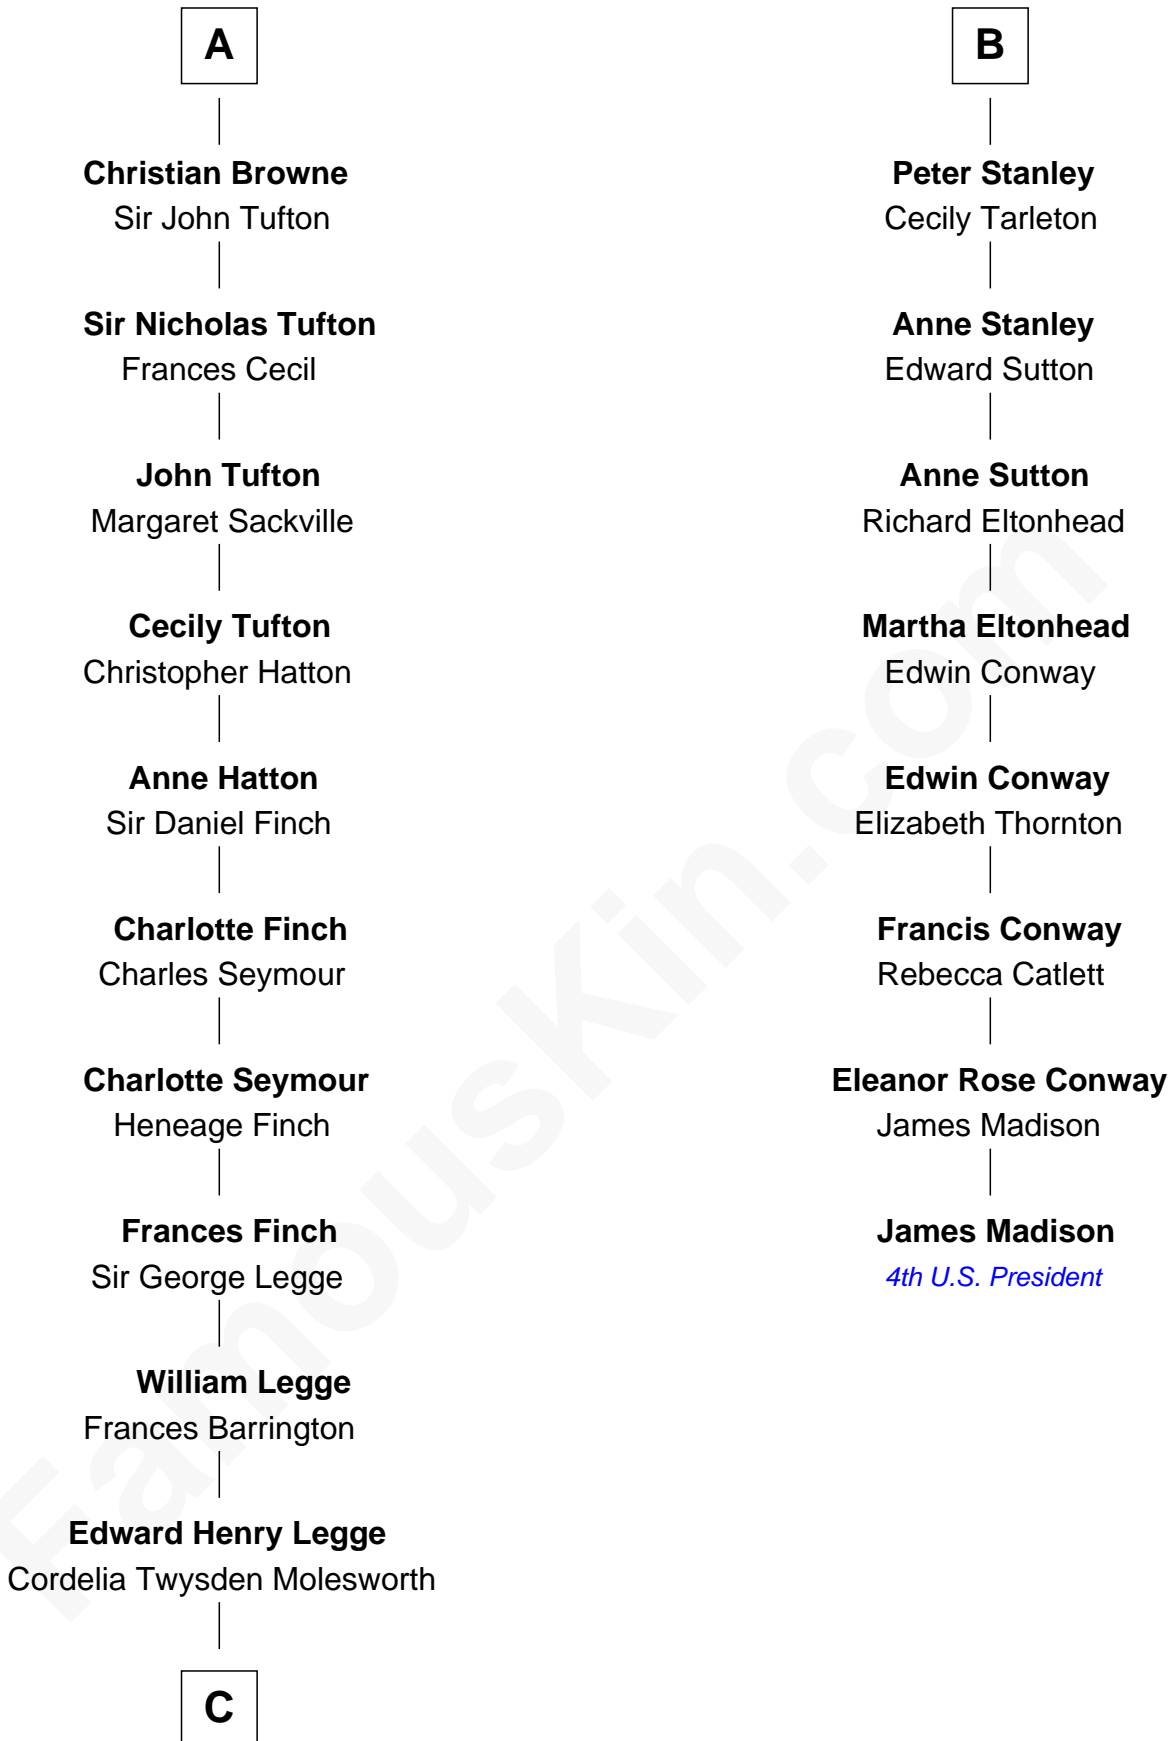

FamousKin.com

Relationship Chart of

Kit Harington

TV Actor - "Game of Thrones"

14th cousin 6 times removed of

James Madison

4th U.S. President

Sir Robert de Holland

Maude la Zouche

C

—
Lois Marjorie Legge
Ernest Wriothesley Denny

—
Lavender Cecilia Denny
John Charles Dundas Harington

—
Sir David Richard Harington
Deborah Jane Catesby

—
Kit Harington
TV Actor - "Game of Thrones"