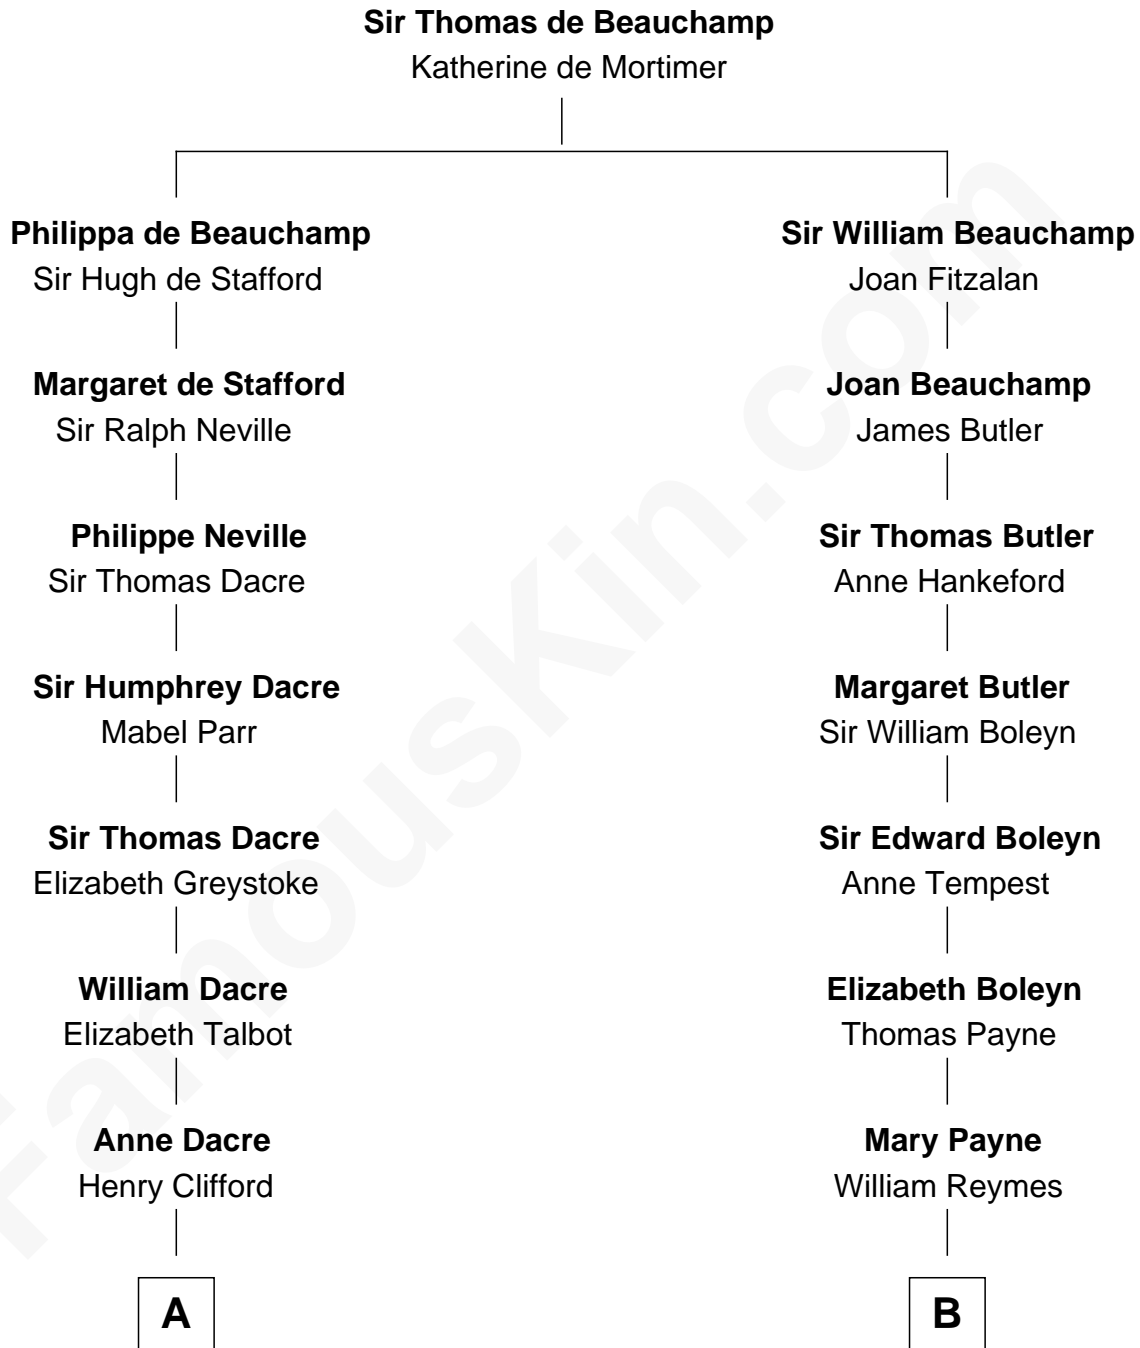

# FamousKin.com Relationship Chart of

**Kit Harington**

TV Actor - "Game of Thrones"

19th cousin 1 time removed of

**Bill Weld**

68th Governor of Massachusetts

**C**

**Lois Marjorie Legge**  
Ernest Wriothesley Denny

**Lavender Cecilia Denny**  
John Charles Dundas Harington

**Sir David Richard Harington**  
Deborah Jane Catesby

**Kit Harington**  
*TV Actor - "Game of Thrones"*

**D**

**Cornelia DuBois Floyd**  
John Treadwell Nichols

**Mary Blake Nichols**  
David Weld

**Bill Weld**  
*68th Governor of Massachusetts*