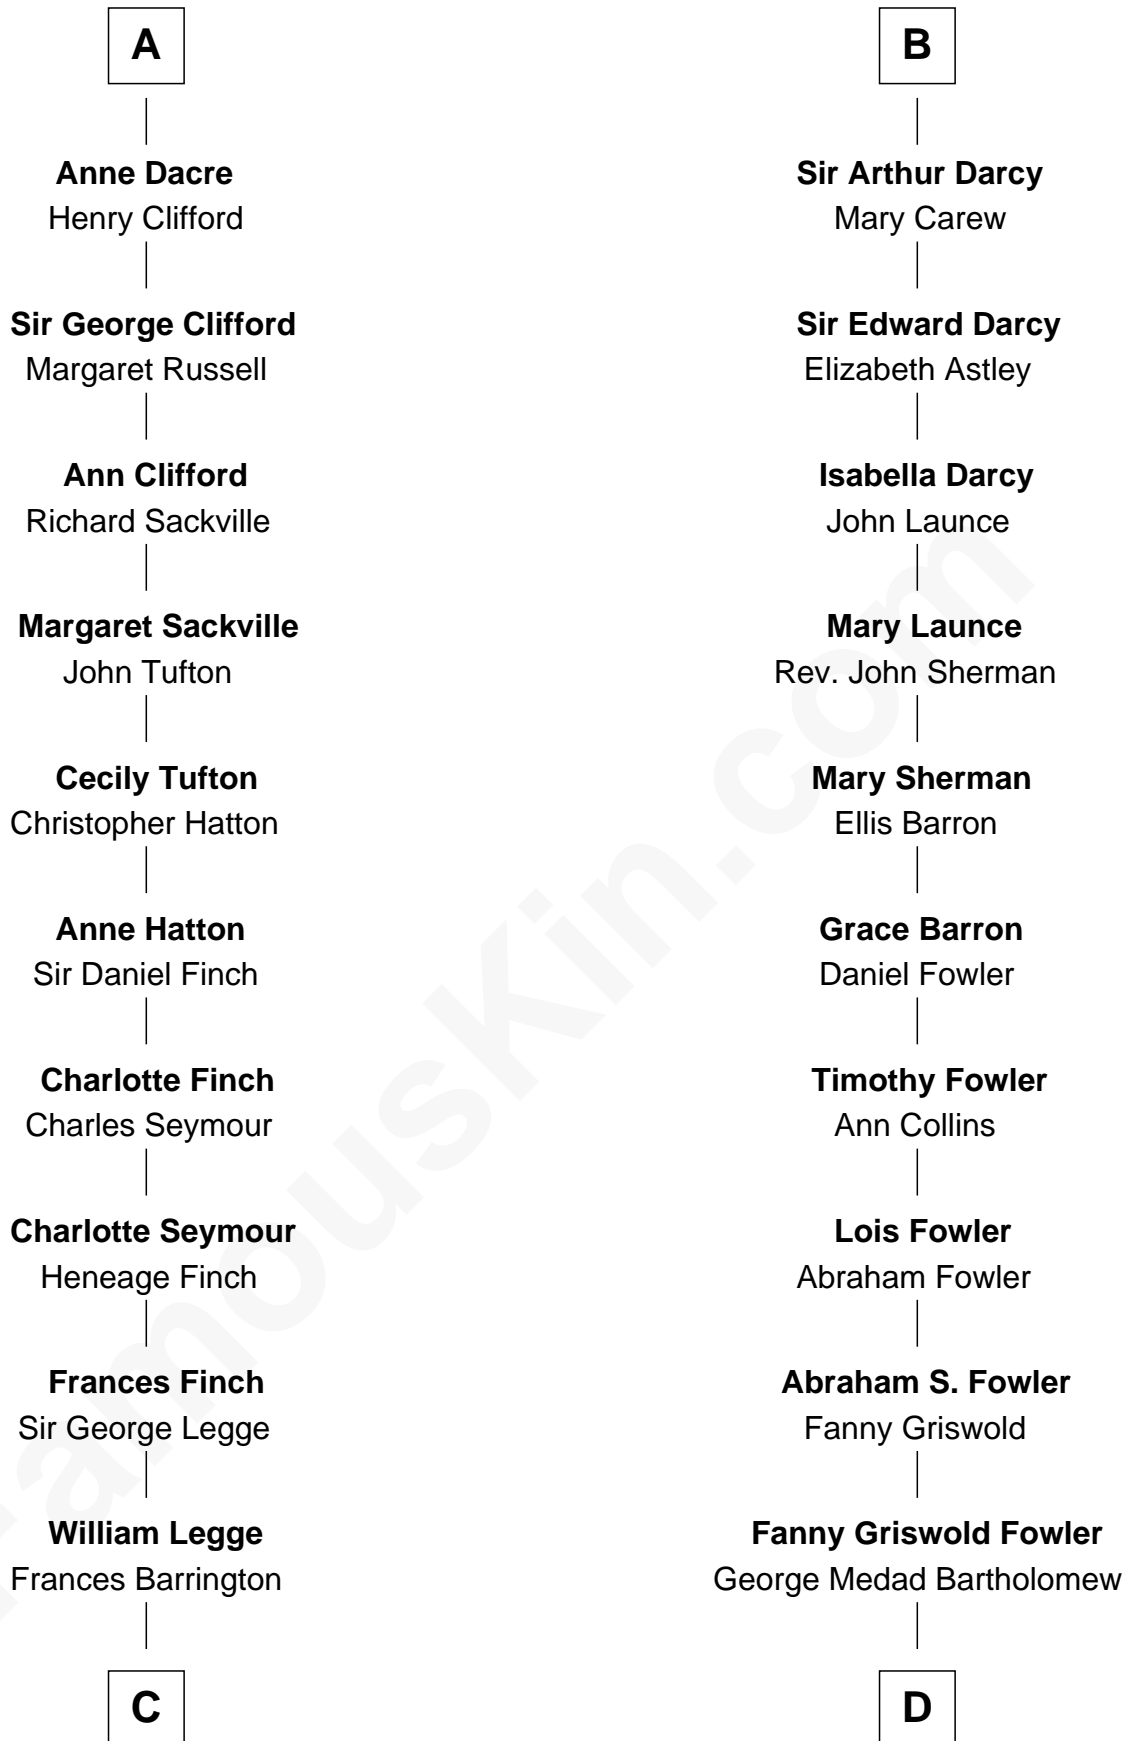

FamousKin.com

Relationship Chart of

Kit Harington

TV Actor - "Game of Thrones"

20th cousin 1 time removed of

Bill Weld

68th Governor of Massachusetts

C

Edward Henry Legge
Cordelia Twysden Molesworth

Lois Marjorie Legge
Ernest Wriothesley Denny

Lavender Cecilia Denny
John Charles Dundas Harington

Sir David Richard Harington
Deborah Jane Catesby

Kit Harington
TV Actor - "Game of Thrones"