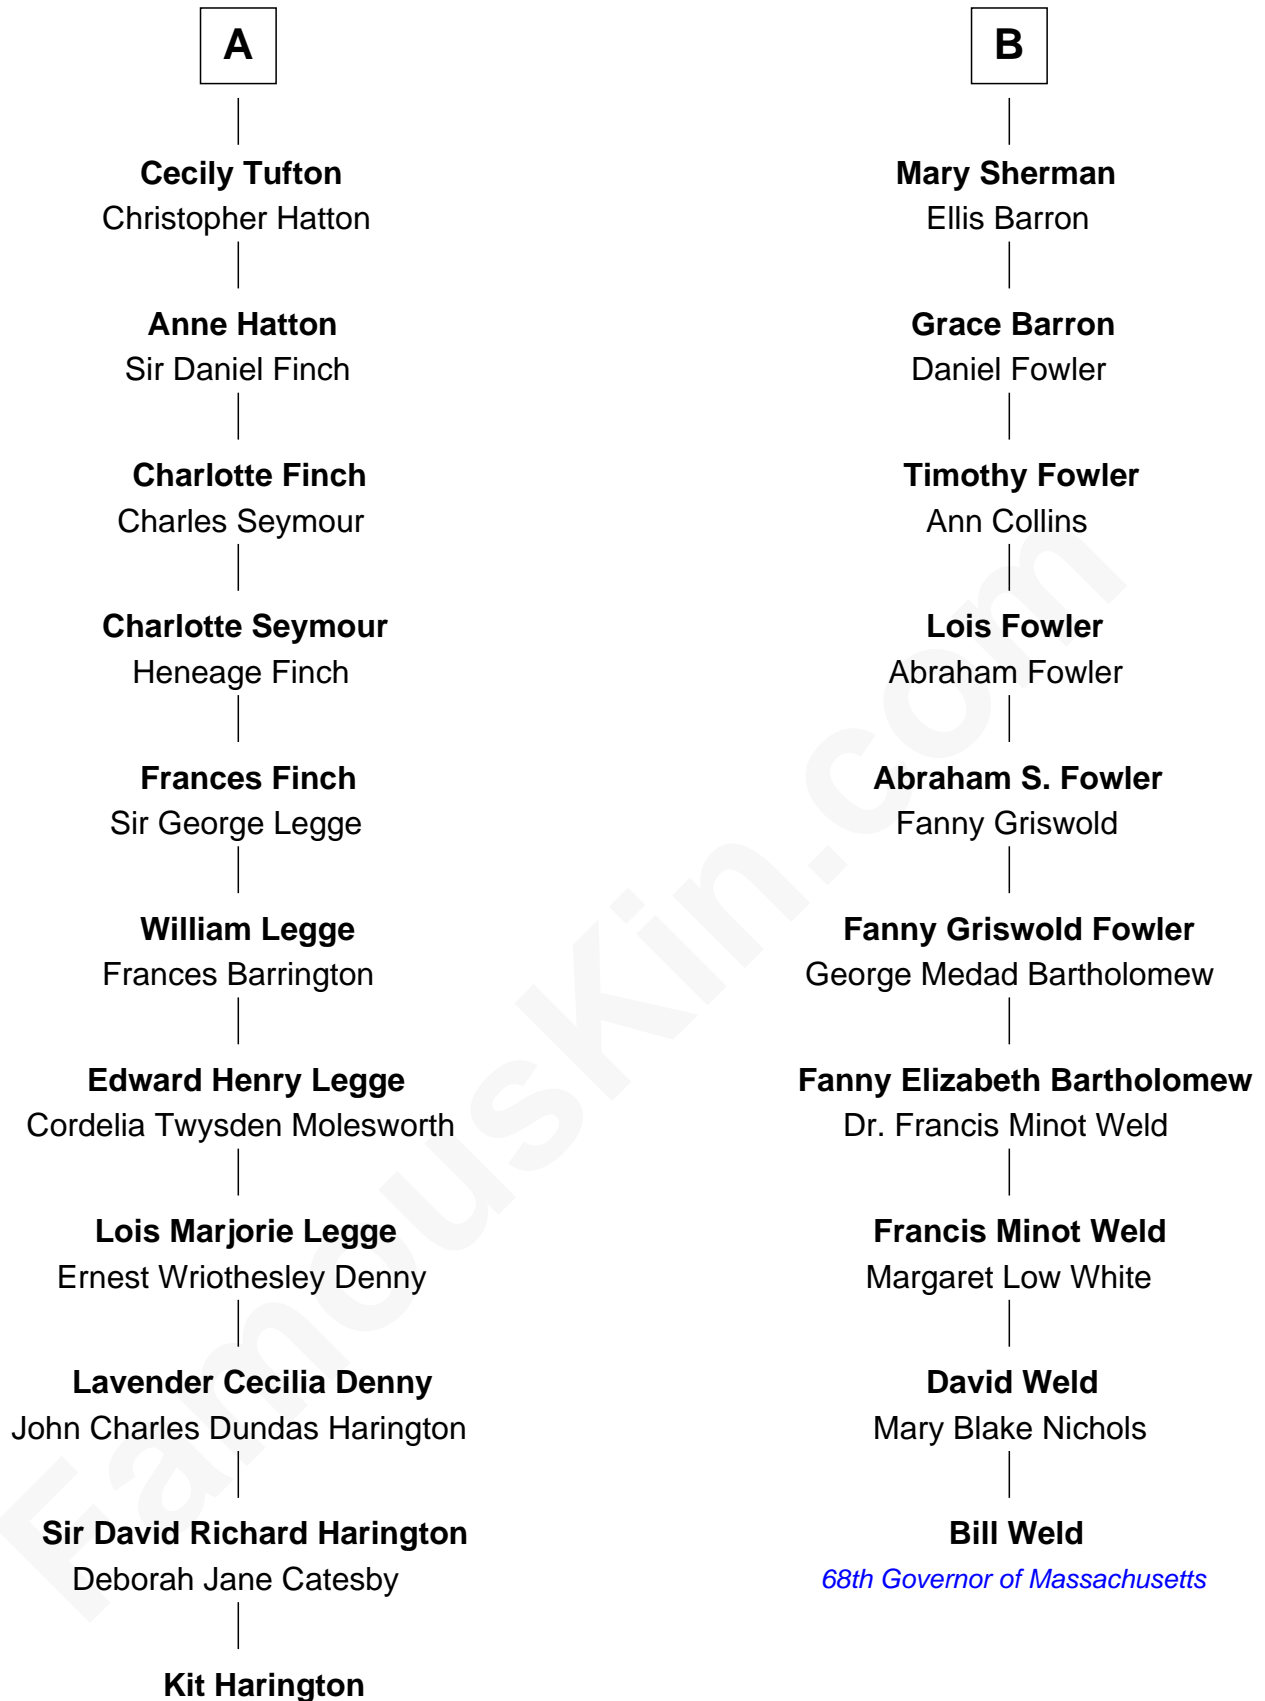

FamousKin.com

Relationship Chart of

Kit Harington

TV Actor - "Game of Thrones"

16th cousin 1 time removed of

Bill Weld

68th Governor of Massachusetts

Sir John Bouchier

Margaret Berners

TV Actor - "Game of Thrones"

Kit Harington photo by [Gage Skidmore](#) (CC BY-SA 2.0)

Bill Weld photo by [Marc Nozell](#) (CC BY-SA 2.0)