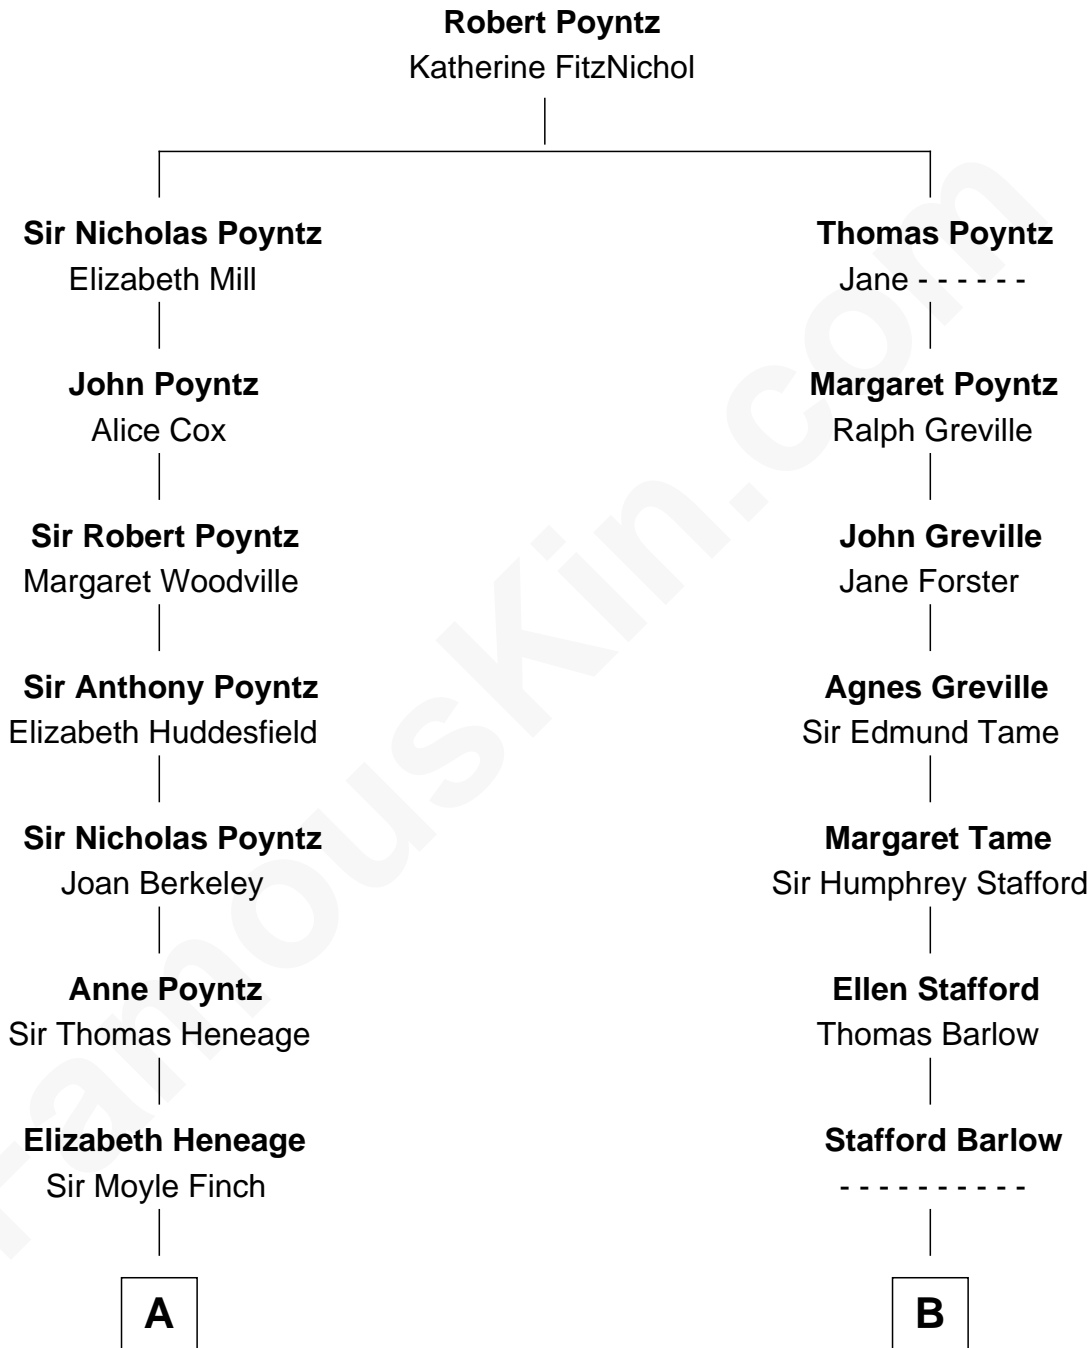

FamousKin.com

Relationship Chart of

Kit Harington

TV Actor - "Game of Thrones"

18th cousin 1 time removed of

Bill Weld

68th Governor of Massachusetts