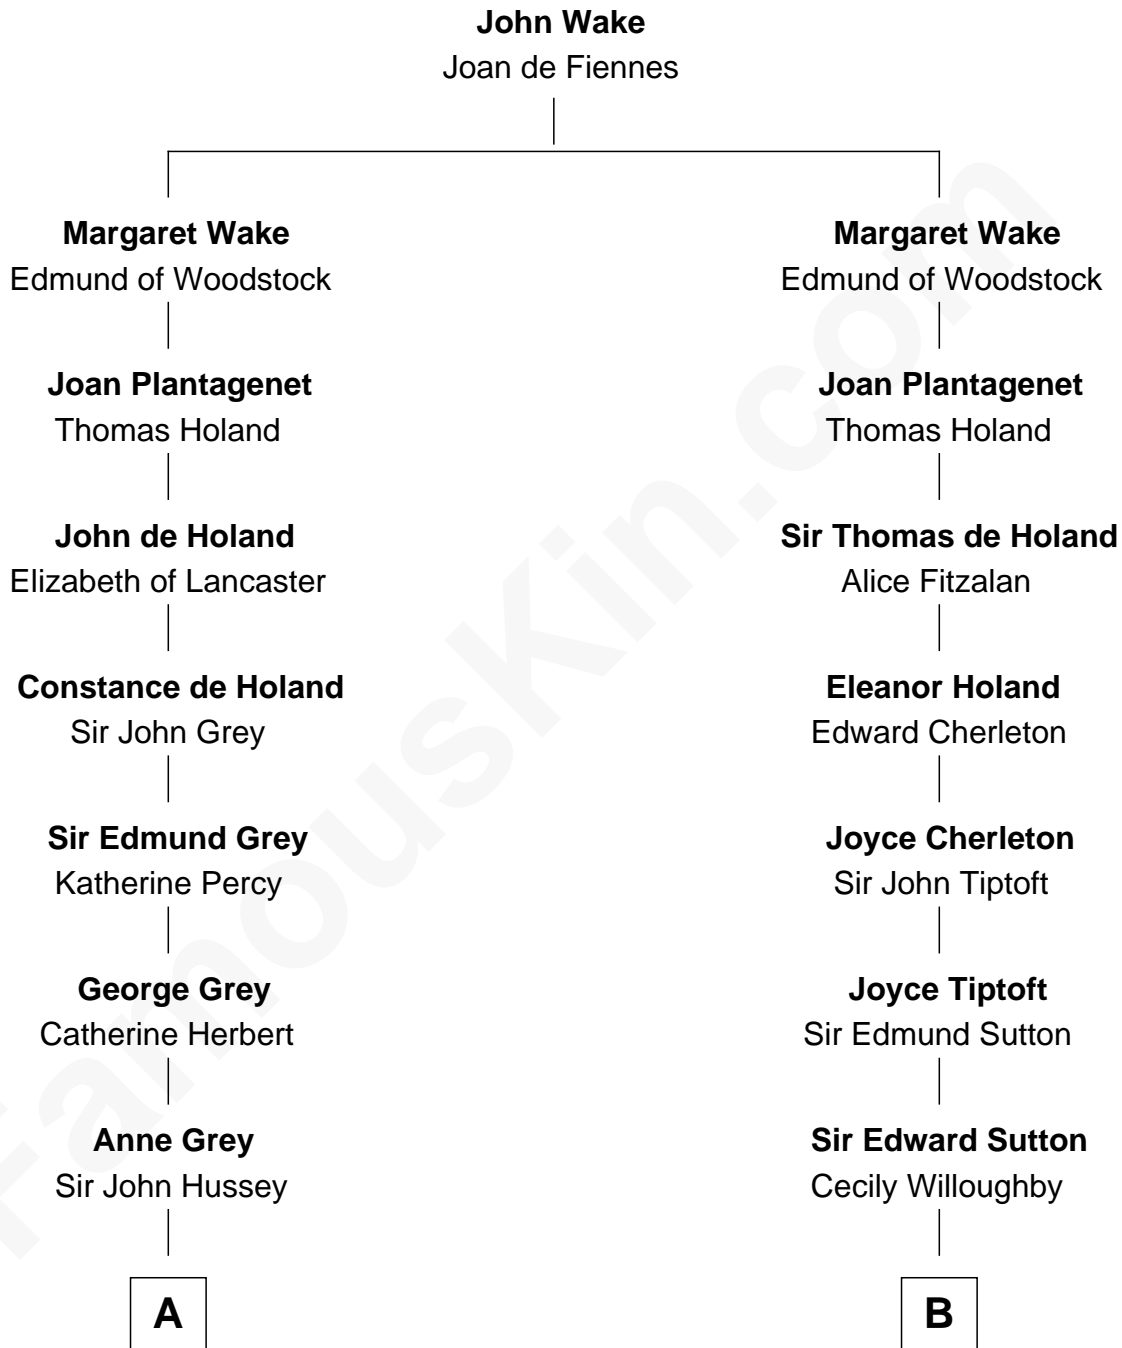

FamousKin.com Relationship Chart of

Kit Harington

TV Actor - "Game of Thrones"

21st cousin of

Bill Weld

68th Governor of Massachusetts

C

Edward Henry Legge
Cordelia Twysden Molesworth

Lois Marjorie Legge
Ernest Wriothesley Denny

Lavender Cecilia Denny
John Charles Dundas Harington

Sir David Richard Harington
Deborah Jane Catesby

Kit Harington
TV Actor - "Game of Thrones"

D

Harriet Low
John Babcock Hillard