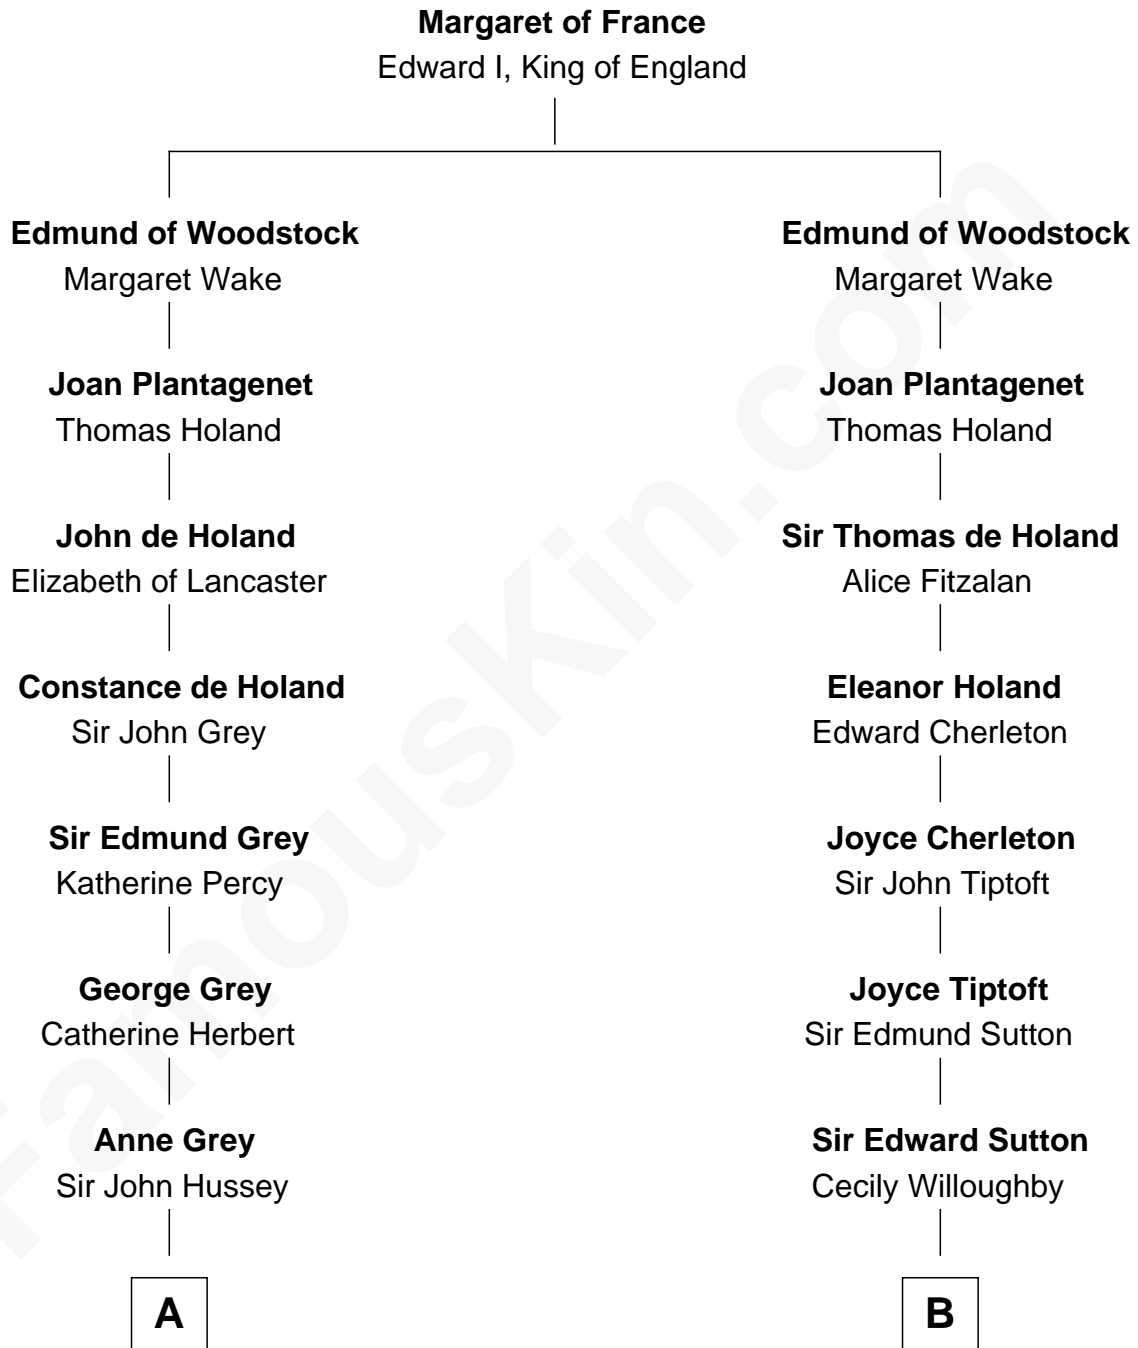

FamousKin.com Relationship Chart of

Kit Harington

TV Actor - "Game of Thrones"

21st cousin of

Bill Weld

68th Governor of Massachusetts

C

Edward Henry Legge
Cordelia Twysden Molesworth

Lois Marjorie Legge
Ernest Wriothesley Denny

Lavender Cecilia Denny
John Charles Dundas Harington

Sir David Richard Harington
Deborah Jane Catesby

Kit Harington
TV Actor - "Game of Thrones"

D

Harriet Low
John Babcock Hillard