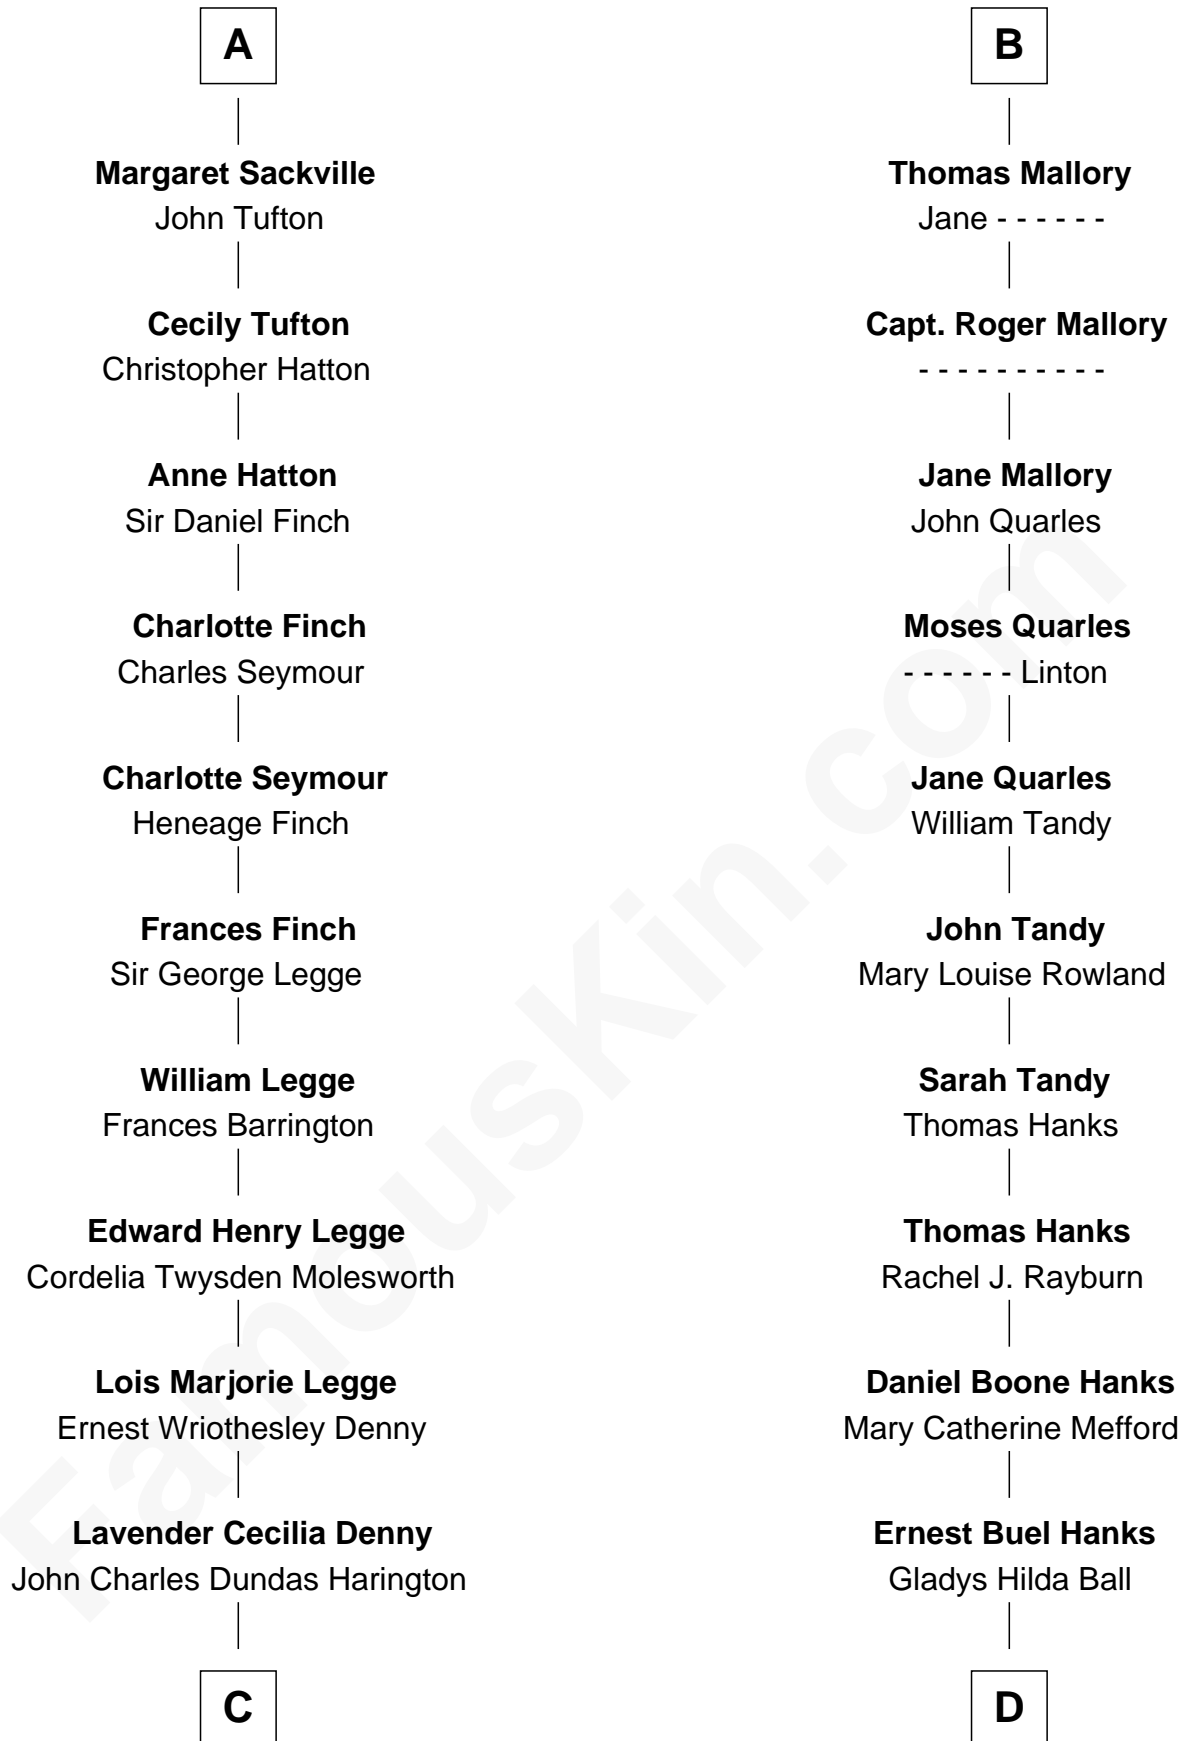

# FamousKin.com Relationship Chart of

**Kit Harington**

TV Actor - "Game of Thrones"

18th cousin of

**Tom Hanks**

Movie Actor

**Henry FitzHugh**  
Elizabeth Grey

**Eleanor Fitzhugh**  
Sir Henry Bromflete

**Margaret Bromflete**  
John Clifford

**Henry Clifford**  
Anne St. John

**Henry Clifford**  
Margaret Percy

**Henry Clifford**  
Anne Dacre

**Sir George Clifford**  
Margaret Russell

**Ann Clifford**  
Richard Sackville

**A**

**Sir William FitzHugh**  
Margery Willoughby

**Lora FitzHugh**  
Sir John Constable

**Joan Constable**  
Sir William Mallory

**Sir John Mallory**  
Margaret Thwaites

**Sir William Mallory**  
Jane Norton

**Sir William Mallory**  
Ursula Gale

**Thomas Mallory**  
Elizabeth Vaughan

**B**

FamousKin.com