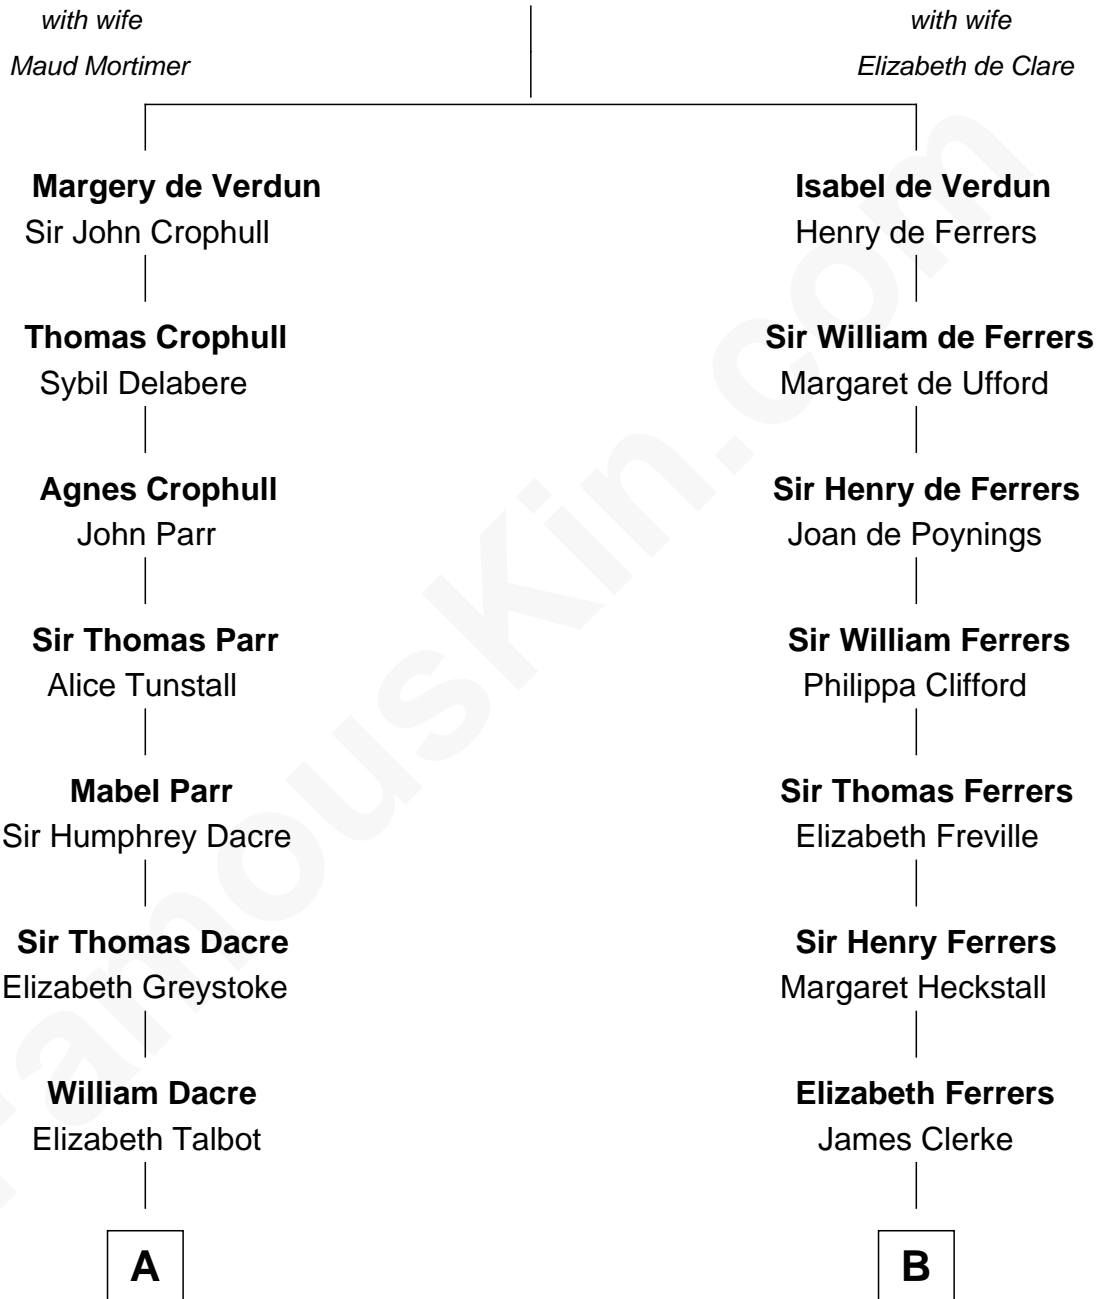

FamousKin.com Relationship Chart of

Kit Harington

TV Actor - "Game of Thrones"

21st cousin of

Tuesday Weld

TV and Movie Actress

Sir Thebaud de Verdun

C

Edward Henry Legge
Cordelia Twysden Molesworth

Lois Marjorie Legge
Ernest Wriothesley Denny

Lavender Cecilia Denny
John Charles Dundas Harington

Sir David Richard Harington
Deborah Jane Catesby

Kit Harington
TV Actor - "Game of Thrones"

D

Alfred Rodman
Anna Lothrop Motley

Eloise Rodman
Stephen Minot Weld

Edward Motley Weld
Sarah Lothrop King

Lothrop Motley Weld
Yosene Balfour Ker

Tuesday Weld
TV and Movie Actress