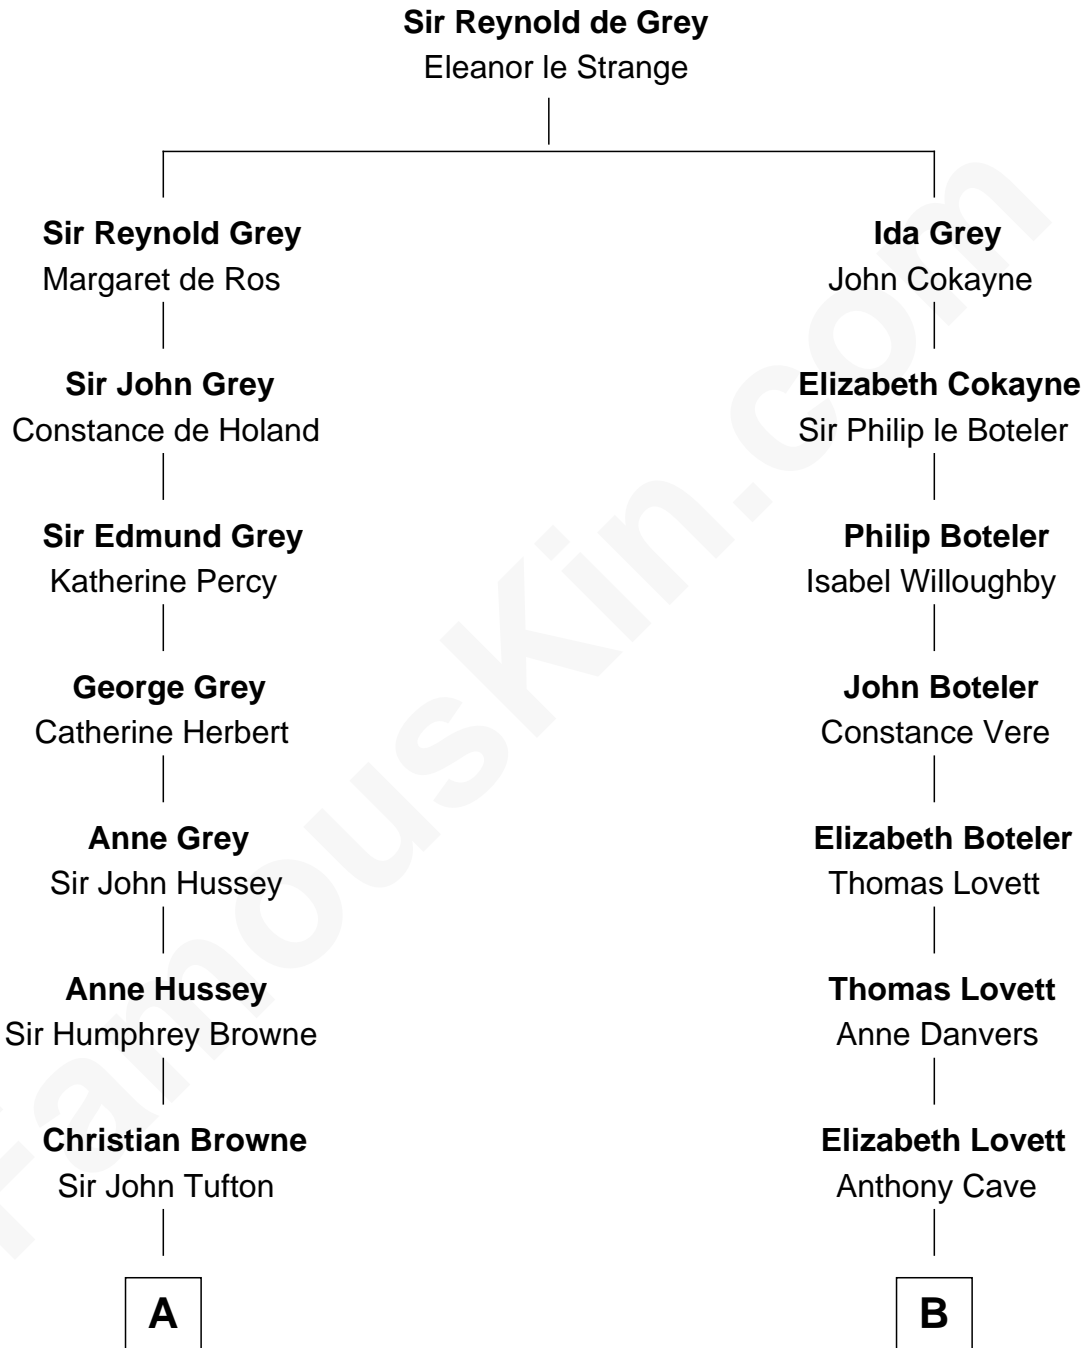

# FamousKin.com Relationship Chart of

**Kit Harington**

TV Actor - "Game of Thrones"

19th cousin 1 time removed of

**Tuesday Weld**

TV and Movie Actress

**C**

**Lavender Cecilia Denny**  
John Charles Dundas Harington

**Sir David Richard Harington**  
Deborah Jane Catesby

**Kit Harington**  
*TV Actor - "Game of Thrones"*

**D**

**Eloise Rodman**  
Stephen Minot Weld

**Edward Motley Weld**  
Sarah Lothrop King

**Lothrop Motley Weld**  
Yosene Balfour Ker

**Tuesday Weld**  
*TV and Movie Actress*