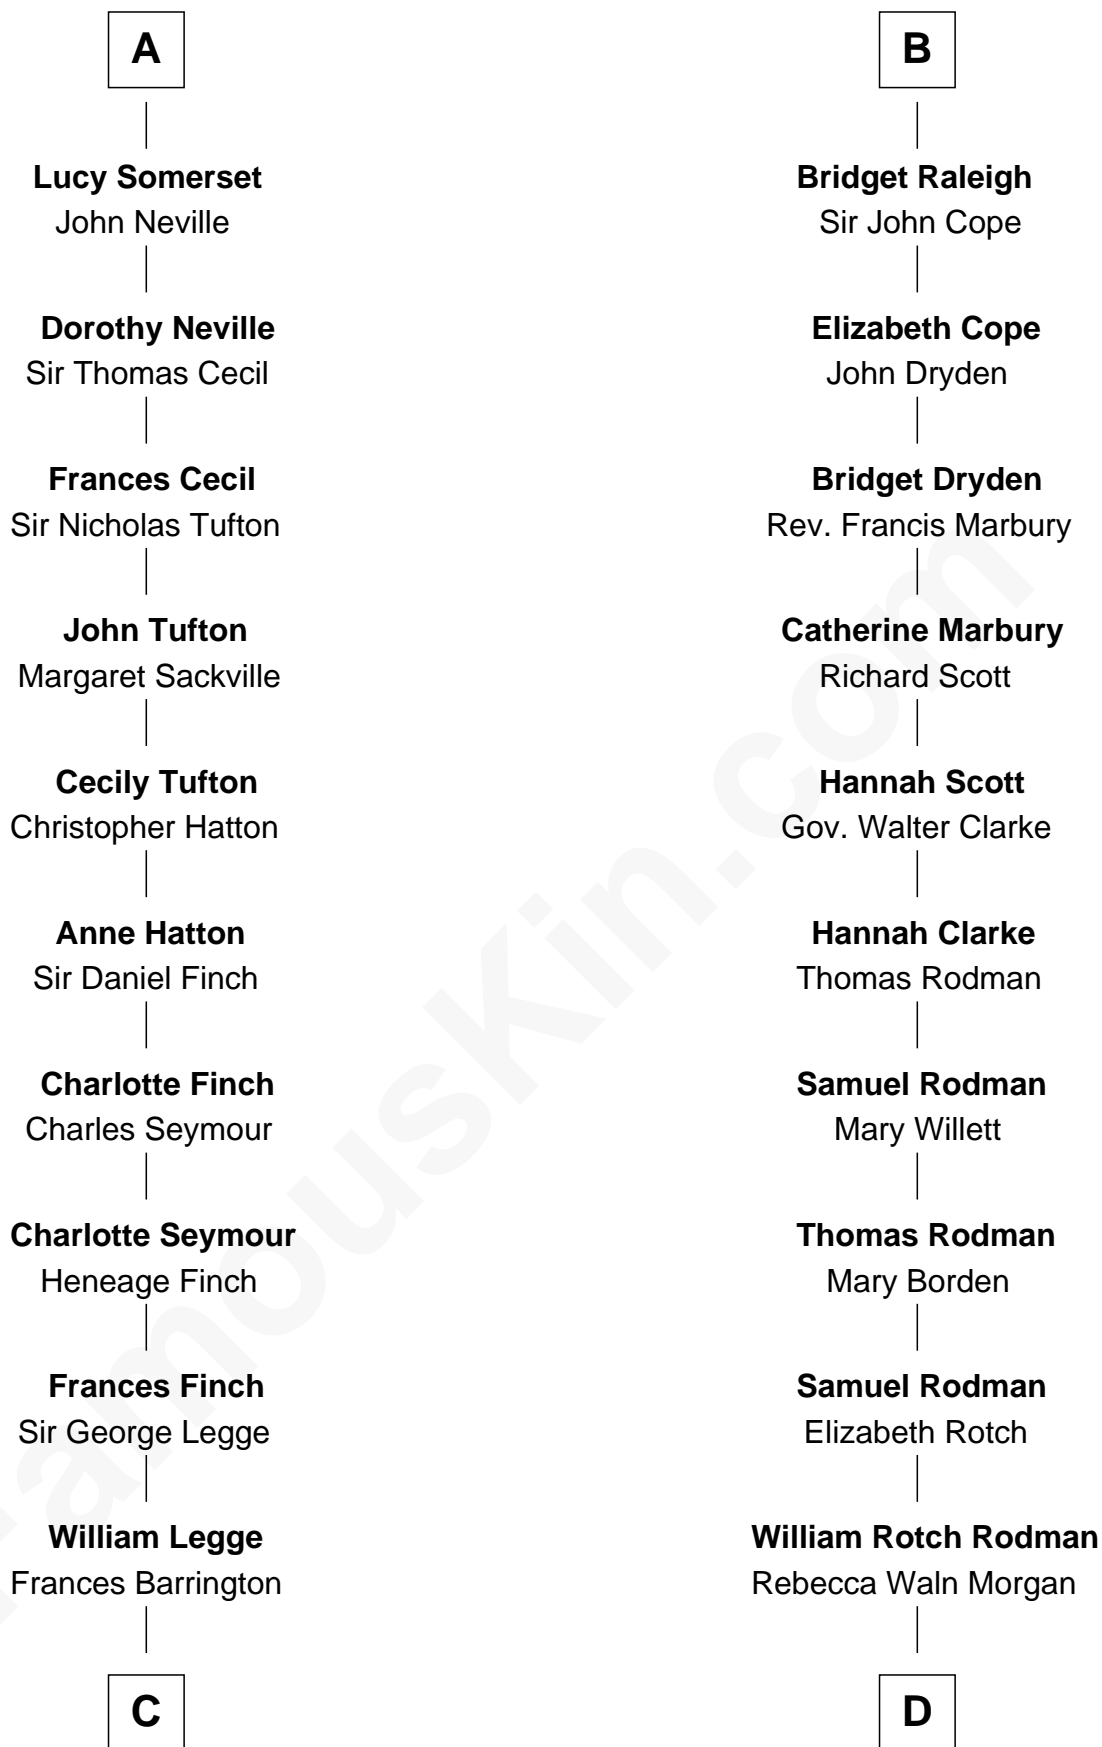

FamousKin.com Relationship Chart of

Kit Harington

TV Actor - "Game of Thrones"

21st cousin of

Tuesday Weld

TV and Movie Actress

Hugh le Despencer
Eleanor de Clare

Elizabeth le Despencer
Maurice de Berkeley

Thomas de Berkeley
Margaret de Lisle

Elizabeth de Berkeley
Richard de Beauchamp

Eleanor Beauchamp
Edmund Beaufort

Henry Beaufort
Joan Hill

Charles Somerset
Elizabeth Herbert

Henry Somerset
Elizabeth Browne

A

Sir Edward le Despencer
Anne de Ferrers

Edward Despencer
Elizabeth Burghersh

Margaret Despencer
Robert de Ferrers

Phillippa Ferrers
Sir Thomas Greene

Elizabeth Greene
William Raleigh

Sir Edward Raleigh
Margaret Verney

Sir Edward Raleigh
Anne Chamberlayne

B

C

Edward Henry Legge
Cordelia Twysden Molesworth

Lois Marjorie Legge
Ernest Wriothesley Denny

Lavender Cecilia Denny
John Charles Dundas Harington

Sir David Richard Harington
Deborah Jane Catesby