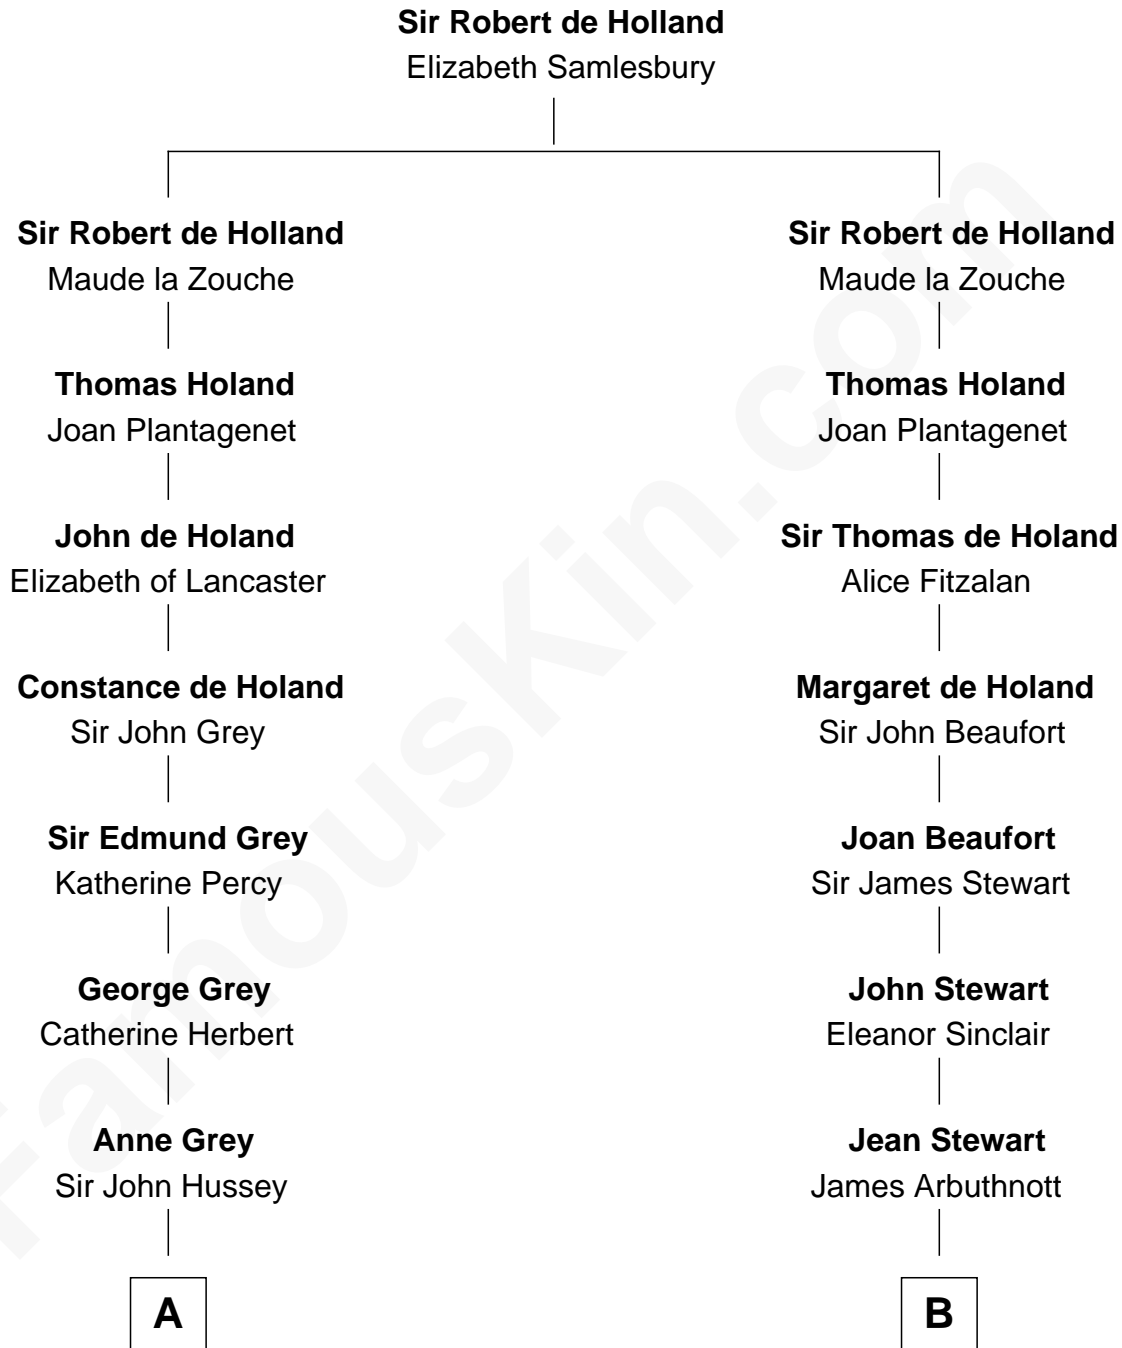

FamousKin.com Relationship Chart of

Kit Harington

TV Actor - "Game of Thrones"

17th cousin 4 times removed of

Helen Keller

Author and Activist

C

—
Edward Henry Legge
Cordelia Twysden Molesworth

—
Lois Marjorie Legge
Ernest Wriothesley Denny

—
Lavender Cecilia Denny
John Charles Dundas Harington

—
Sir David Richard Harington
Deborah Jane Catesby

—
Kit Harington
TV Actor - "Game of Thrones"