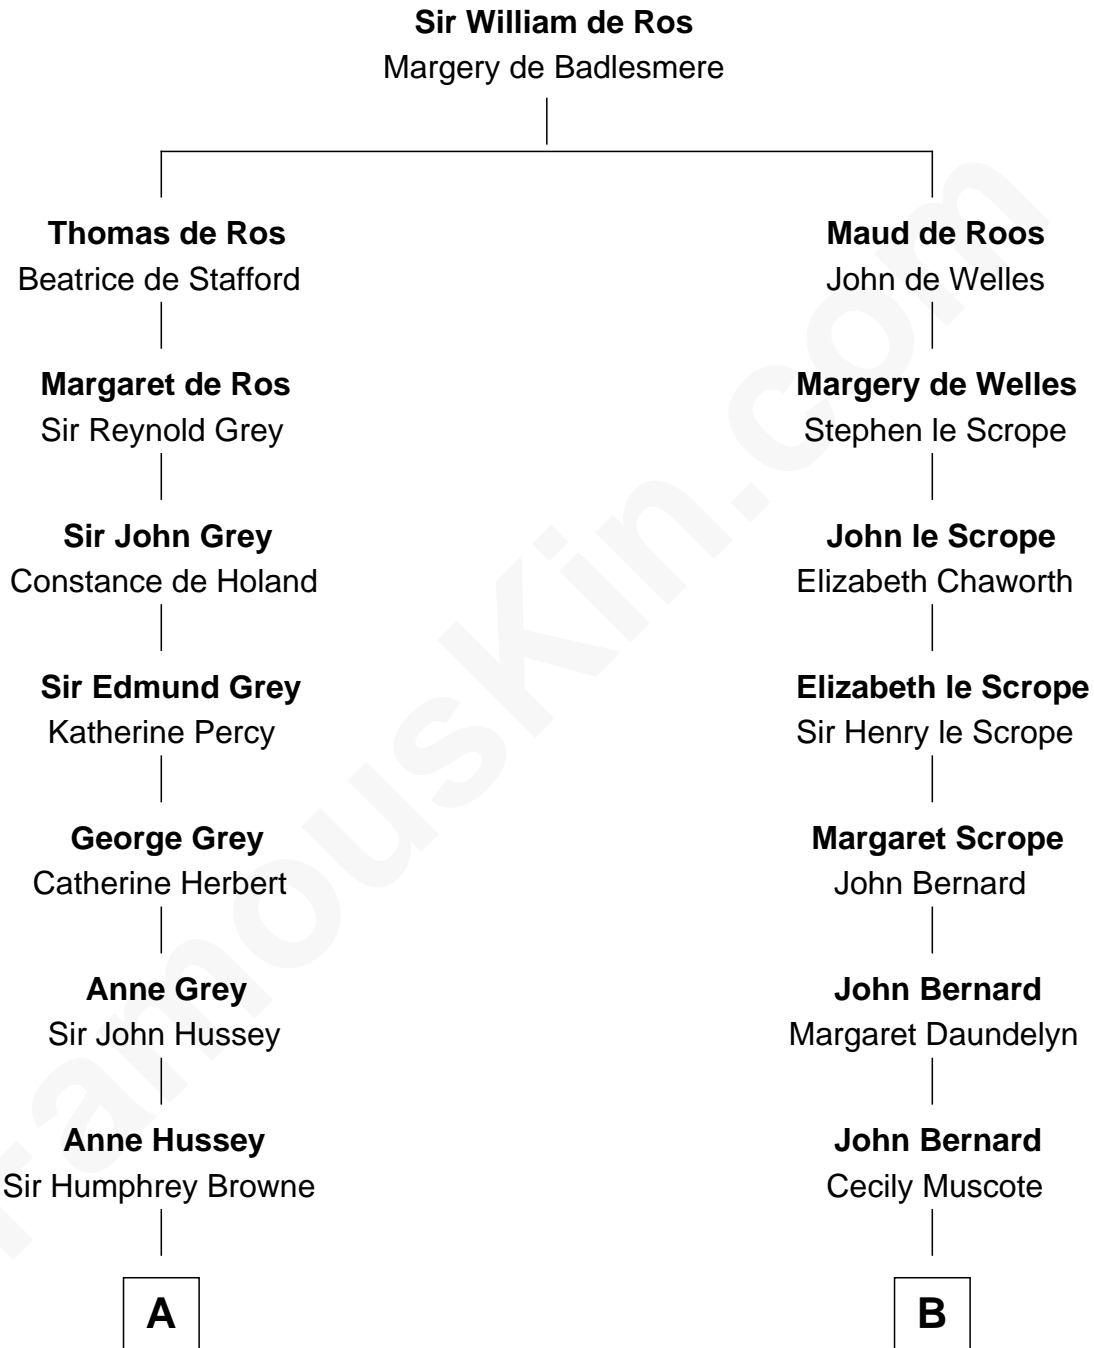

## Relationship Chart of

### Kit Harington

TV Actor - "Game of Thrones"

16th cousin 4 times removed of

**Helen Keller**

Author and Activist

**C**

—  
**Lois Marjorie Legge**  
Ernest Wriothesley Denny

—  
**Lavender Cecilia Denny**  
John Charles Dundas Harington