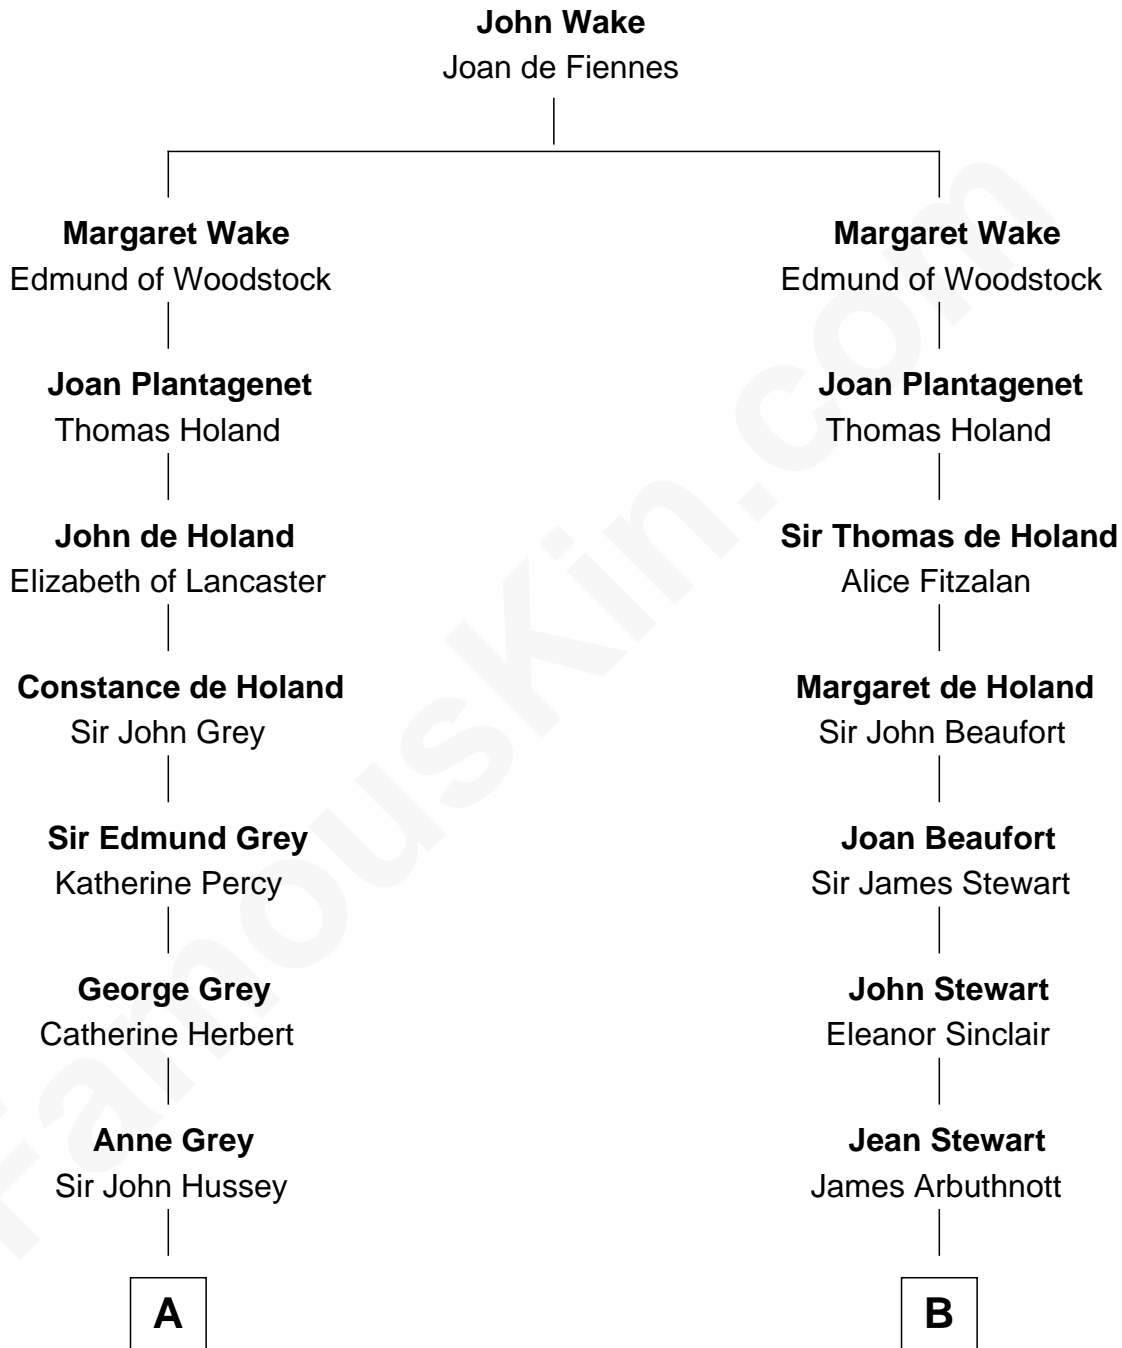

FamousKin.com Relationship Chart of

Kit Harington

TV Actor - "Game of Thrones"

17th cousin 4 times removed of

Helen Keller

Author and Activist

C

Edward Henry Legge
Cordelia Twysden Molesworth

Lois Marjorie Legge
Ernest Wriothesley Denny

Lavender Cecilia Denny
John Charles Dundas Harington

Sir David Richard Harington
Deborah Jane Catesby

Kit Harington
TV Actor - "Game of Thrones"