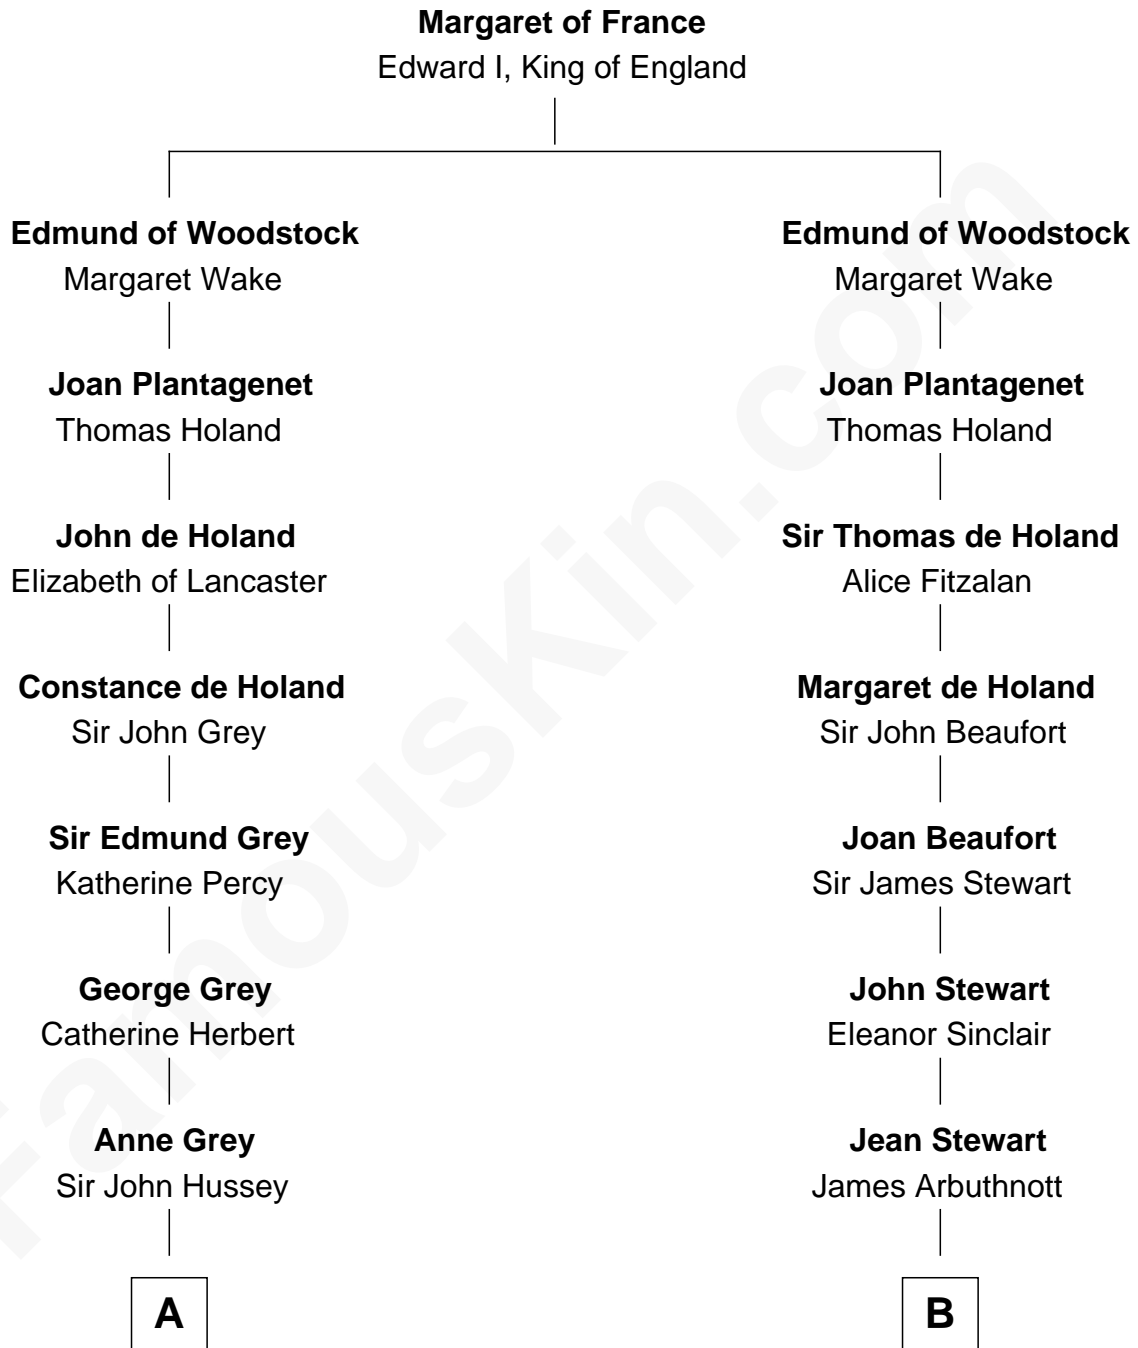

FamousKin.com

Relationship Chart of

Kit Harington

TV Actor - "Game of Thrones"

17th cousin 4 times removed of

Helen Keller

Author and Activist

C

Edward Henry Legge
Cordelia Twysden Molesworth

Lois Marjorie Legge
Ernest Wriothesley Denny

Lavender Cecilia Denny
John Charles Dundas Harington

Sir David Richard Harington
Deborah Jane Catesby

Kit Harington
TV Actor - "Game of Thrones"