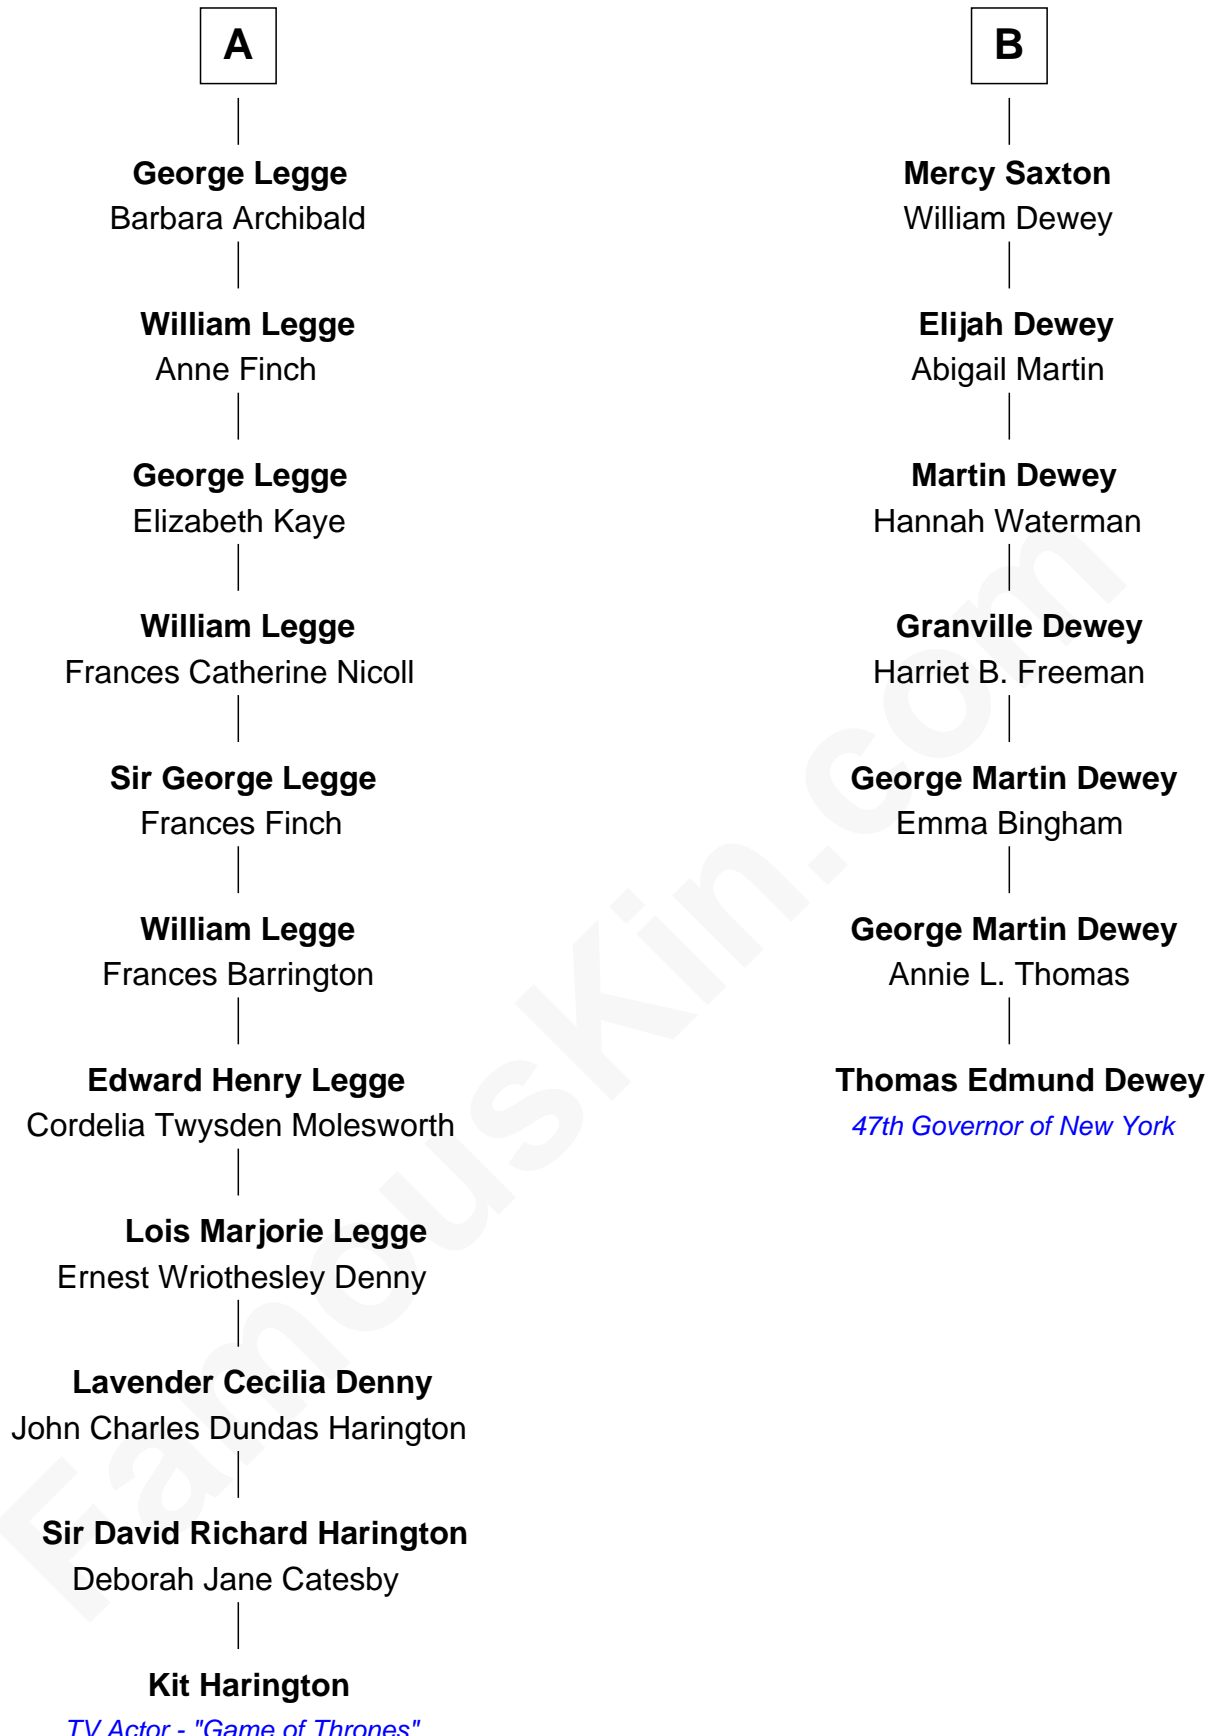

## Relationship Chart of

### Kit Harington

TV Actor - "Game of Thrones"

13th cousin 4 times removed of

### Thomas Edmund Dewey

47th Governor of New York

Richard Coles

Kit Harington photo by [Gage Skidmore](#) [\(CC BY-SA 2.0\)](#)