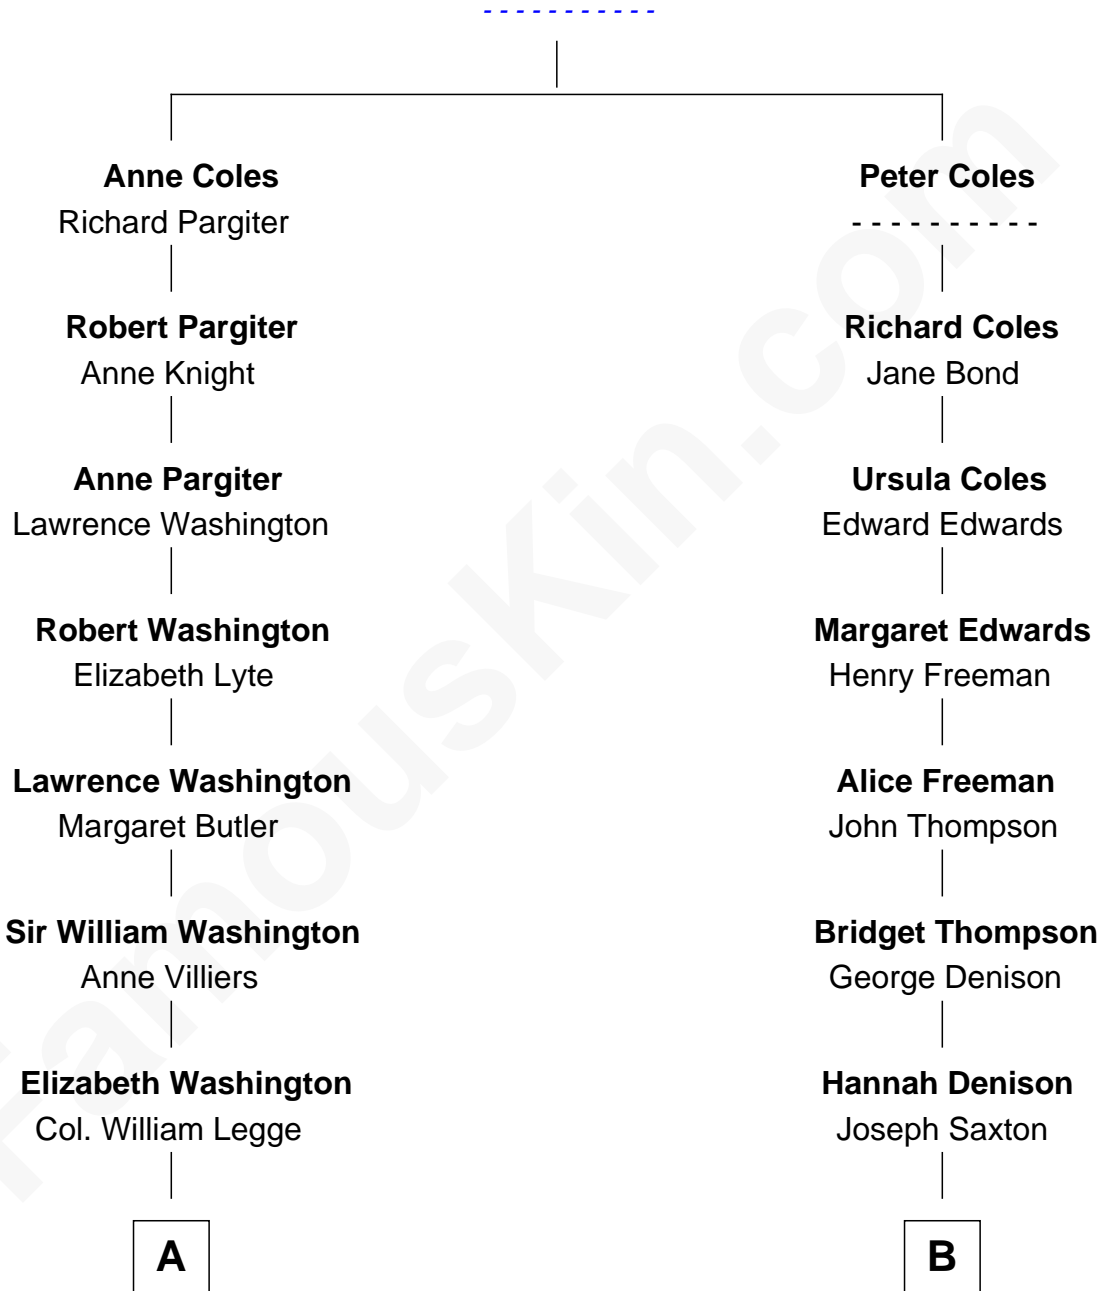

## Relationship Chart of

### Kit Harington

TV Actor - "Game of Thrones"

13th cousin 4 times removed of

### Thomas Edmund Dewey

47th Governor of New York

Richard Coles

Kit Harington photo by [Gage Skidmore](#) [\(CC BY-SA 2.0\)](#)