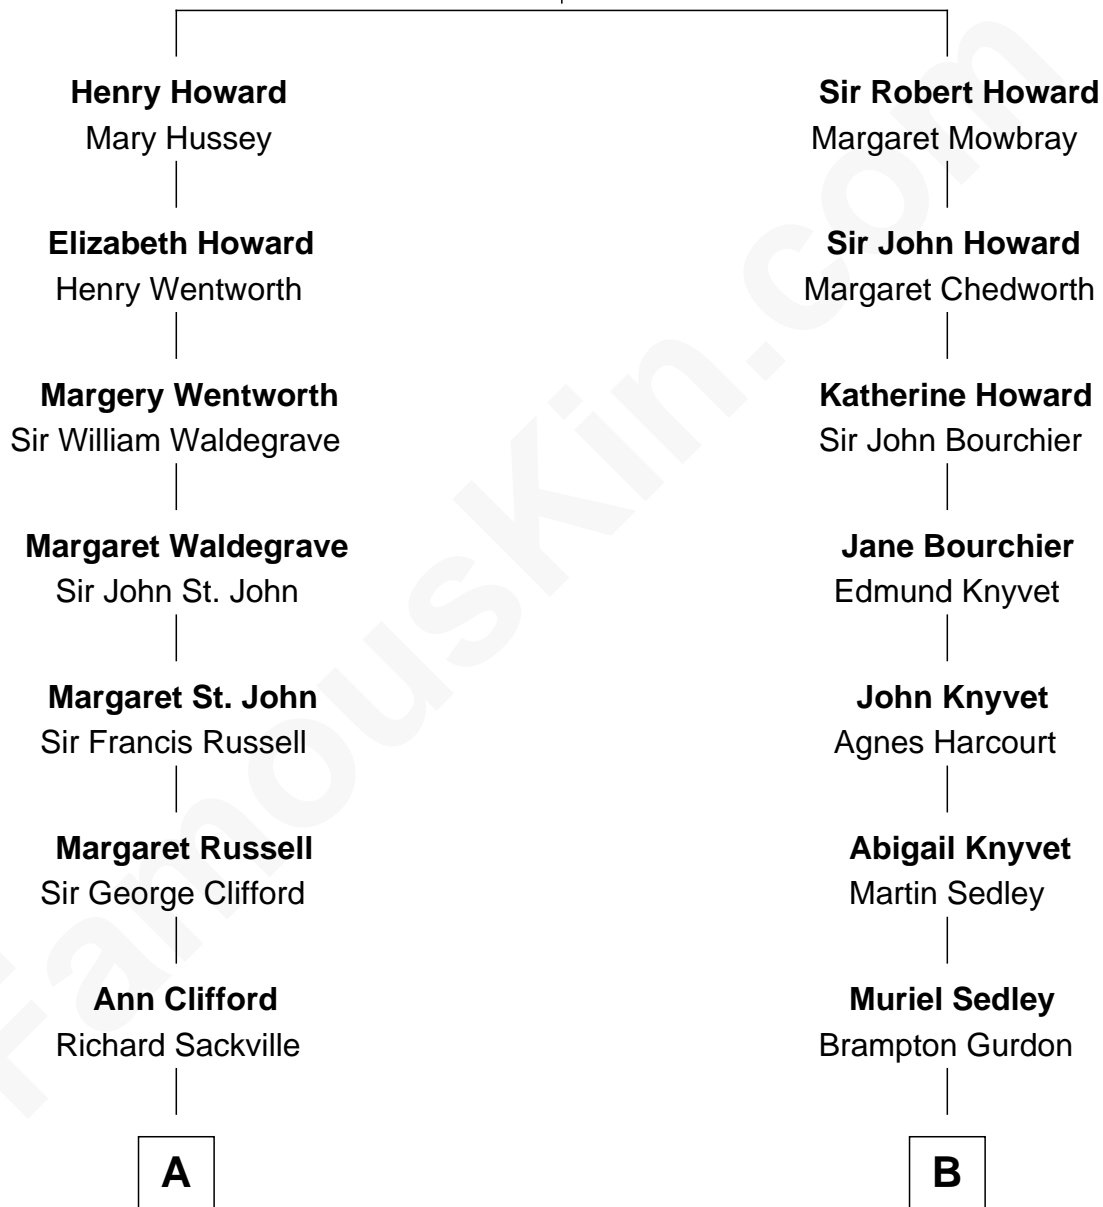

## Relationship Chart of

### Kit Harington

TV Actor - "Game of Thrones"

15th cousin 3 times removed of

### Leverett Saltonstall

55th Governor of Massachusetts

**Sir John Howard**

Alice Tendring

—  
**Sir David Richard Harington**

Deborah Jane Catesby

—  
**Kit Harington**

*TV Actor - "Game of Thrones"*