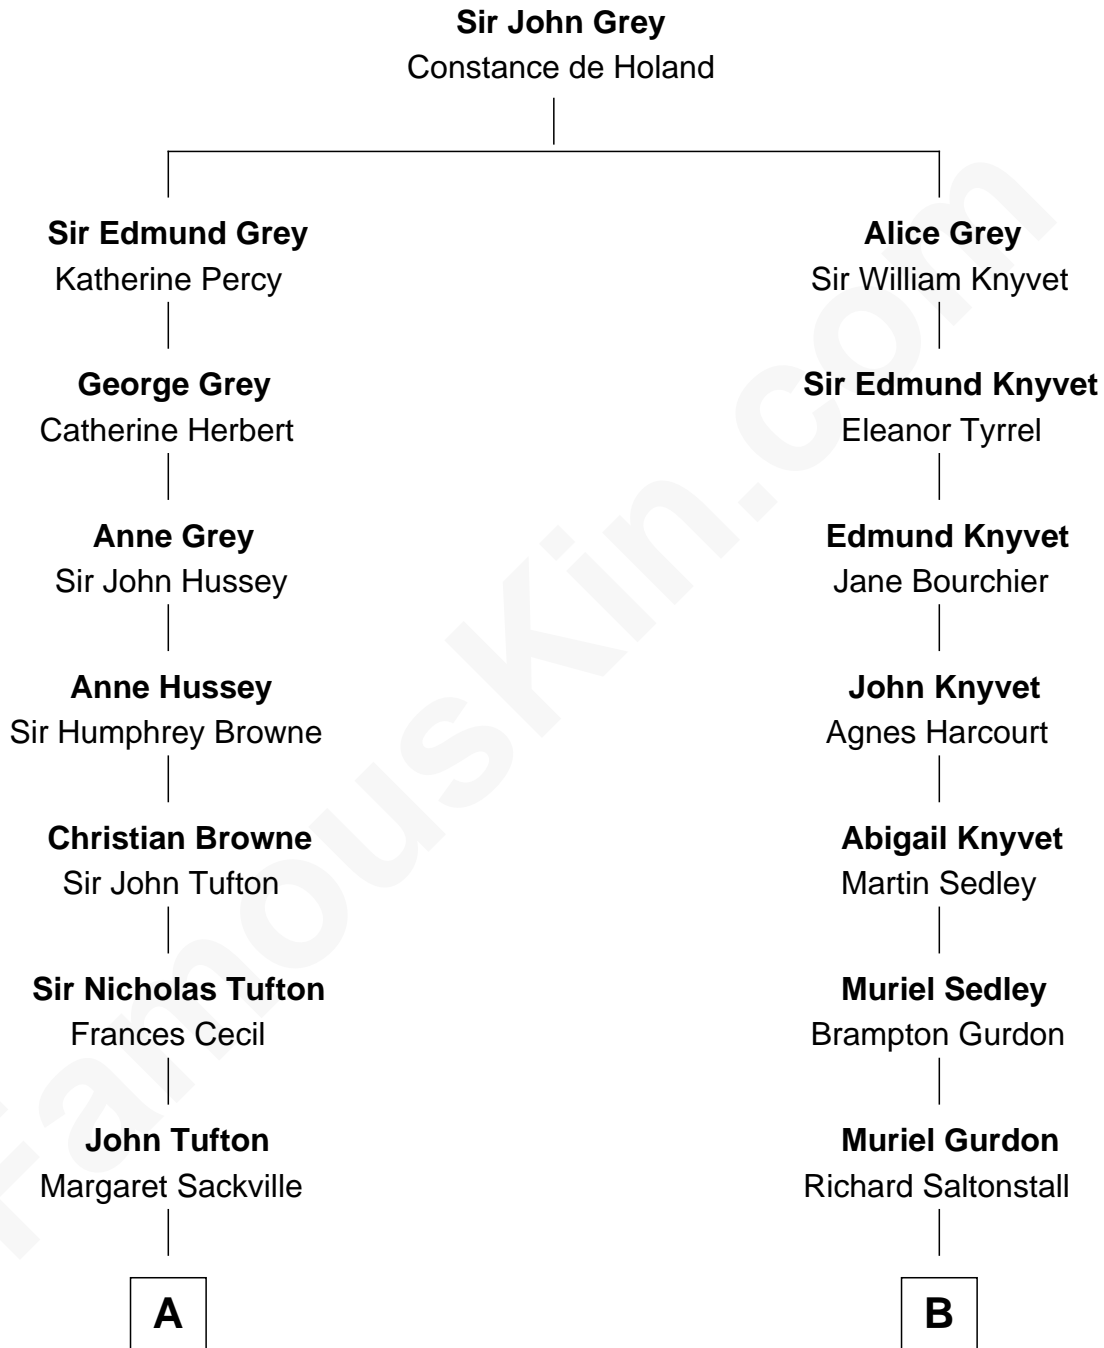

FamousKin.com

Relationship Chart of

Kit Harington

TV Actor - "Game of Thrones"

14th cousin 3 times removed of

Leverett Saltonstall

55th Governor of Massachusetts

Kit Harington photo by [Gage Skidmore](#) ([CC BY-SA 2.0](#))