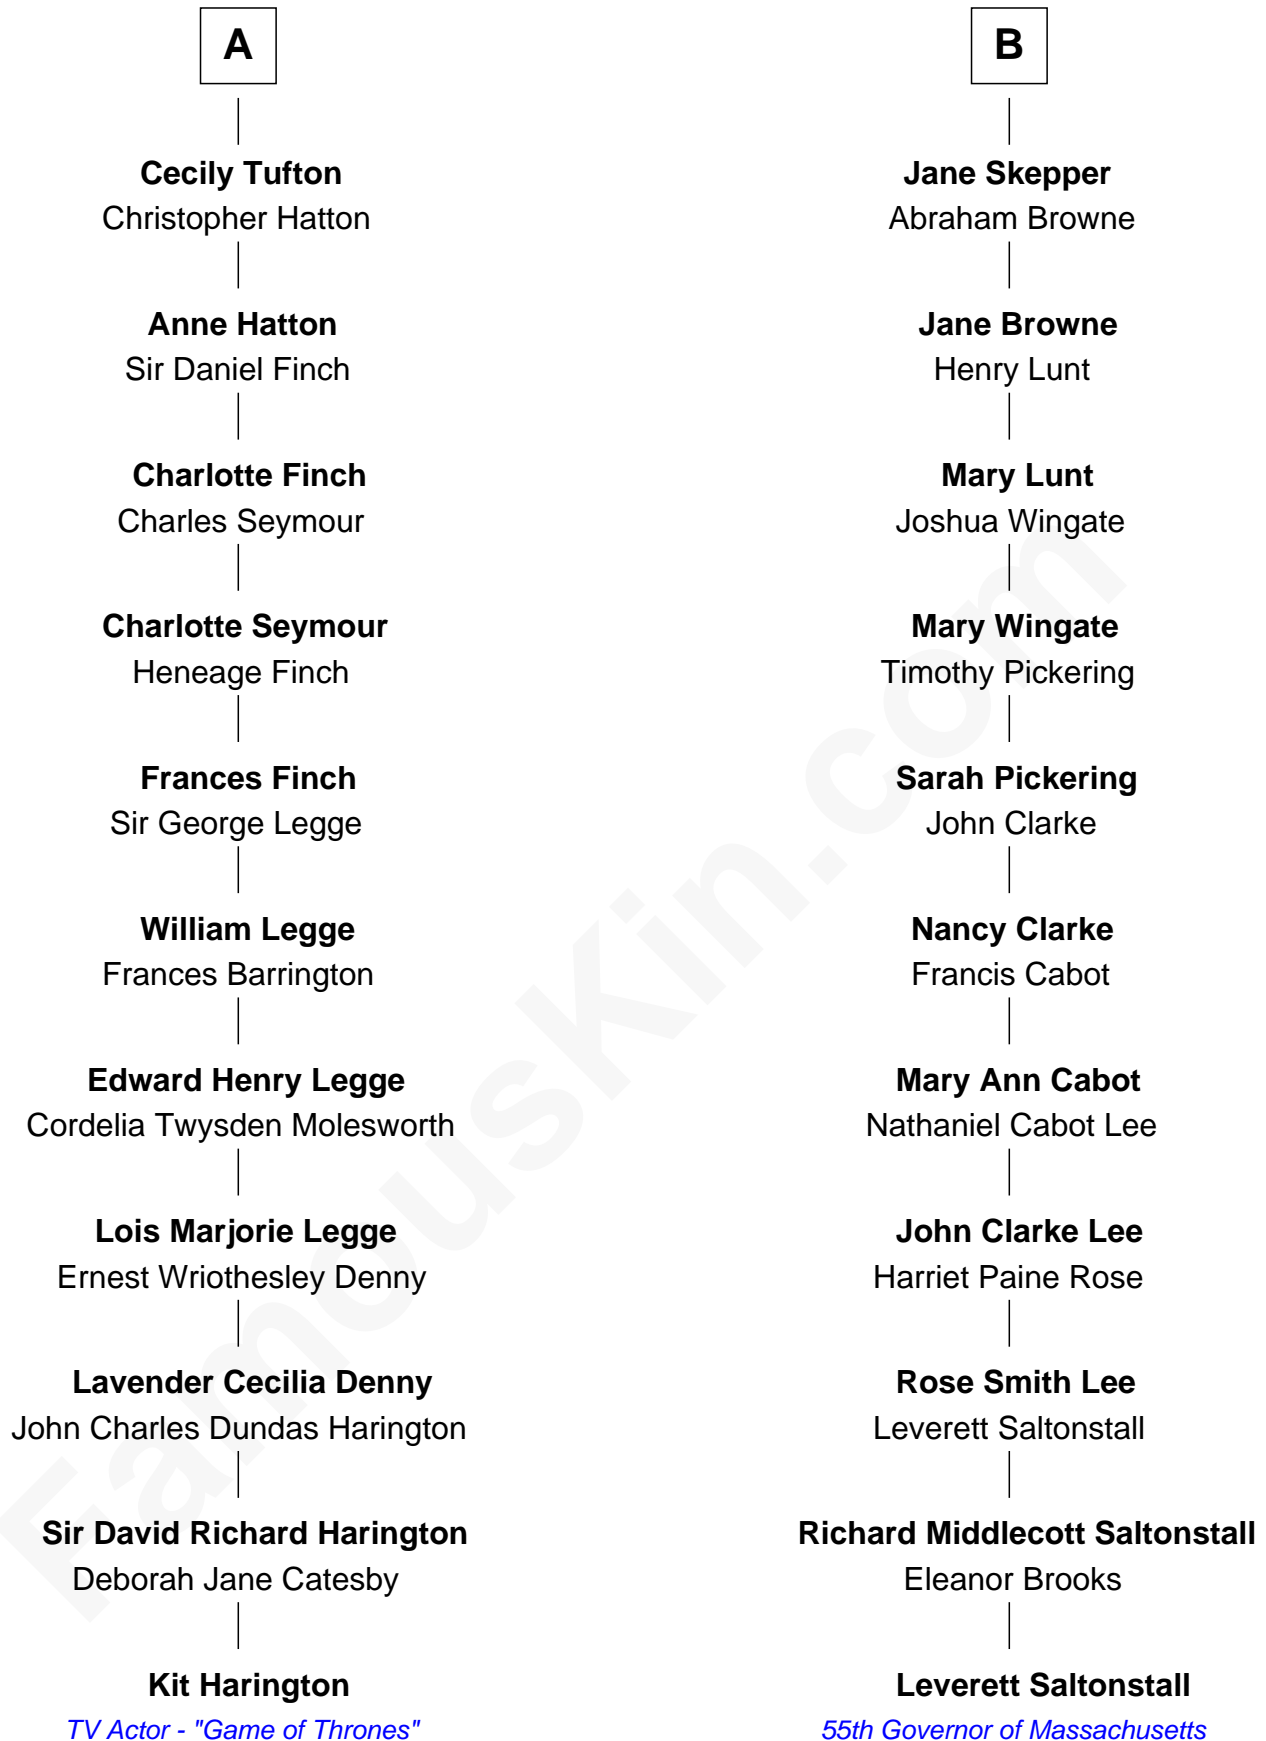

# FamousKin.com Relationship Chart of

**Kit Harington**

TV Actor - "Game of Thrones"

17th cousin of

**Leverett Saltonstall**

55th Governor of Massachusetts

**Sir Roger Wentworth**

Margery Despencer

Kit Harington photo by [Gage Skidmore](#) (CC BY-SA 2.0)