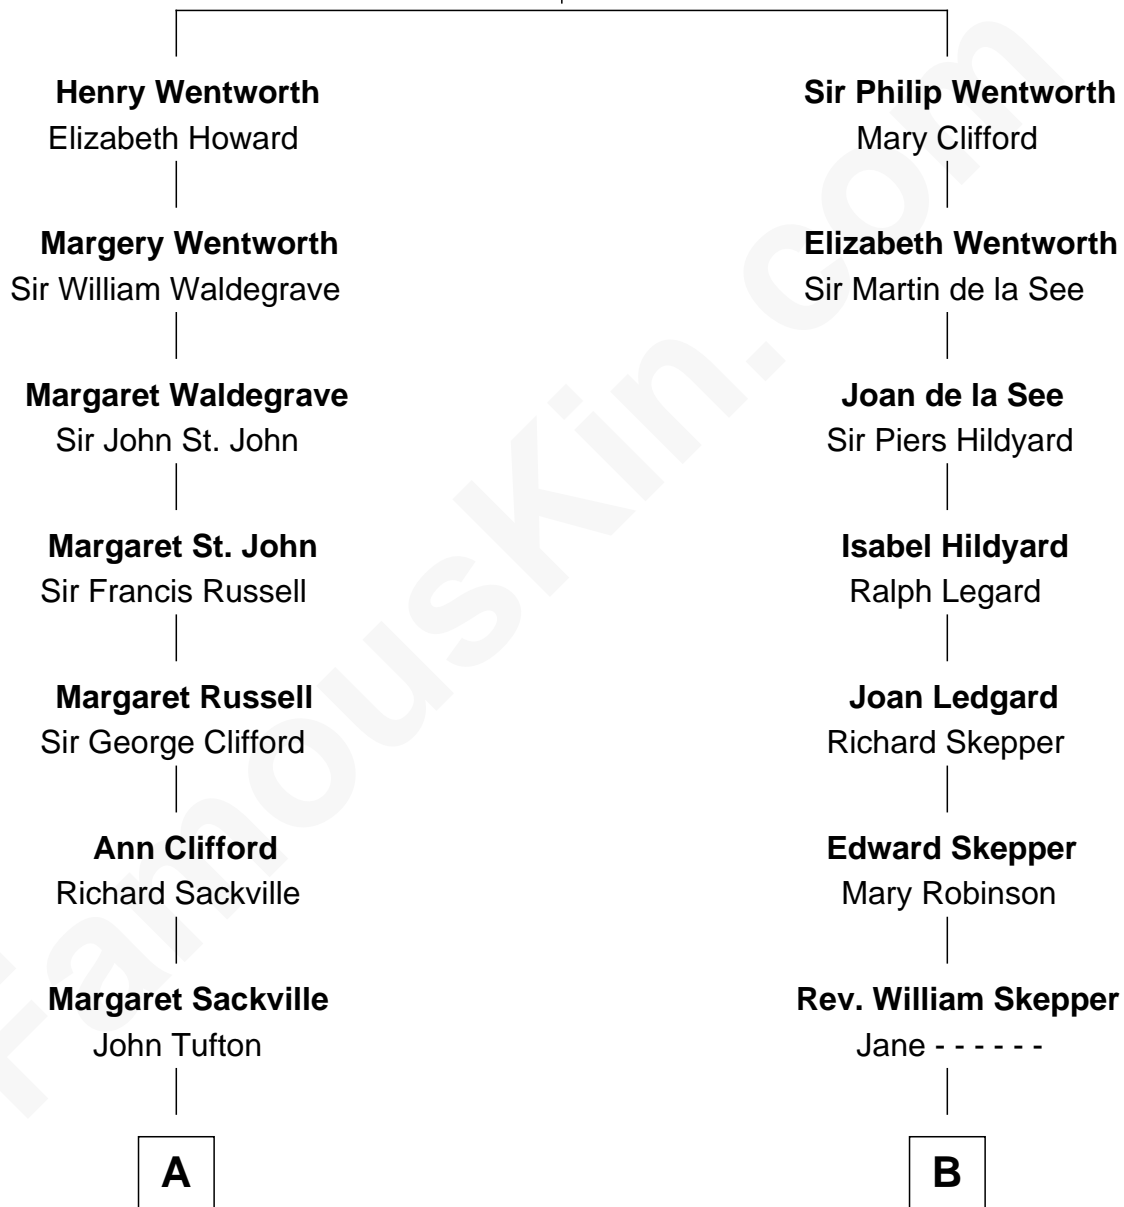

# FamousKin.com Relationship Chart of

**Kit Harington**

TV Actor - "Game of Thrones"

17th cousin of

**Leverett Saltonstall**

55th Governor of Massachusetts

**Sir Roger Wentworth**

Margery Despencer

Kit Harington photo by [Gage Skidmore](#) (CC BY-SA 2.0)