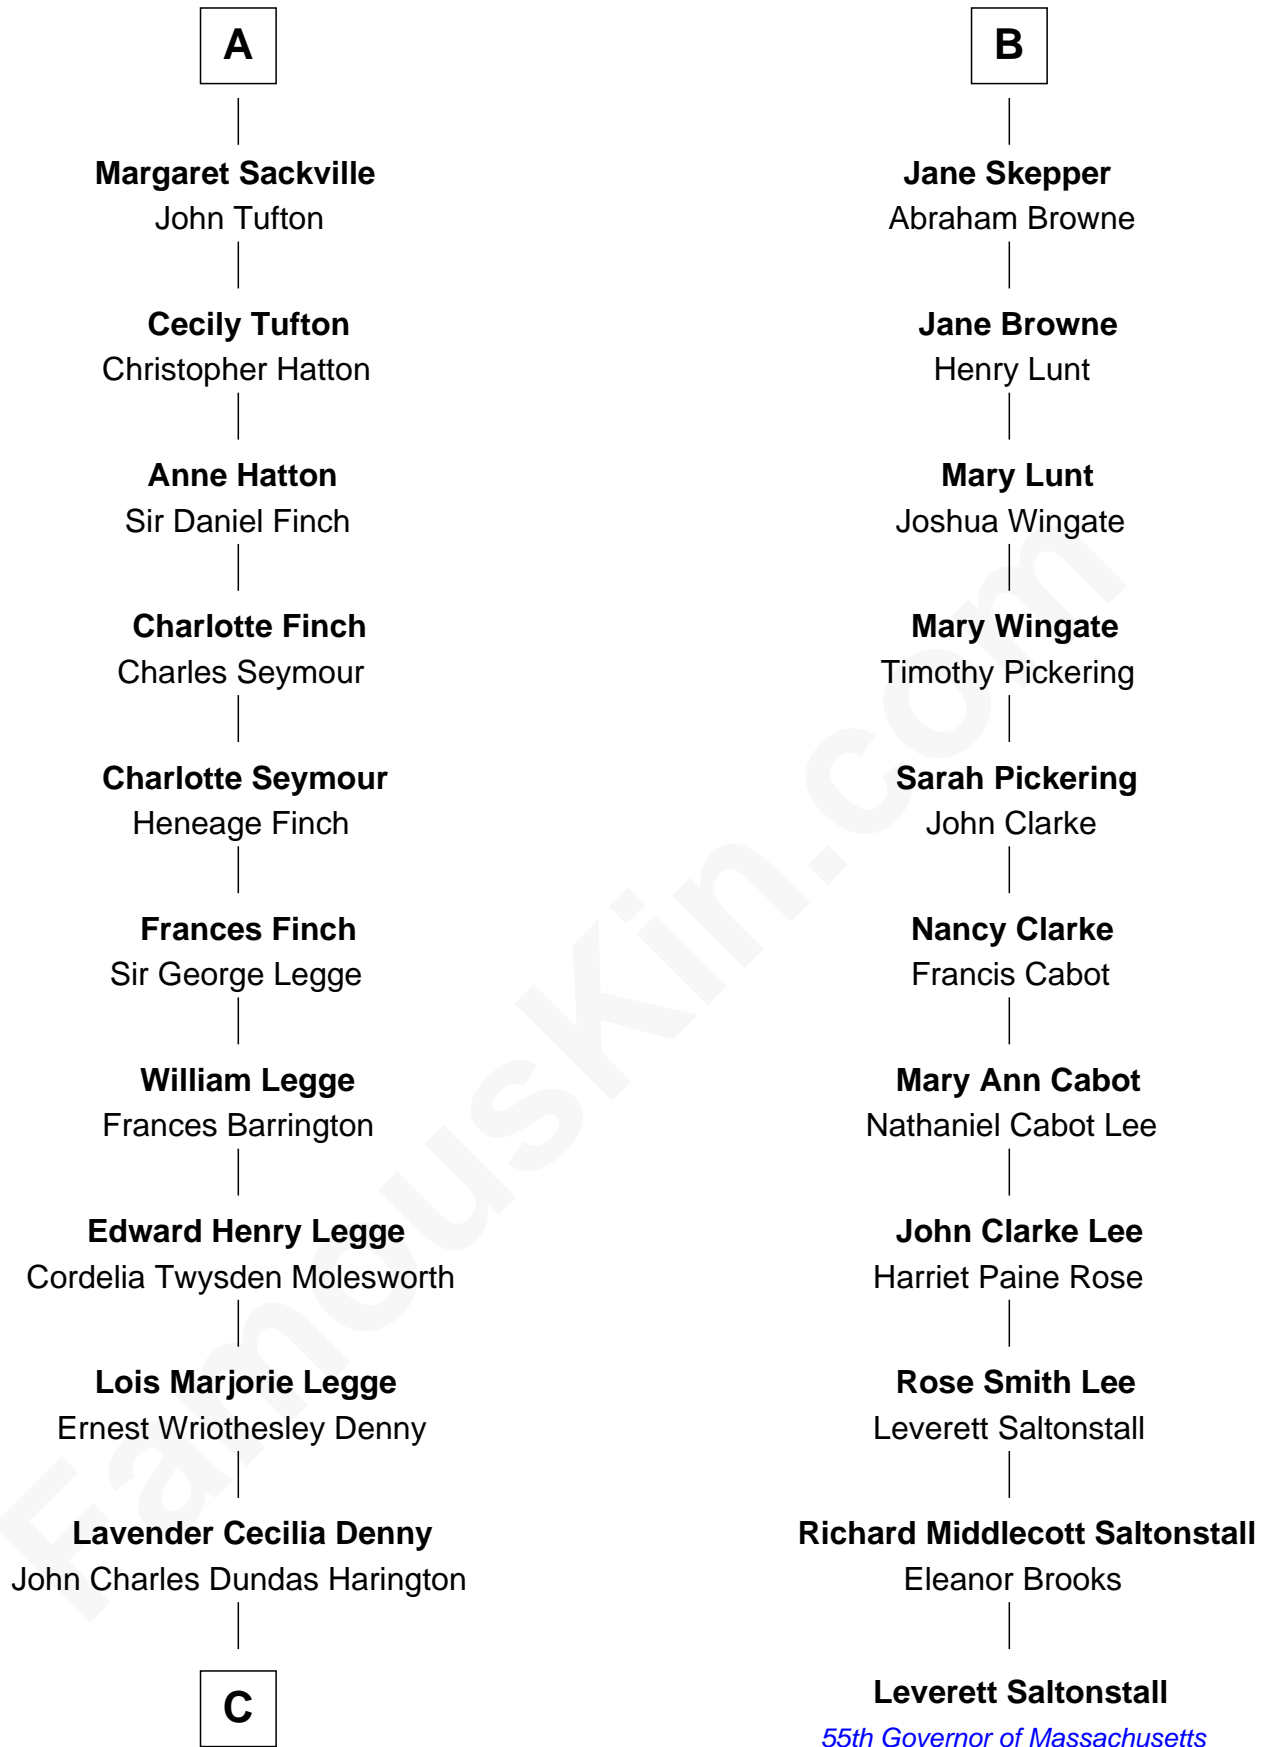

### Leverett Saltonstall

55th Governor of Massachusetts

**Sir John Clifford**

Elizabeth Percy

C

Sir David Richard Harington

Deborah Jane Catesby

Kit Harington