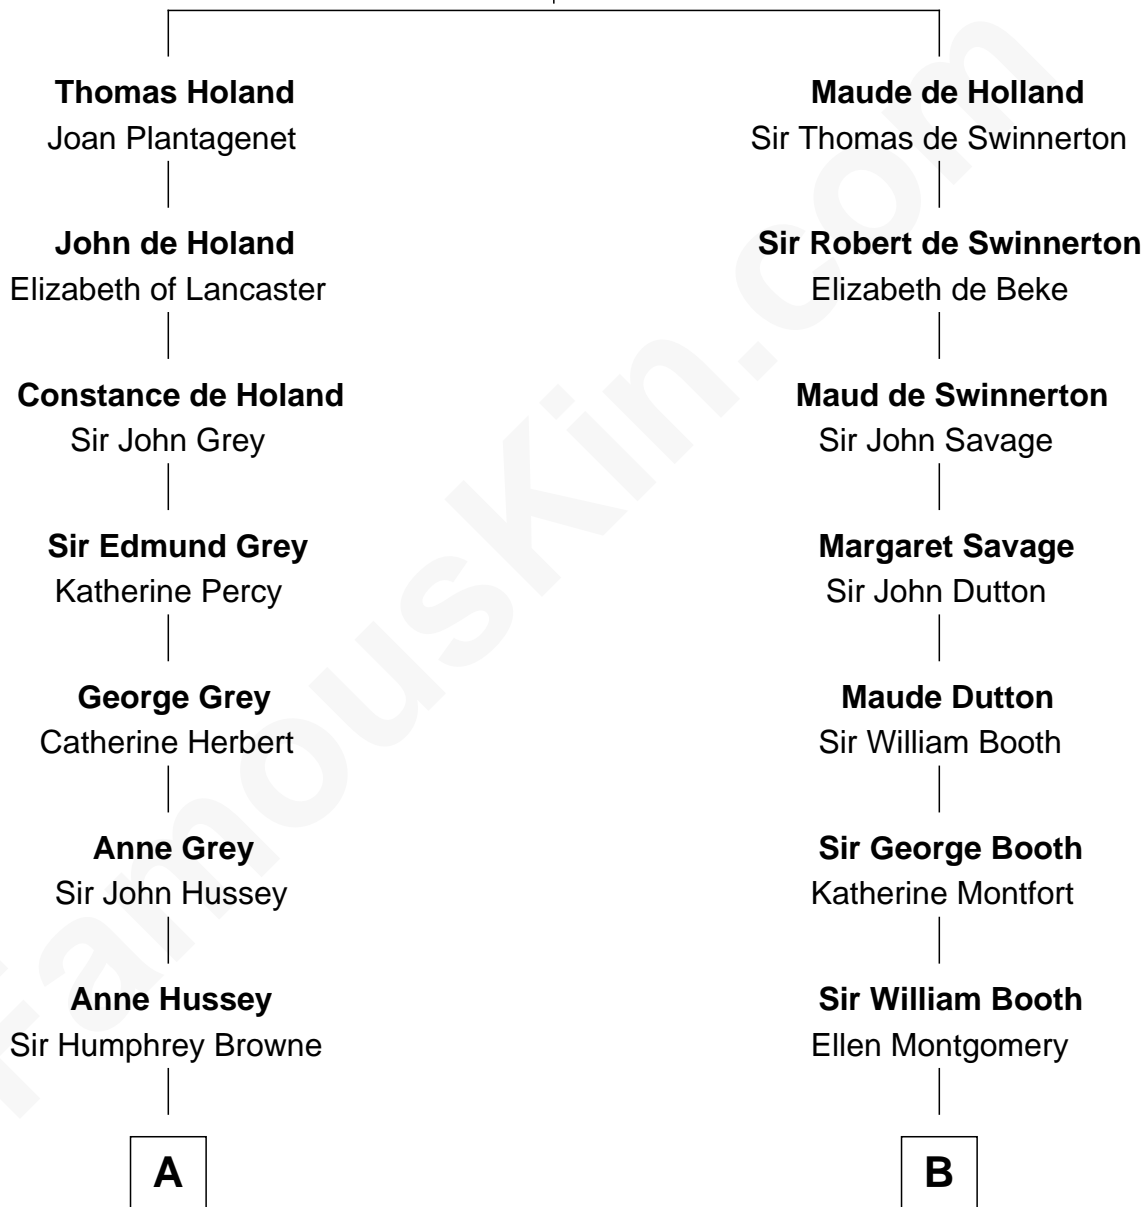

FamousKin.com

Relationship Chart of

Kit Harington

TV Actor - "Game of Thrones"

15th cousin 5 times removed of

Abraham Baldwin

Signer of the U.S. Constitution

Sir Robert de Holland

Maude la Zouche

C

—
Lois Marjorie Legge
Ernest Wriothesley Denny

—
Lavender Cecilia Denny
John Charles Dundas Harington

—
Sir David Richard Harington
Deborah Jane Catesby

—
Kit Harington
TV Actor - "Game of Thrones"