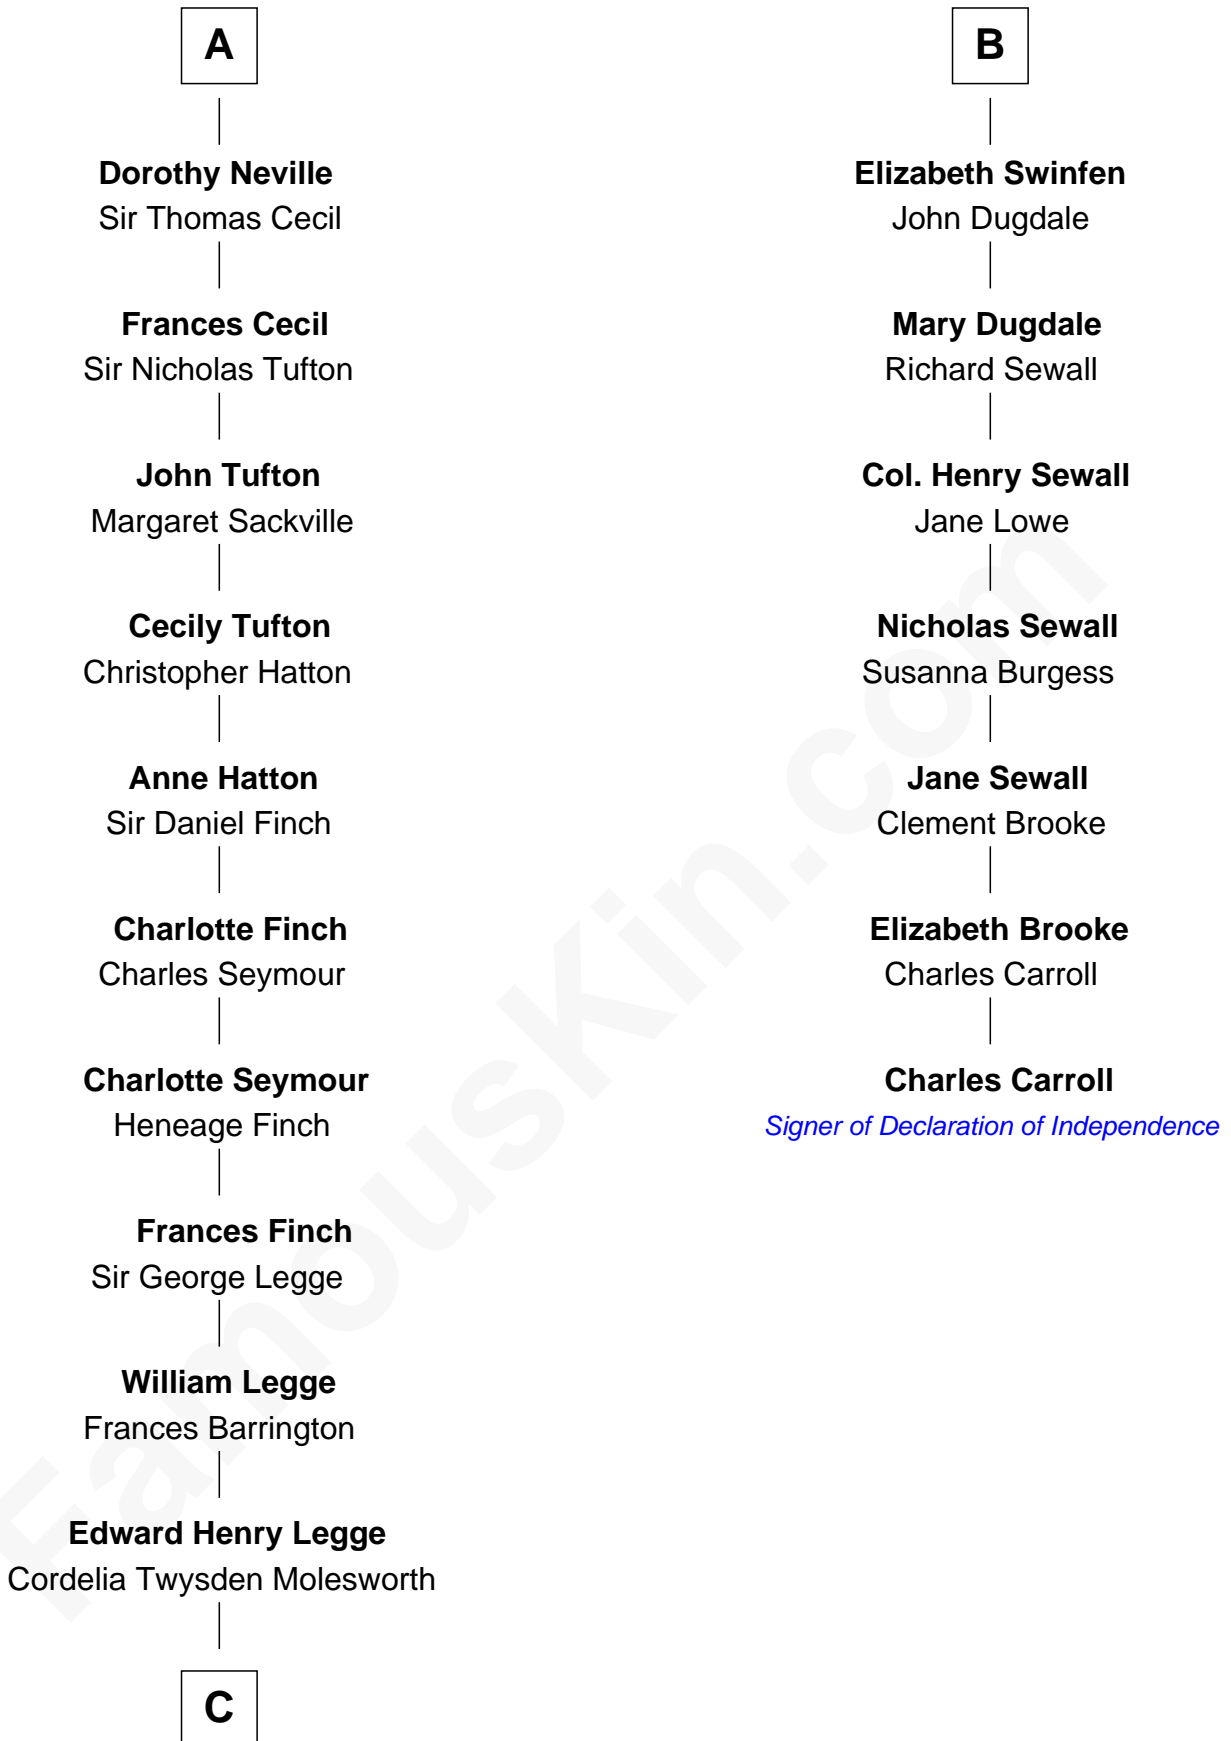

FamousKin.com

Relationship Chart of

Kit Harington

TV Actor - "Game of Thrones"

13th cousin 7 times removed of

Charles Carroll

Signer of the Declaration of Independence

C

—
Lois Marjorie Legge
Ernest Wriothesley Denny

—
Lavender Cecilia Denny
John Charles Dundas Harington

—
Sir David Richard Harington
Deborah Jane Catesby

—
Kit Harington
TV Actor - "Game of Thrones"

FamousKin.com