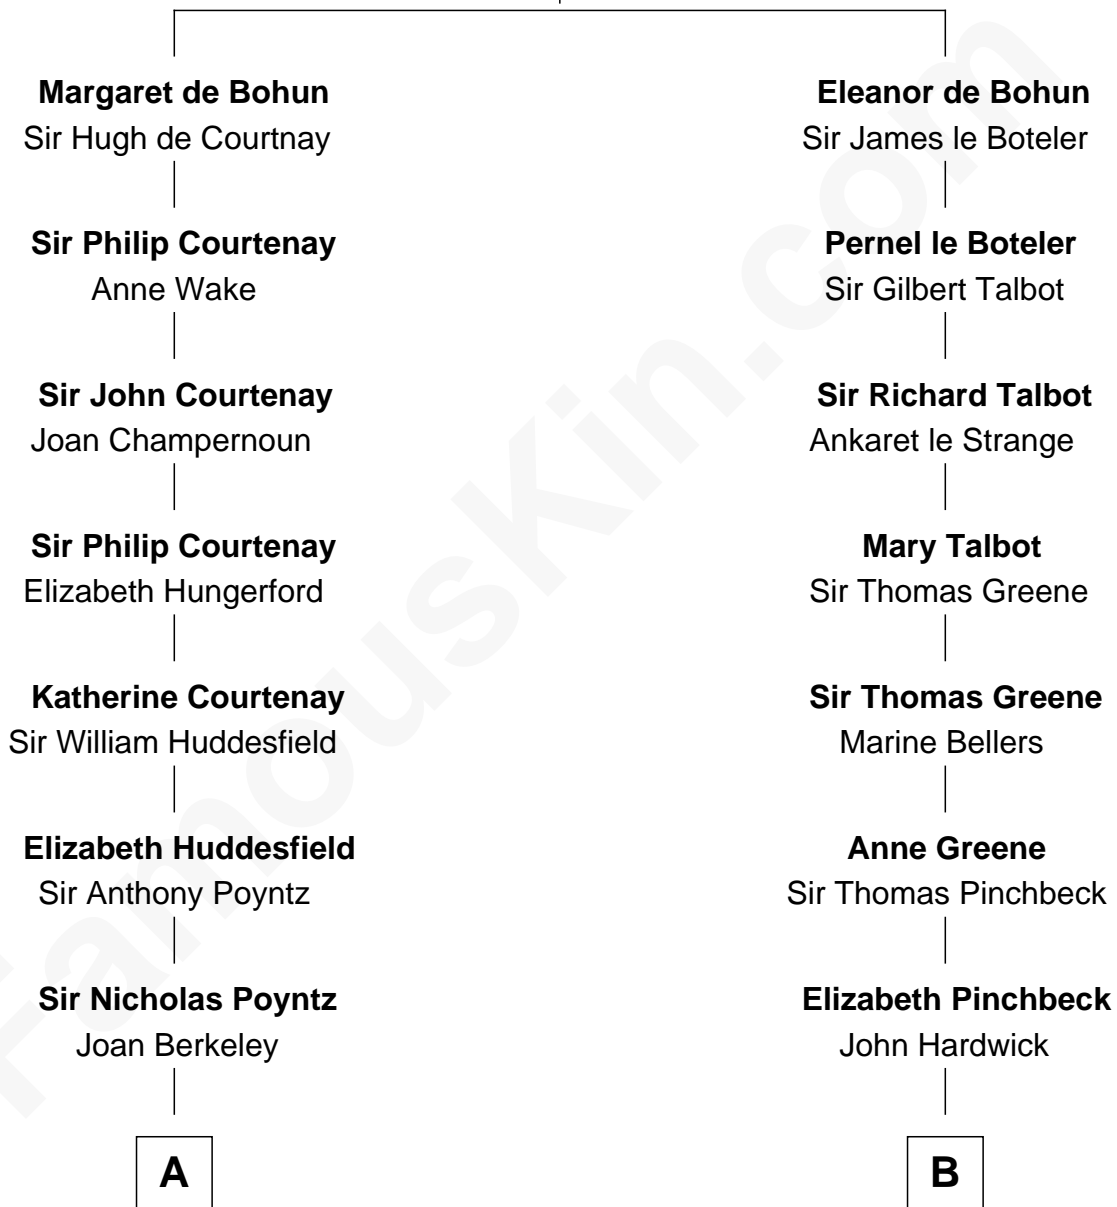

FamousKin.com

Relationship Chart of

Kit Harington

TV Actor - "Game of Thrones"

15th cousin 5 times removed of

Charles Carroll

Signer of the Declaration of Independence

Humphrey de Bohun
Elizabeth Plantagenet

C

—
Lois Marjorie Legge
Ernest Wriothesley Denny

—
Lavender Cecilia Denny
John Charles Dundas Harington

—
Sir David Richard Harington
Deborah Jane Catesby

—
Kit Harington
TV Actor - "Game of Thrones"

FamousKin.com