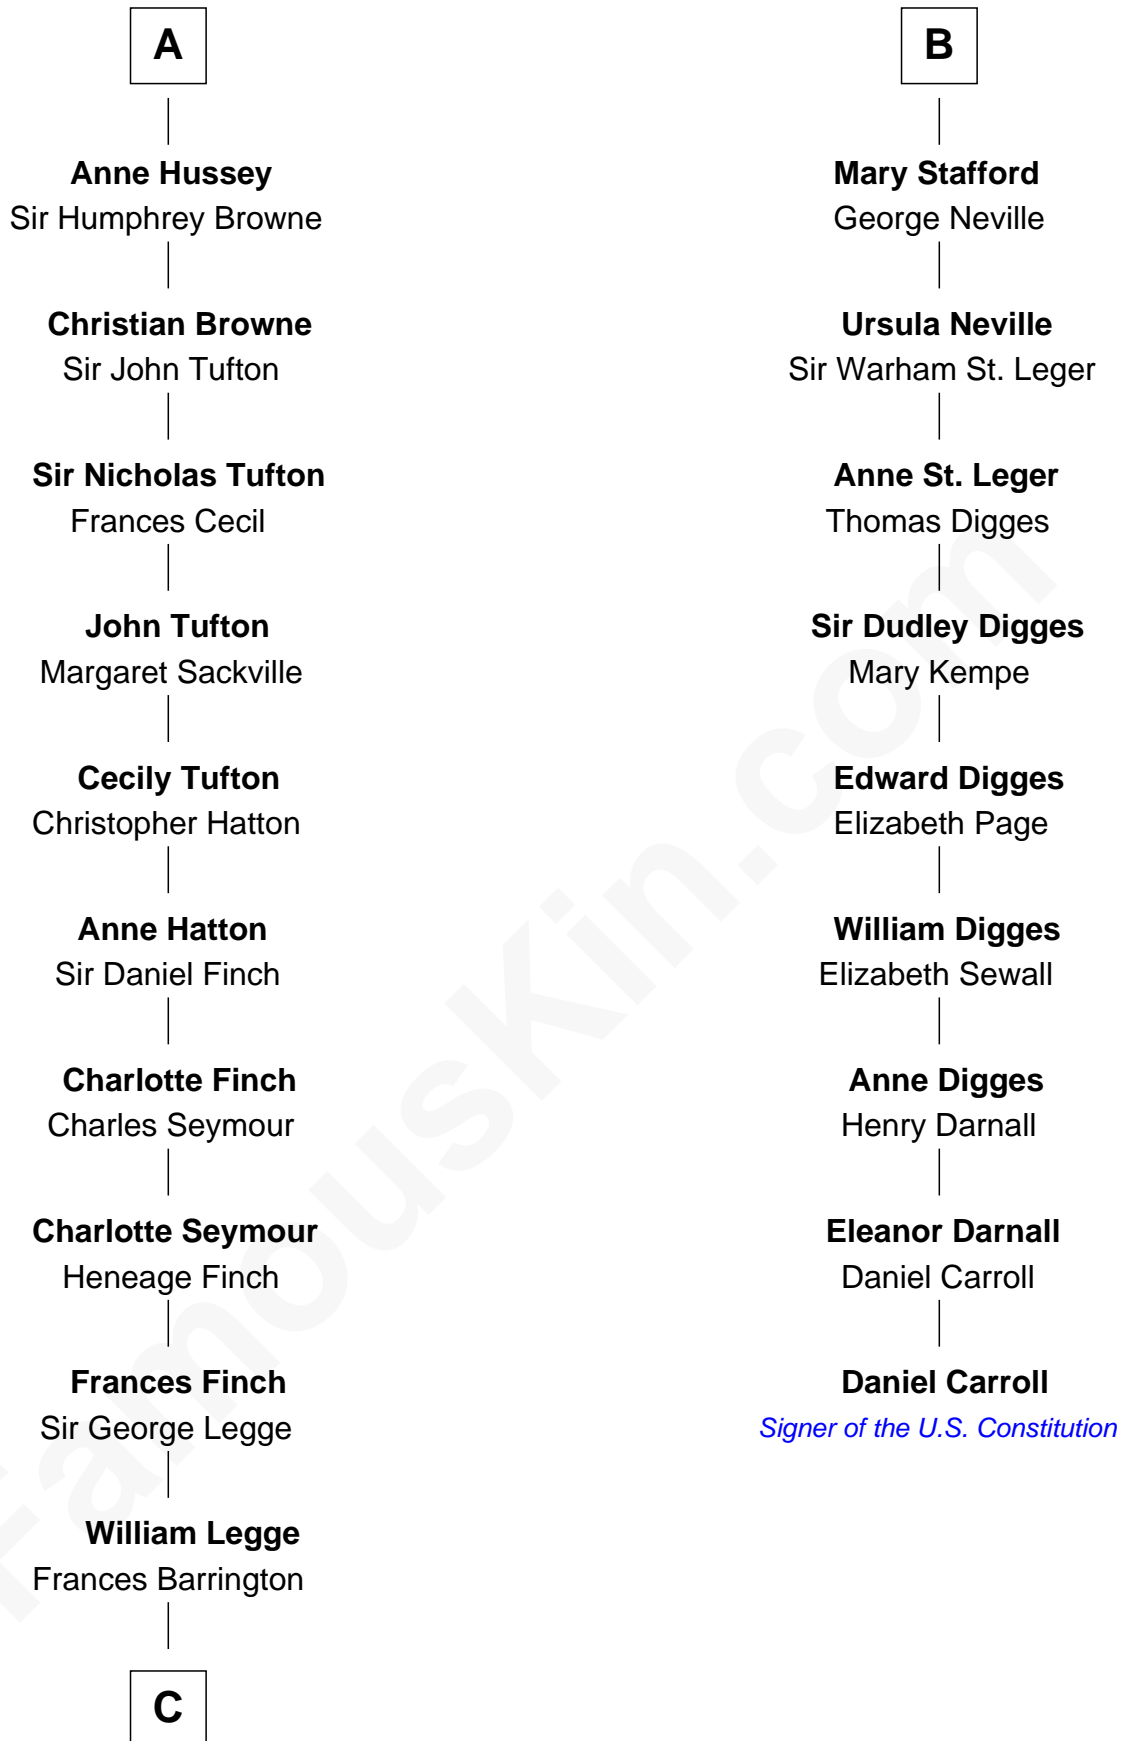

## Relationship Chart of

### Kit Harington

TV Actor - "Game of Thrones"

15th cousin 6 times removed of

### Daniel Carroll

Signer of the U.S. Constitution

**C**

Edward Henry Legge

Cordelia Twysden Molesworth

Lois Marjorie Legge

Ernest Wriothesley Denny

Lavender Cecilia Denny