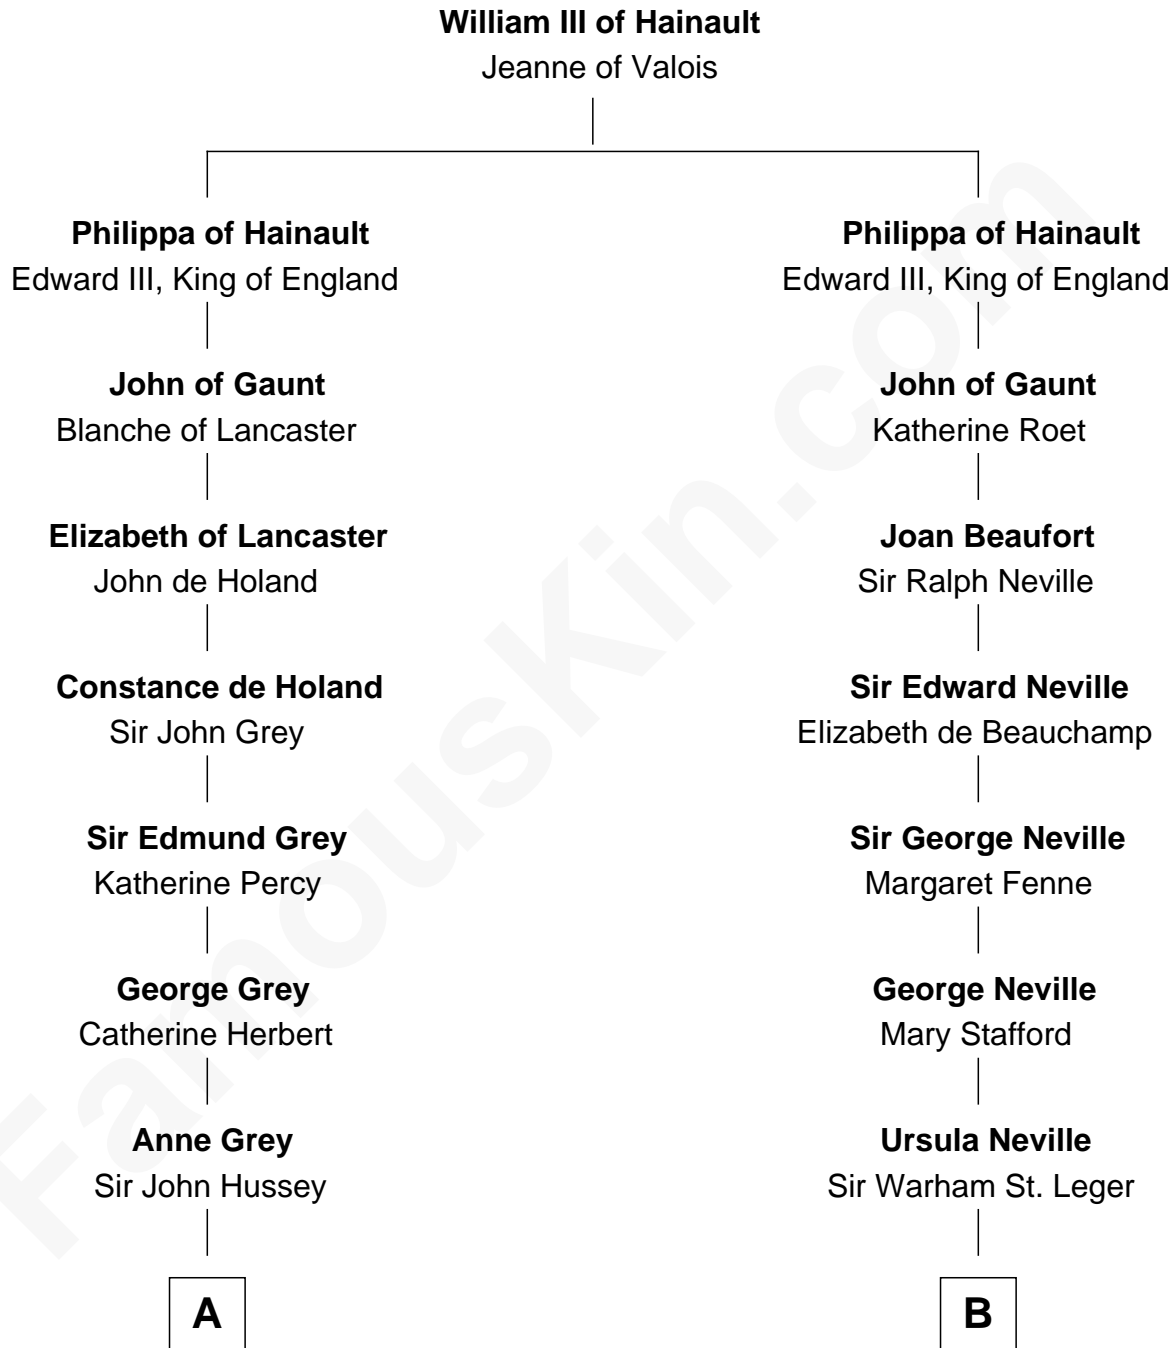

FamousKin.com

Relationship Chart of

Kit Harington

TV Actor - "Game of Thrones"

13th cousin 8 times removed of

Daniel Carroll

Signer of the U.S. Constitution

C

Edward Henry Legge
Cordelia Twysden Molesworth

Lois Marjorie Legge
Ernest Wriothesley Denny

Lavender Cecilia Denny
John Charles Dundas Harington

Sir David Richard Harington
Deborah Jane Catesby

Kit Harington
TV Actor - "Game of Thrones"