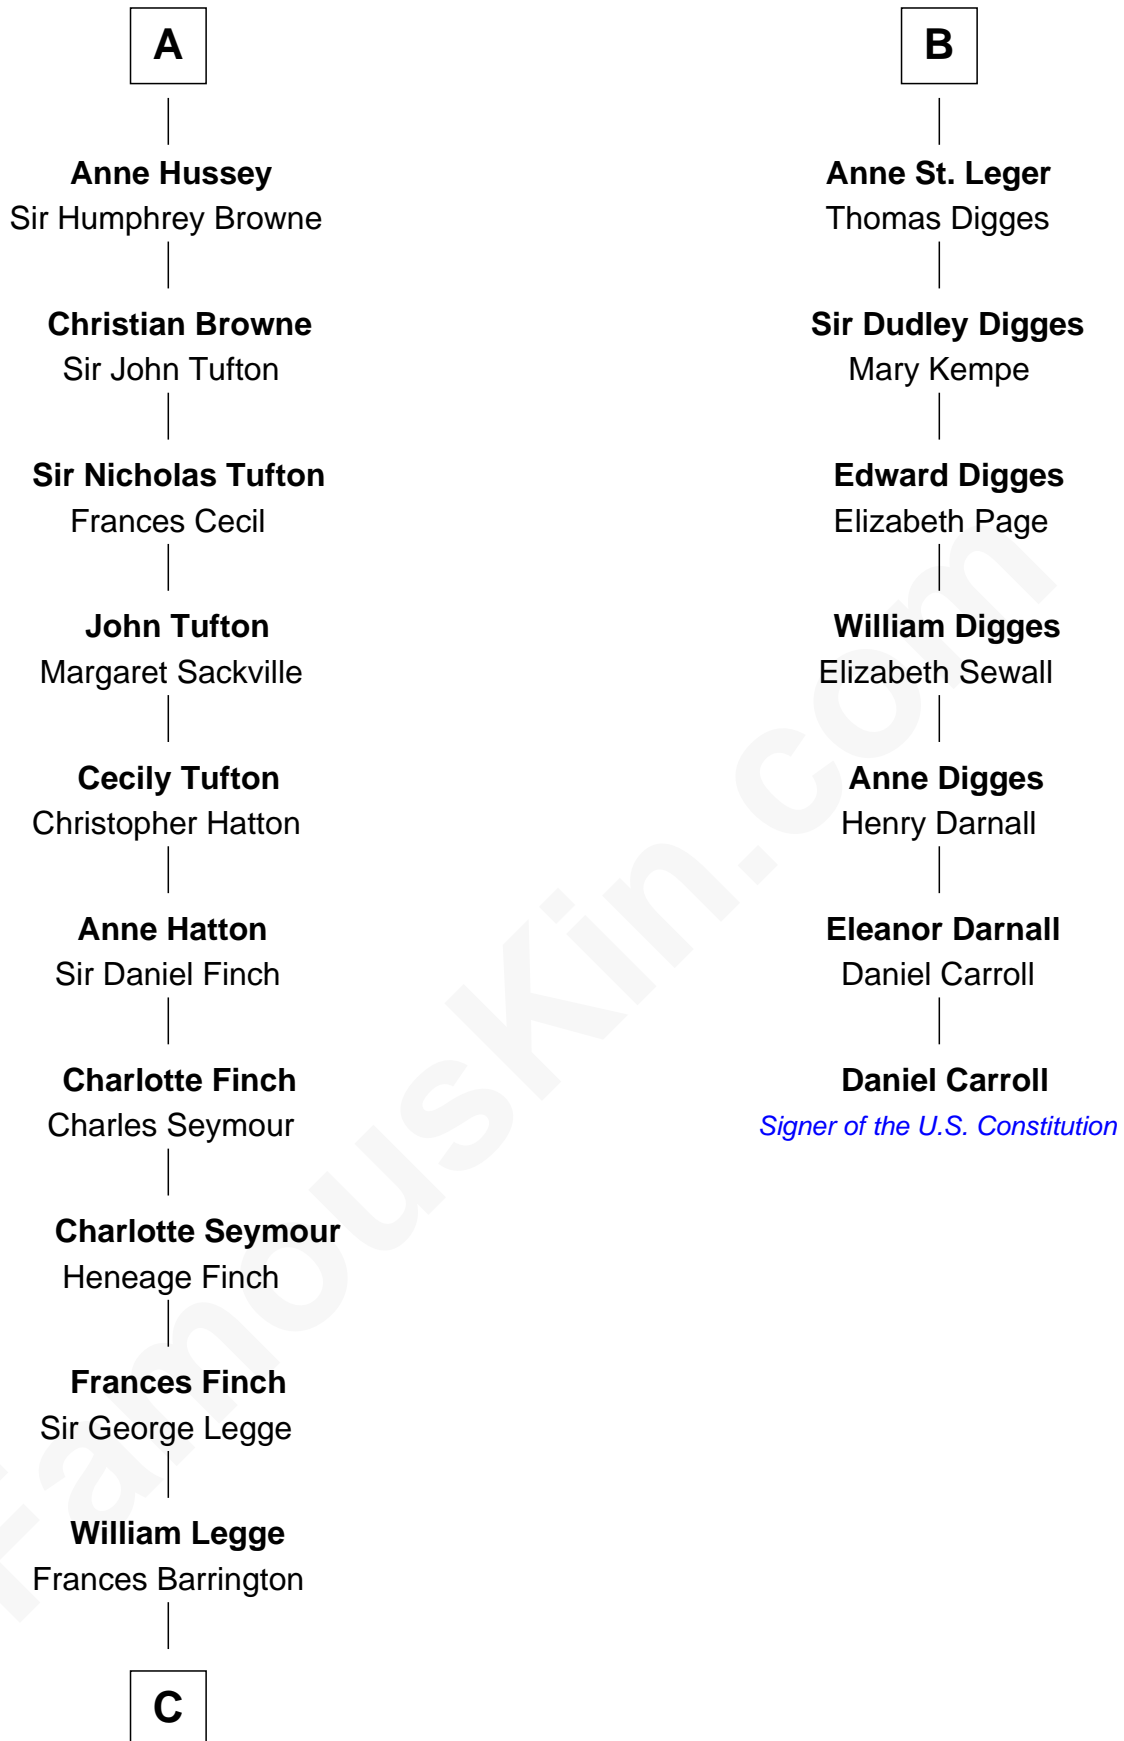

FamousKin.com

Relationship Chart of

Kit Harington

TV Actor - "Game of Thrones"

13th cousin 8 times removed of

Daniel Carroll

Signer of the U.S. Constitution

C

Edward Henry Legge
Cordelia Twysden Molesworth

Lois Marjorie Legge
Ernest Wriothesley Denny

Lavender Cecilia Denny
John Charles Dundas Harington

Sir David Richard Harington
Deborah Jane Catesby

Kit Harington
TV Actor - "Game of Thrones"