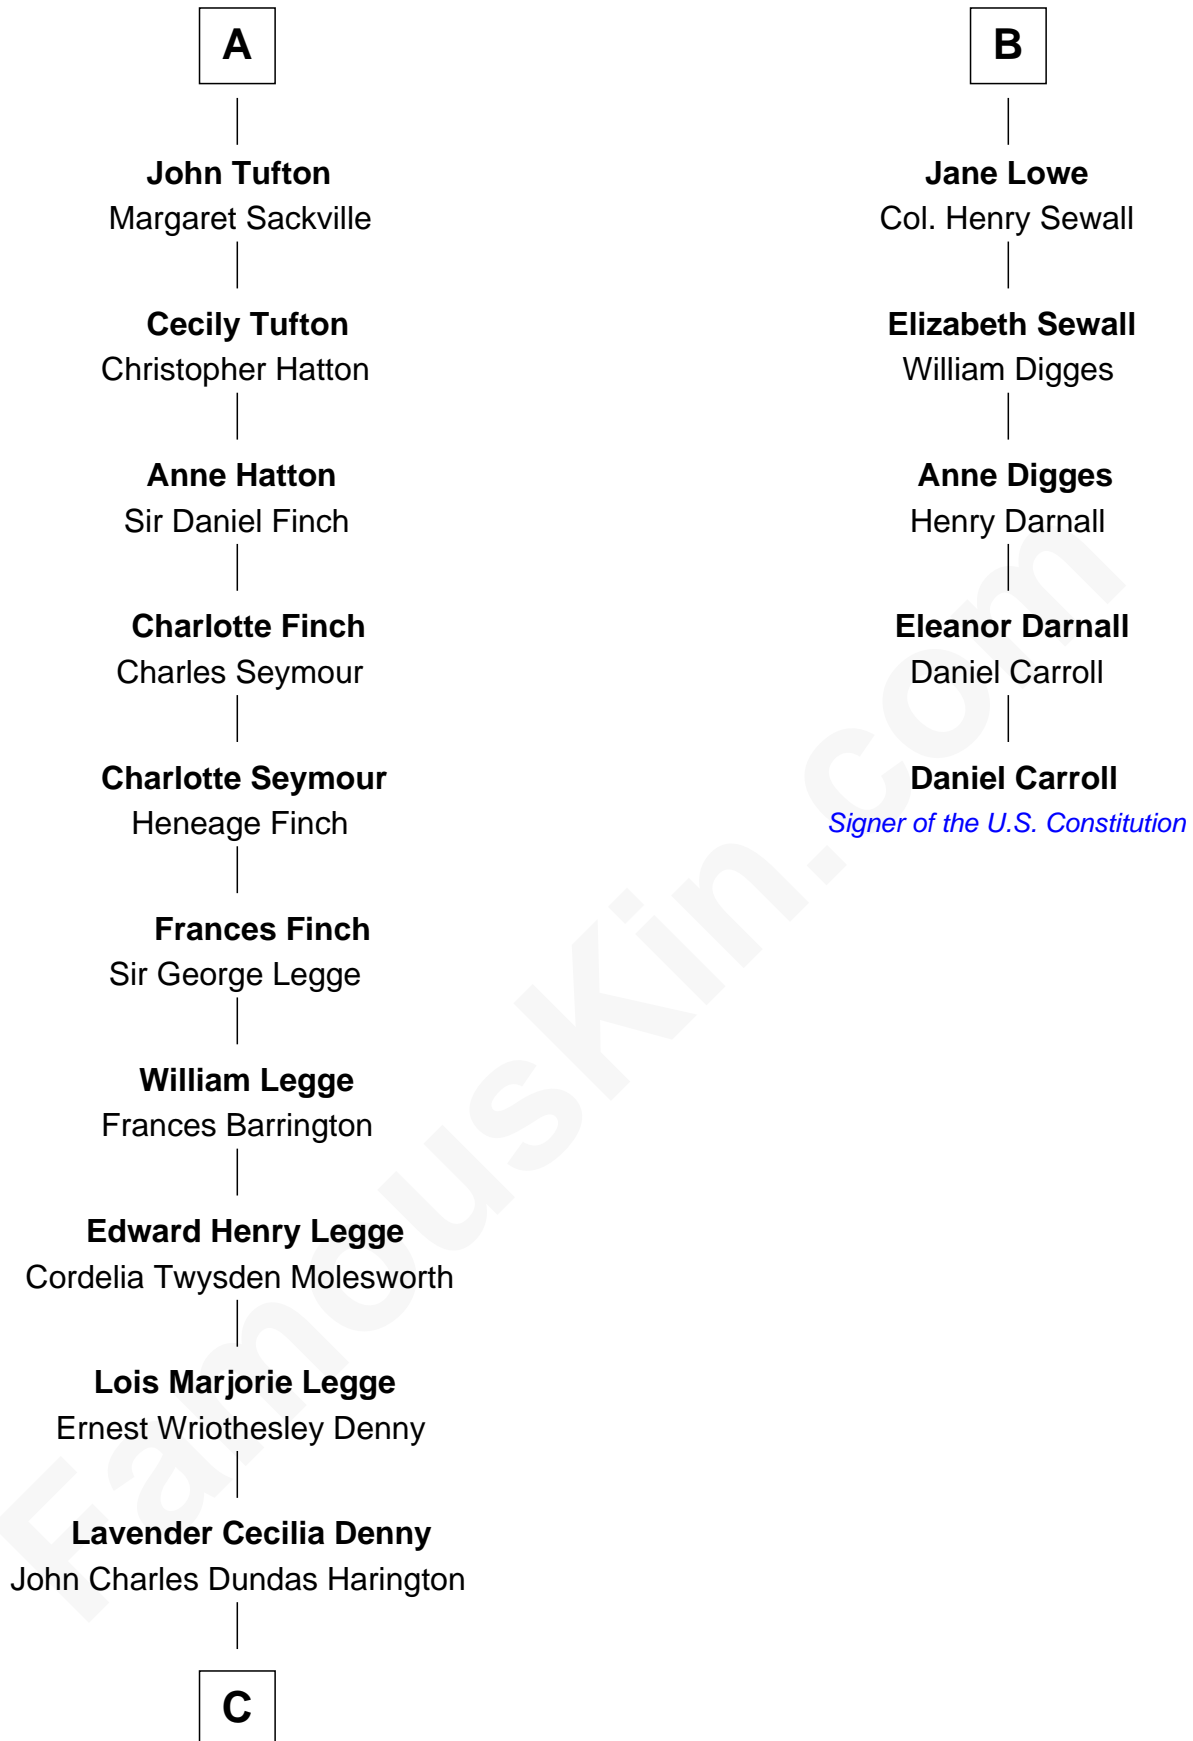

## Relationship Chart of

### Kit Harington

TV Actor - "Game of Thrones"

11th cousin 7 times removed of

### Daniel Carroll

Signer of the U.S. Constitution

**Sir Thomas Aylesbury**

Katherine Pabenham

|  
**Sir David Richard Harington**

Deborah Jane Catesby

|  
**Kit Harington**

*TV Actor - "Game of Thrones"*

FamousKin.com